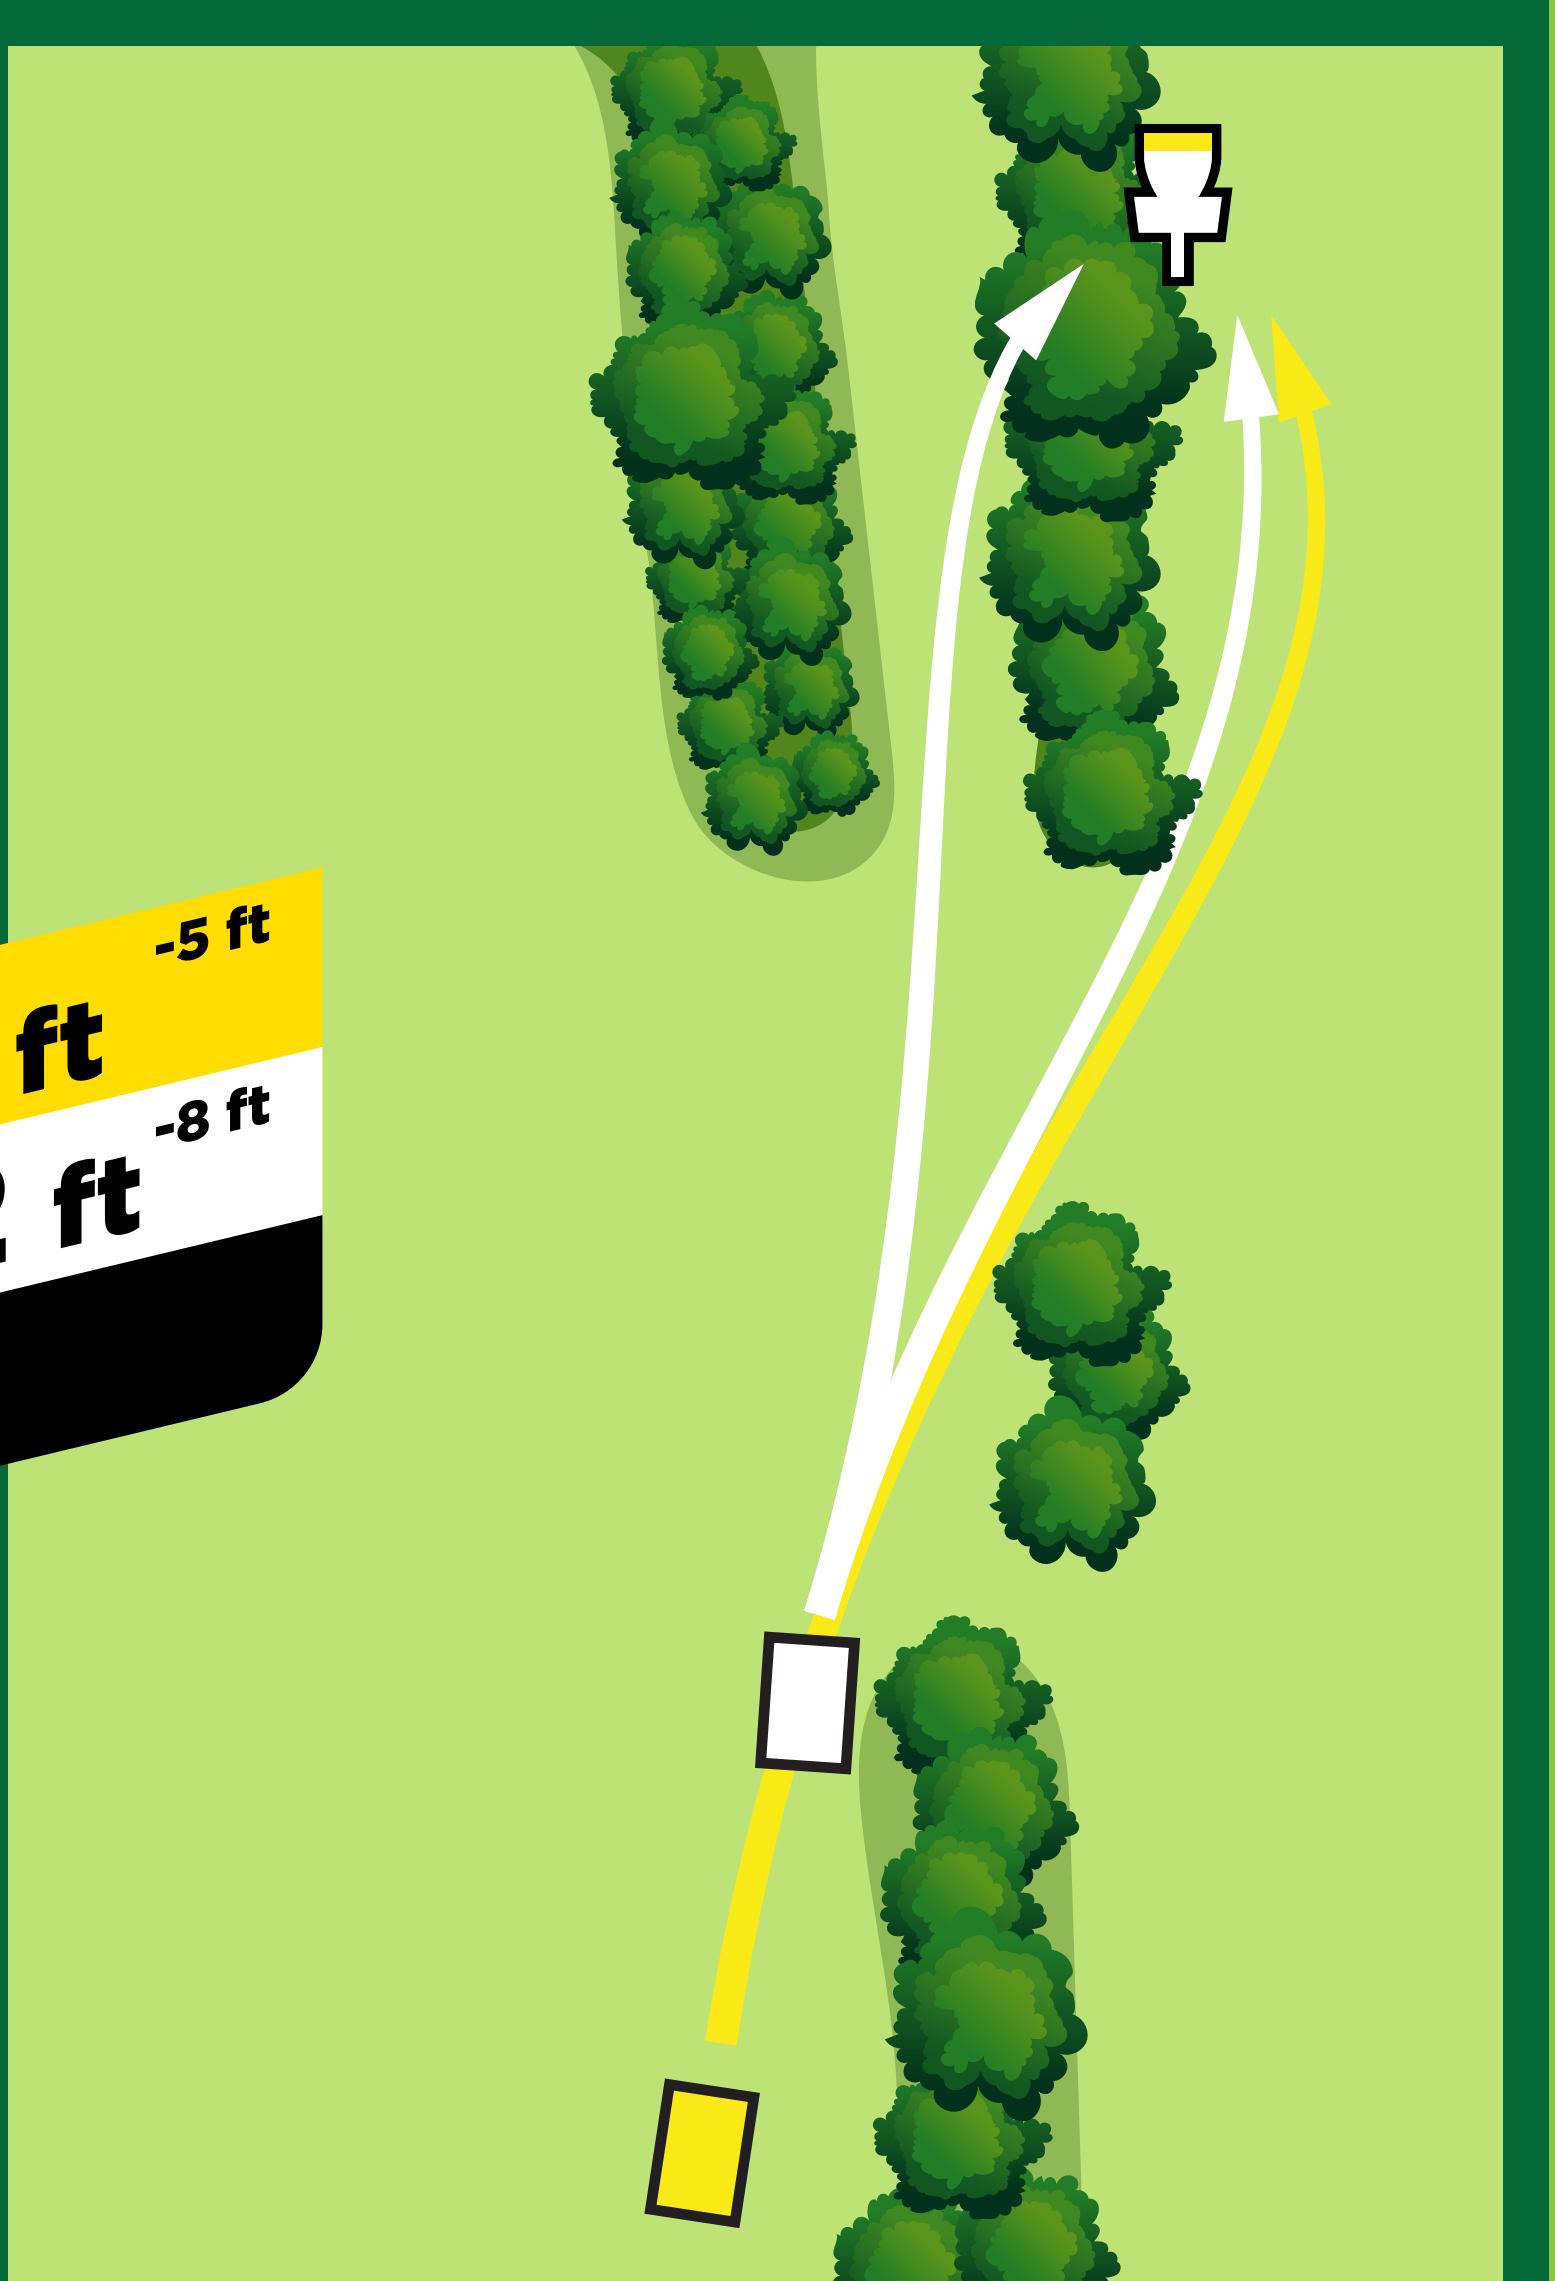

# Westminster Park East

## Disc Golf Course

Hole  
**16**

**L** 312 ft -5 ft

**S** 242 ft -8 ft

**Par 3**