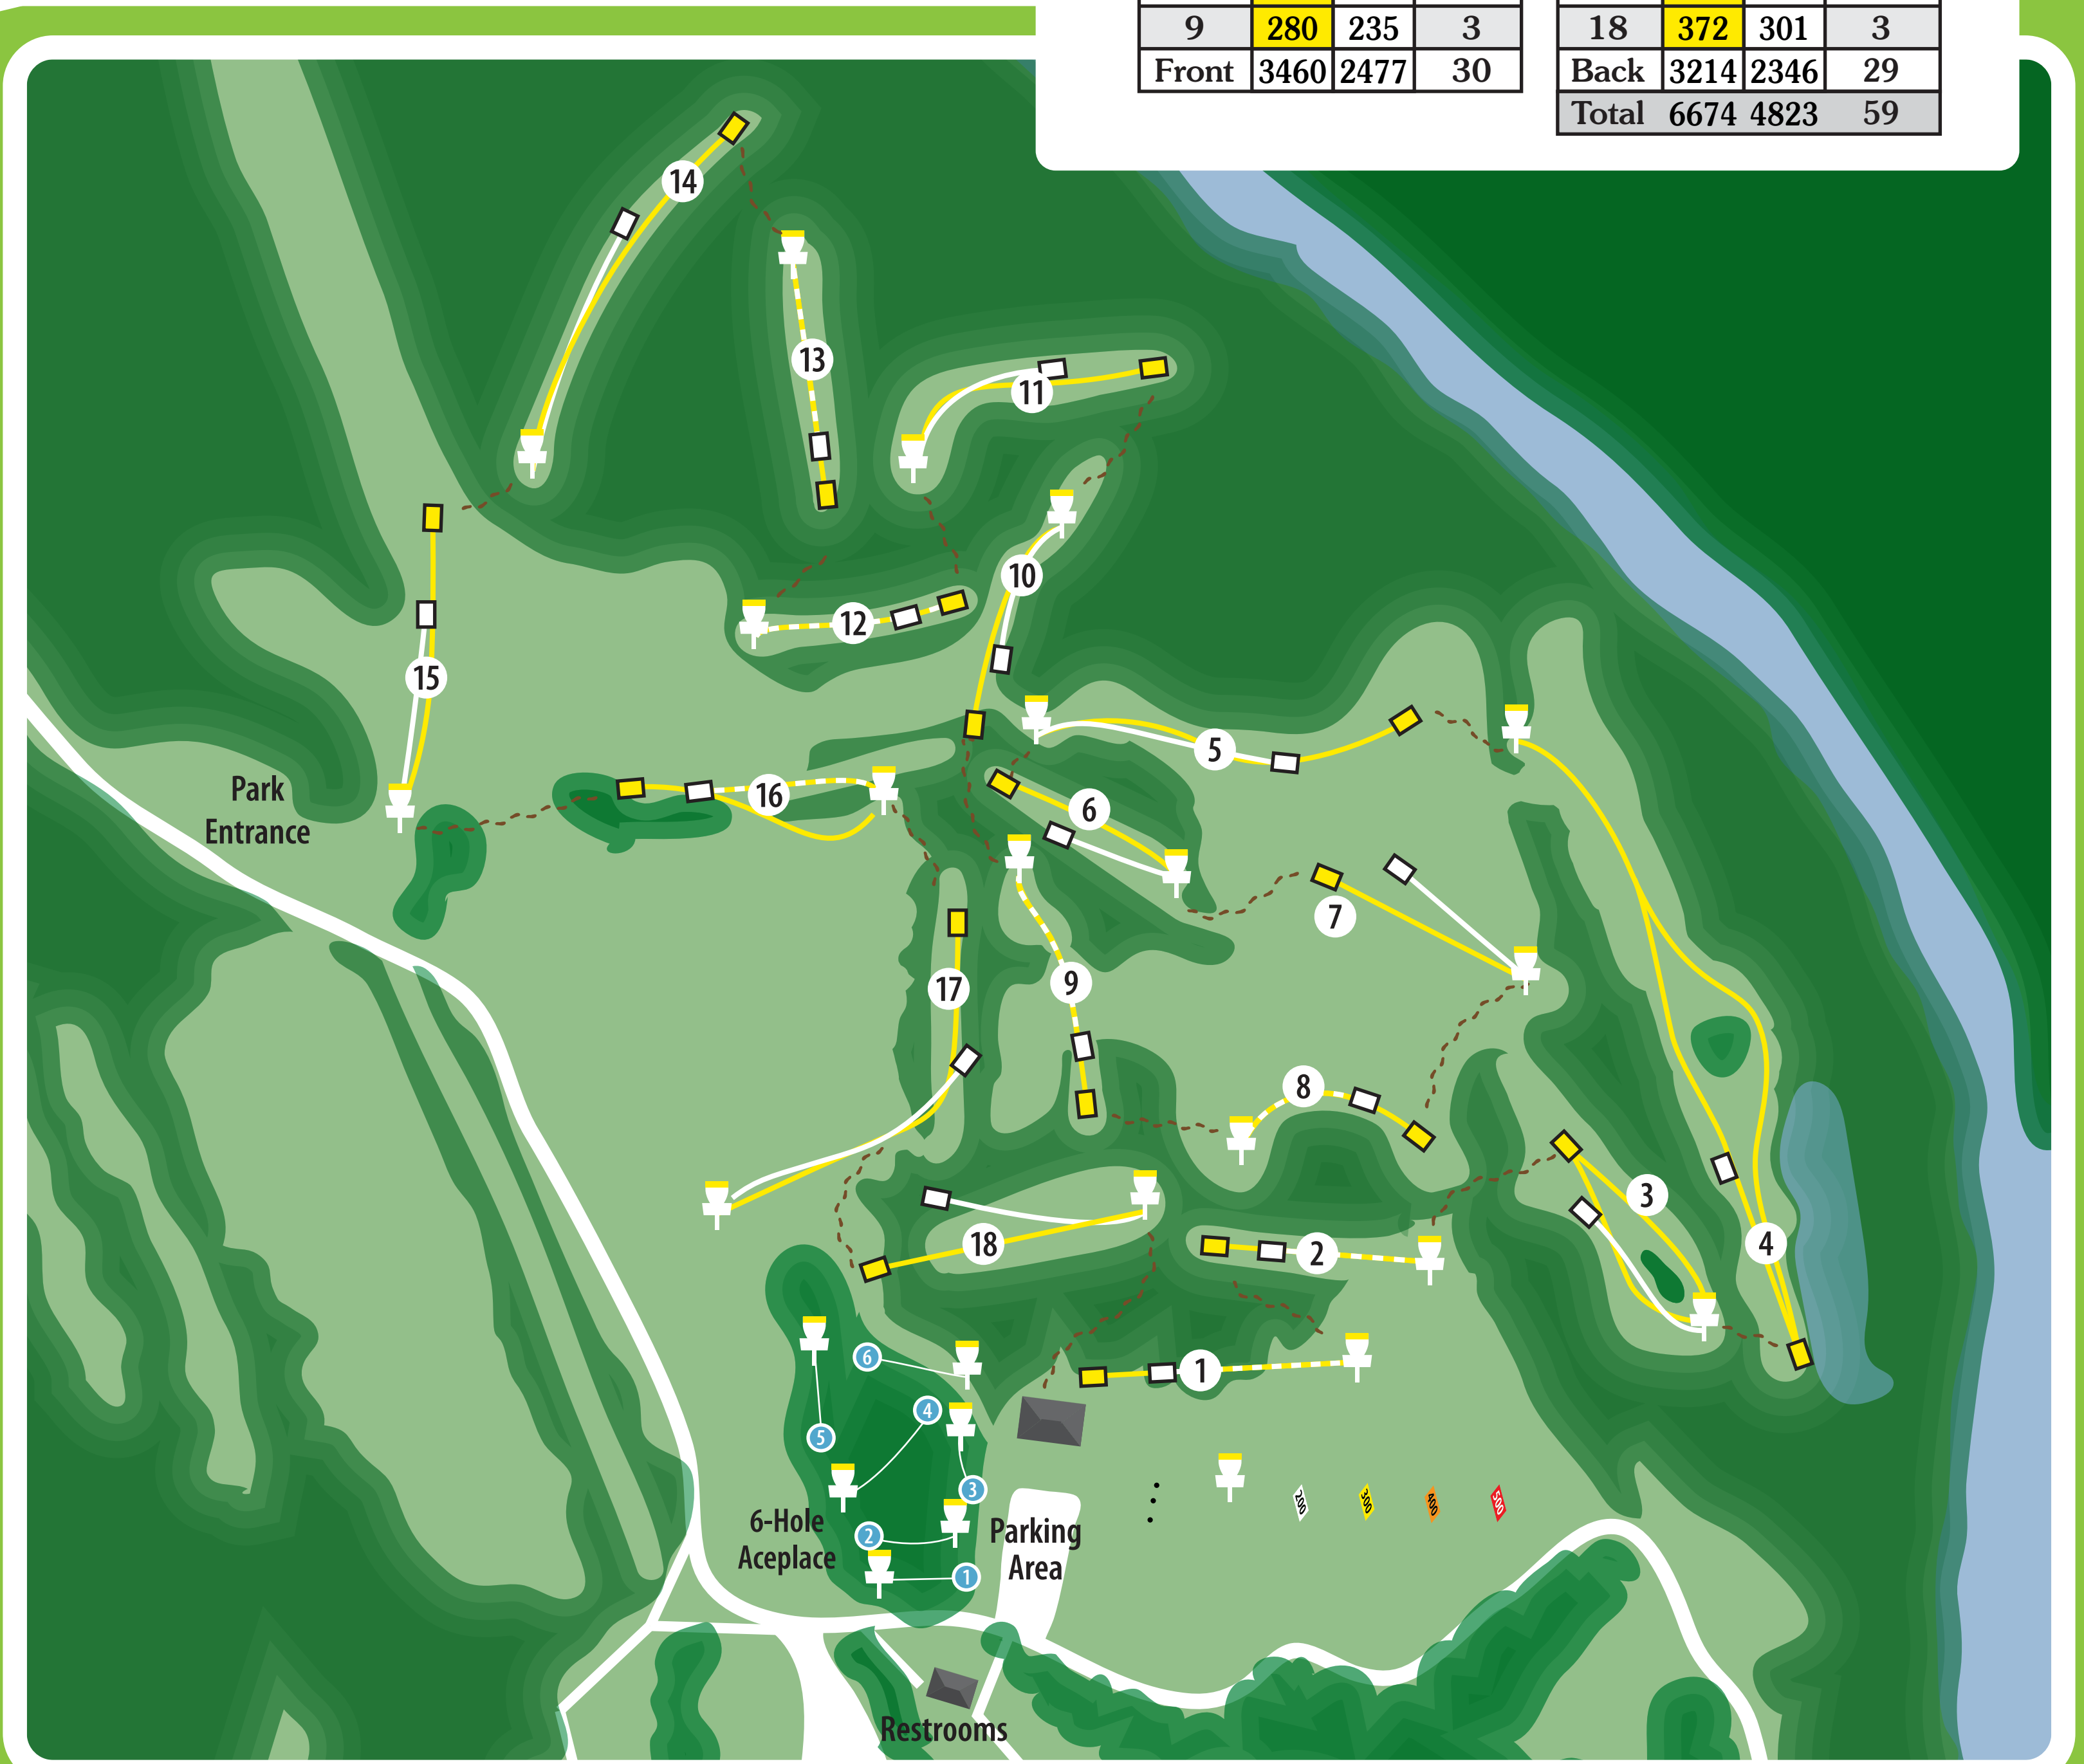

Westminster Park East

Disc Golf Course

Course Information:

- Yellow Tees: Advanced
- White Tees: All players

Scan this QR code to get UDisc on your phone. Free to start.

Hole	Distance (ft)	Par
1	298	3
2	281	3
3	306	3
4	903	5
5	518	4
6	217	3
7	410	3
8	247	3
9	280	3
Front	3460	30

Hole	Distance (ft)	Par
10	284	3
11	279	3
12	224	3
13	241	3
14	410	4
15	453	3
16	312	3
17	639	4
18	372	3
Back	3214	29
Total	6674	59