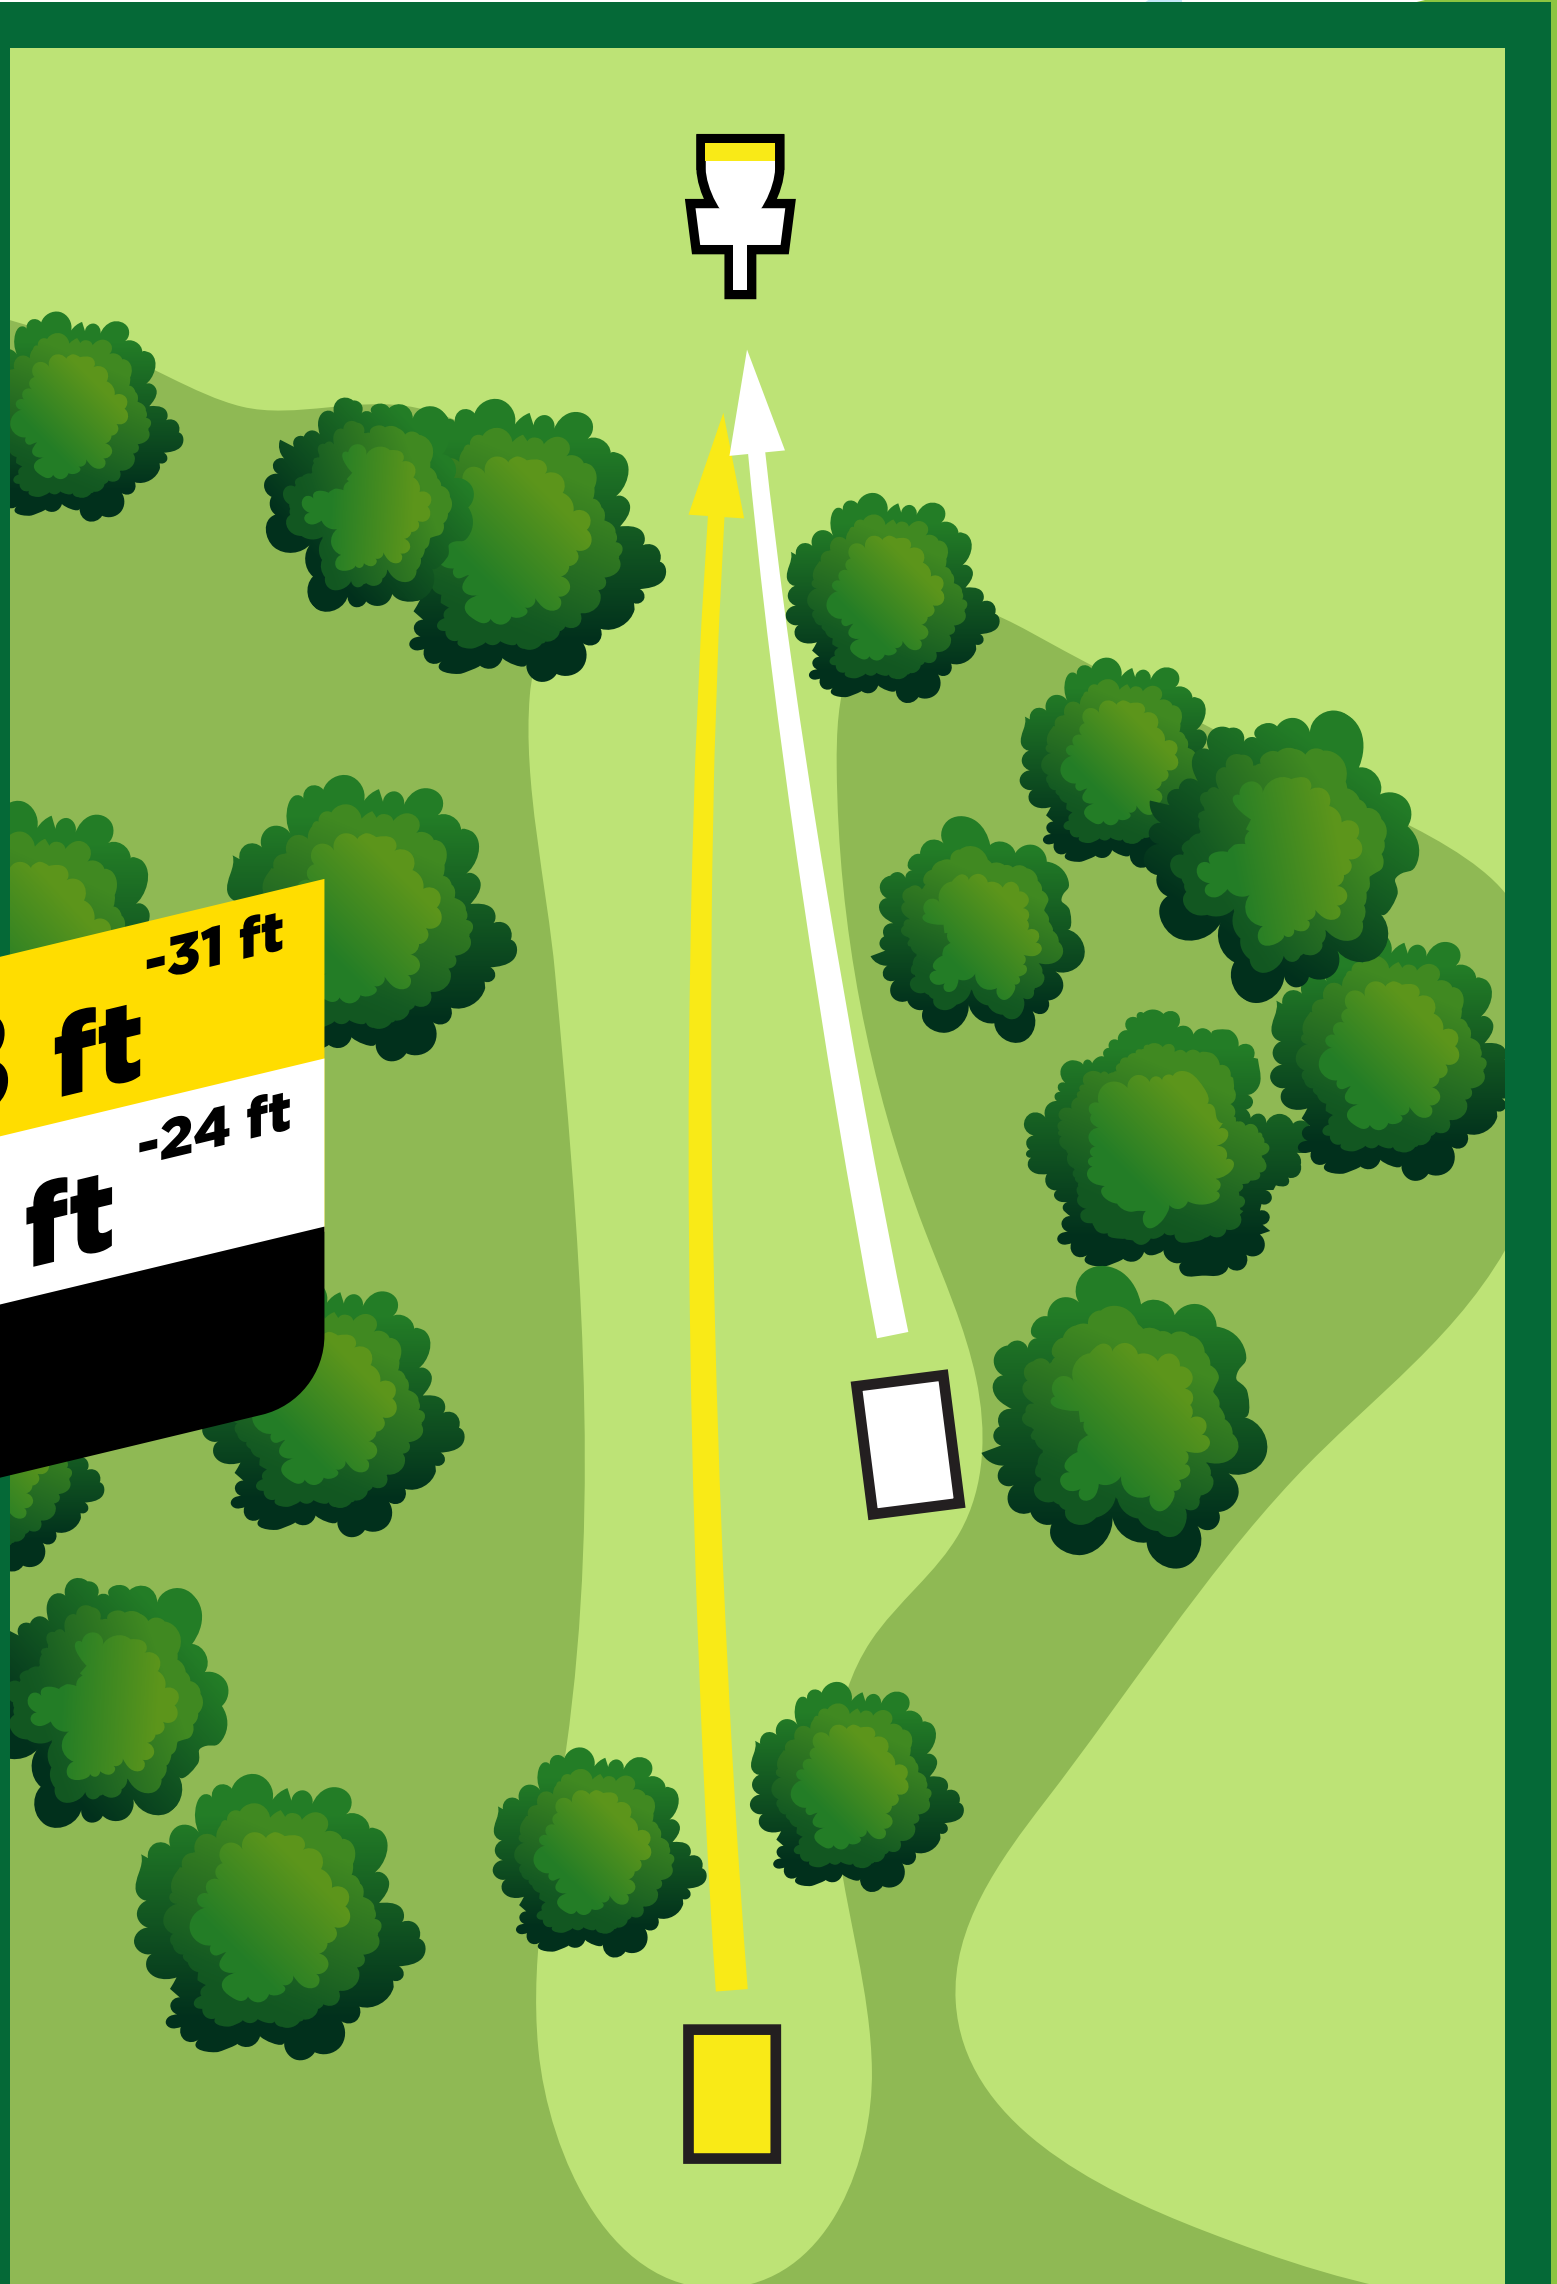

Westminster Park East

Disc Golf Course

Hole
1

L 298 ft ^{-31 ft}
S 214 ft ^{-24 ft}
Par 3