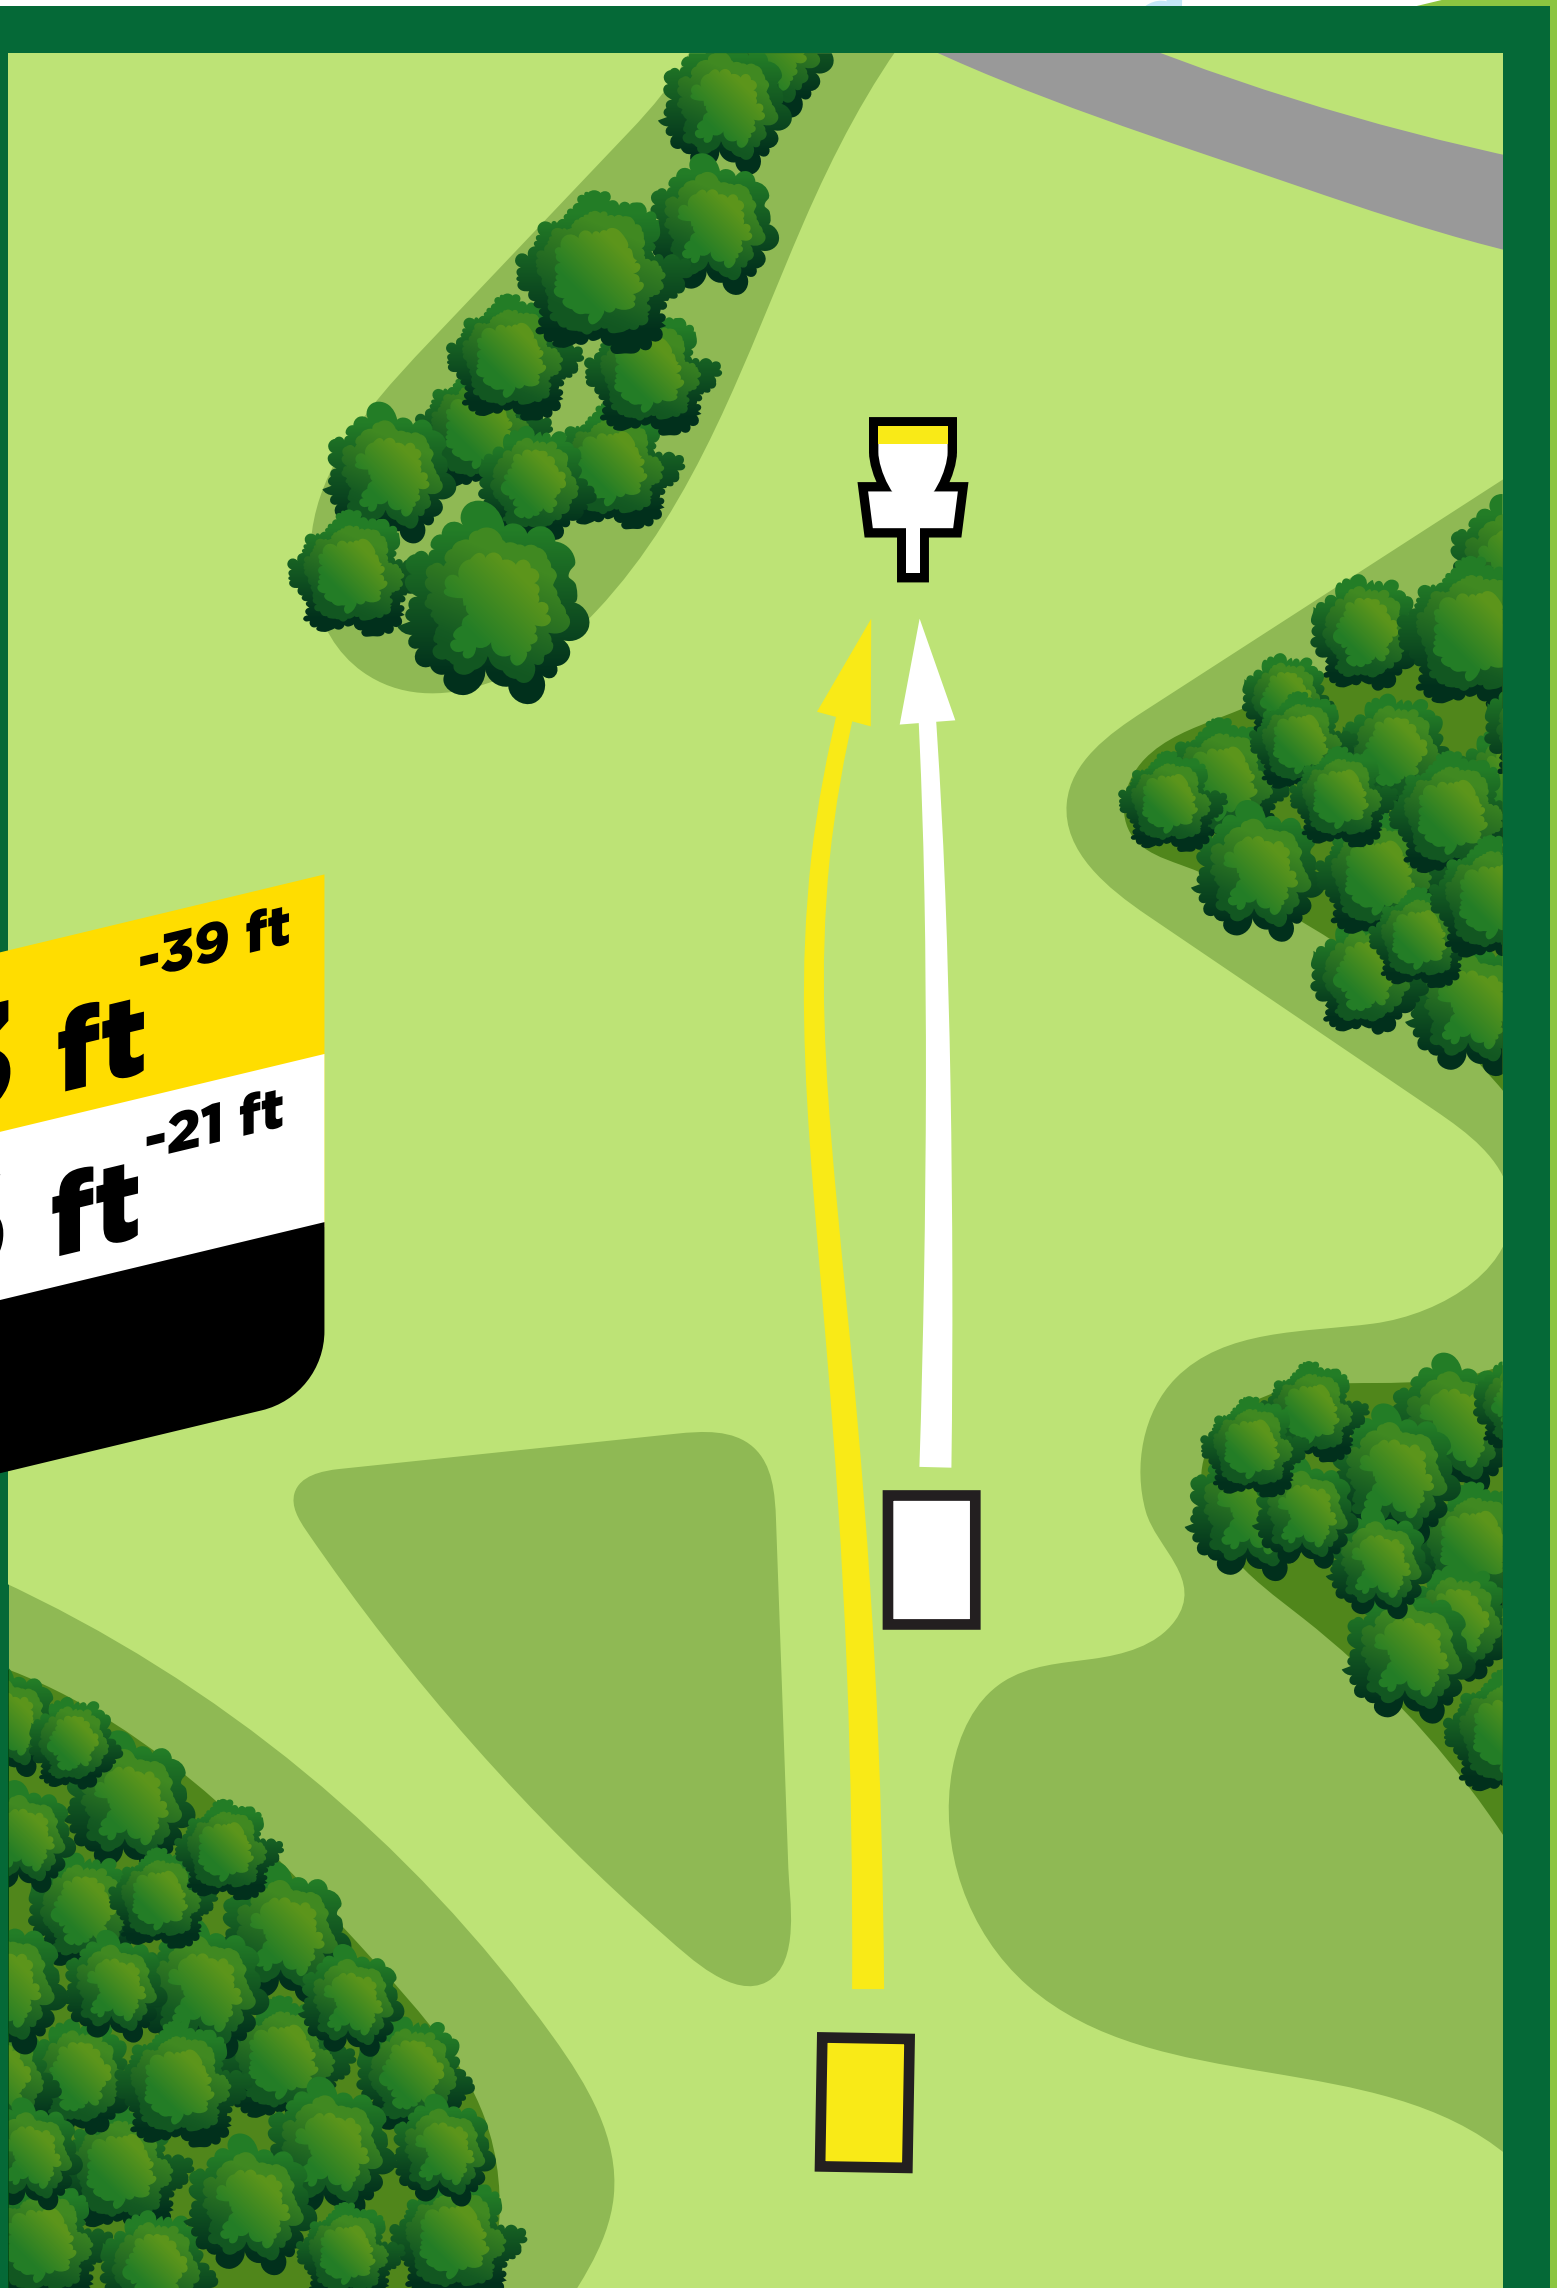

Hole	Distance (ft)	Par
10	284	3
11	279	3
12	224	3
13	241	3
14	410	4
15	453	3
16	312	3
17	639	4
18	372	3
Back	3214	29
Total	6674	59

Hole Rules: Westminster East

- 2. **Out of Bounds (Rule 806.02):** Beyond marked white line left of fairway,
- 3. **Relief Area (Rule 806.04):** Marked with red paint around swamp in fairway.
- 4. **Out of Bounds (Rule 806.02):** Beyond marked white line right of fairway.
- 15. **Out of Bounds (Rule 806.02):** Beyond marked white line long of fairway on gravel road.
- 17. **Out of Bounds (Rule 806.02):** Beyond marked white line right and long of fairway on gravel road.

PDGA | MAJOR

Westminster Park East

Disc Golf Course

Hole
15

L 453 ft ^{-39 ft}
S 356 ft ^{-21 ft}
Par 3

PDGA | MAJOR

Westminster Park East

Disc Golf Course

Hole
16

L 312 ft -5 ft

S 242 ft -8 ft

Par 3

PDGA | MAJOR

Westminster Park East

Disc Golf Course

Hole 17

PDGA | MAJOR

Westminster Park East

Disc Golf Course

Hole
18

L 372 ft -32 ft
S 301 ft -26 ft
Par 3

PDGA | MAJOR