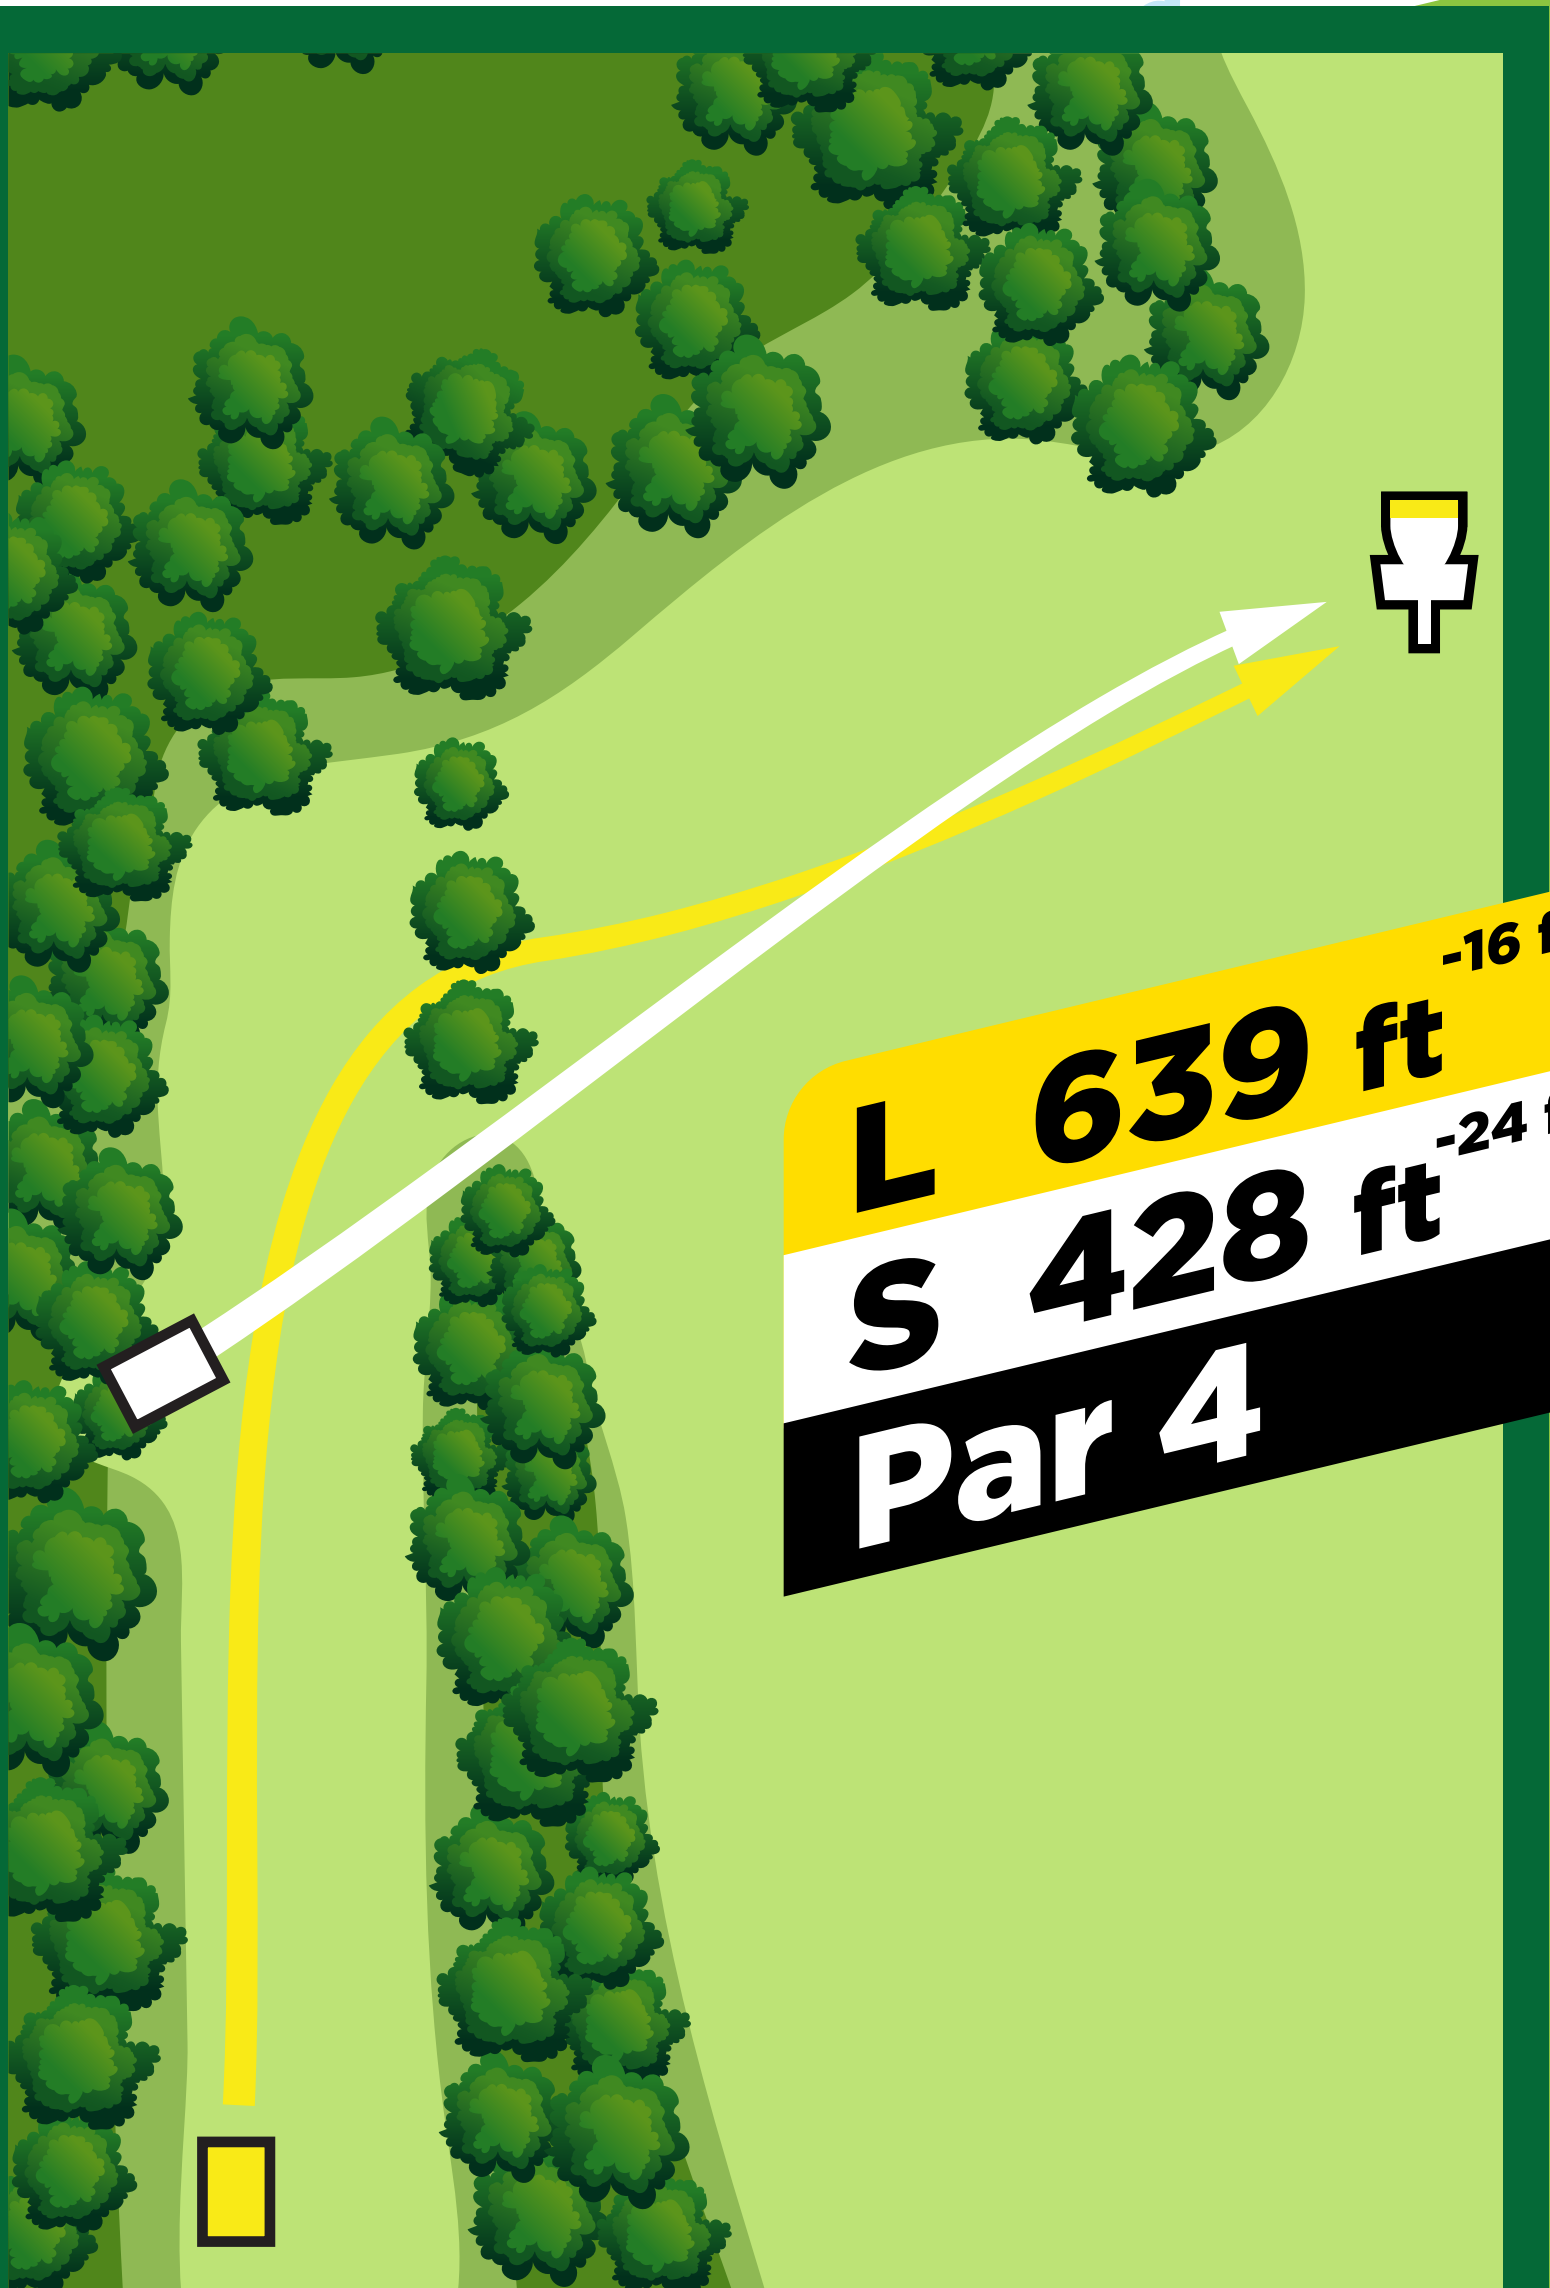

Hole	Distance (ft)	Par
10	284	3
11	279	3
12	224	3
13	241	3
14	410	4
15	453	3
16	312	3
17	639	4
18	372	3
Back	3214	29
Total	6674	59

Hole Rules: Westminster East

- 2. **Out of Bounds (Rule 806.02):** Beyond marked white line left of fairway,
- 3. **Relief Area (Rule 806.04):** Marked with red paint around swamp in fairway.
- 4. **Out of Bounds (Rule 806.02):** Beyond marked white line right of fairway.
- 15. **Out of Bounds (Rule 806.02):** Beyond marked white line long of fairway on gravel road.
- 17. **Out of Bounds (Rule 806.02):** Beyond marked white line right and long of fairway on gravel road.

PDGA | MAJOR

Westminster Park East

Disc Golf Course

Hole
15

L 453 ft ^{-39 ft}
S 356 ft ^{-21 ft}
Par 3

PDGA | MAJOR

Westminster Park East

Disc Golf Course

Hole
16

L 312 ft -5 ft

S 242 ft -8 ft

Par 3

PDGA | MAJOR

Westminster Park East

Disc Golf Course

Hole 17

PDGA | MAJOR

Westminster Park East

Disc Golf Course

Hole
18

L 372 ft -32 ft
S 301 ft -26 ft
Par 3

PDGA | MAJOR