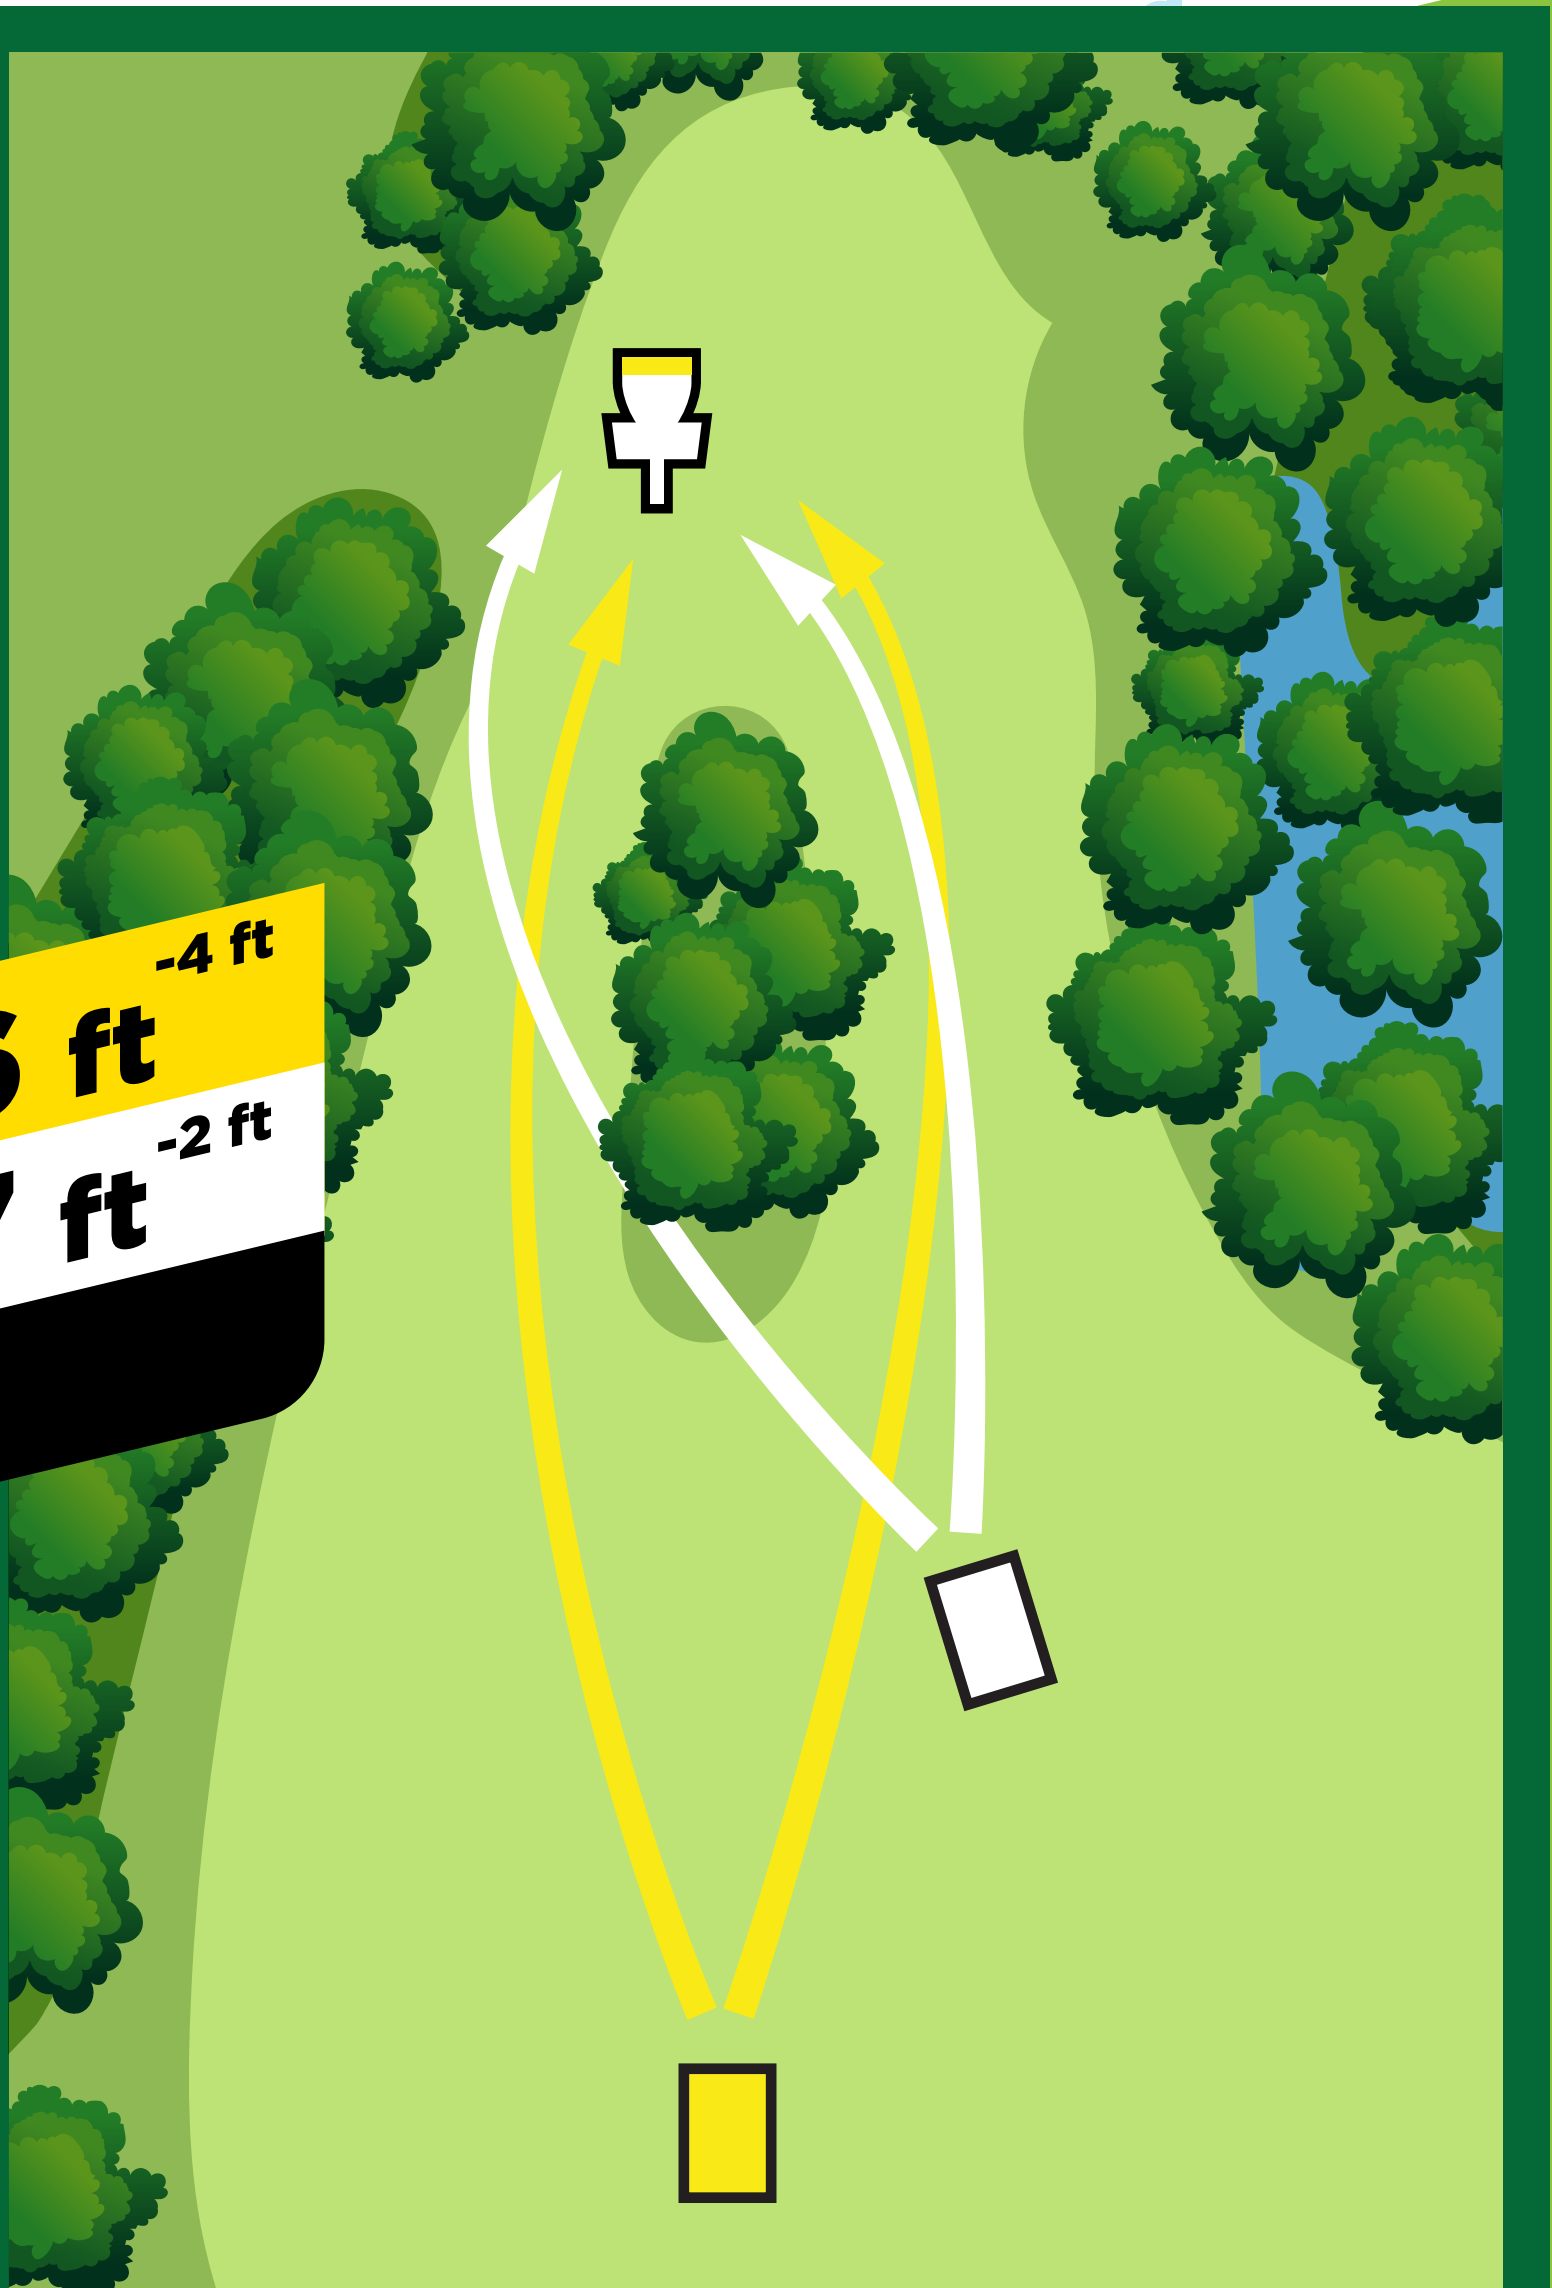

Hole	Distance (ft)	Par
10	284	3
11	279	3
12	224	3
13	241	3
14	410	4
15	453	3
16	312	3
17	639	4
18	372	3
Back	3214	29
Total	6674	59

Hole Rules: Westminster East

- 2. **Out of Bounds (Rule 806.02):** Beyond marked white line left of fairway,
- 3. **Relief Area (Rule 806.04):** Marked with red paint around swamp in fairway.
- 4. **Out of Bounds (Rule 806.02):** Beyond marked white line right of fairway.
- 15. **Out of Bounds (Rule 806.02):** Beyond marked white line long of fairway on gravel road.
- 17. **Out of Bounds (Rule 806.02):** Beyond marked white line right and long of fairway on gravel road.

2

L 281 ft -5 ft
S 176 ft +3 ft
Par 3

PDGA | MAJOR

Westminster Park East

Disc Golf Course

Hole
3

L 306 ft -4 ft
S 207 ft -2 ft
Par 3

PDGA | MAJOR