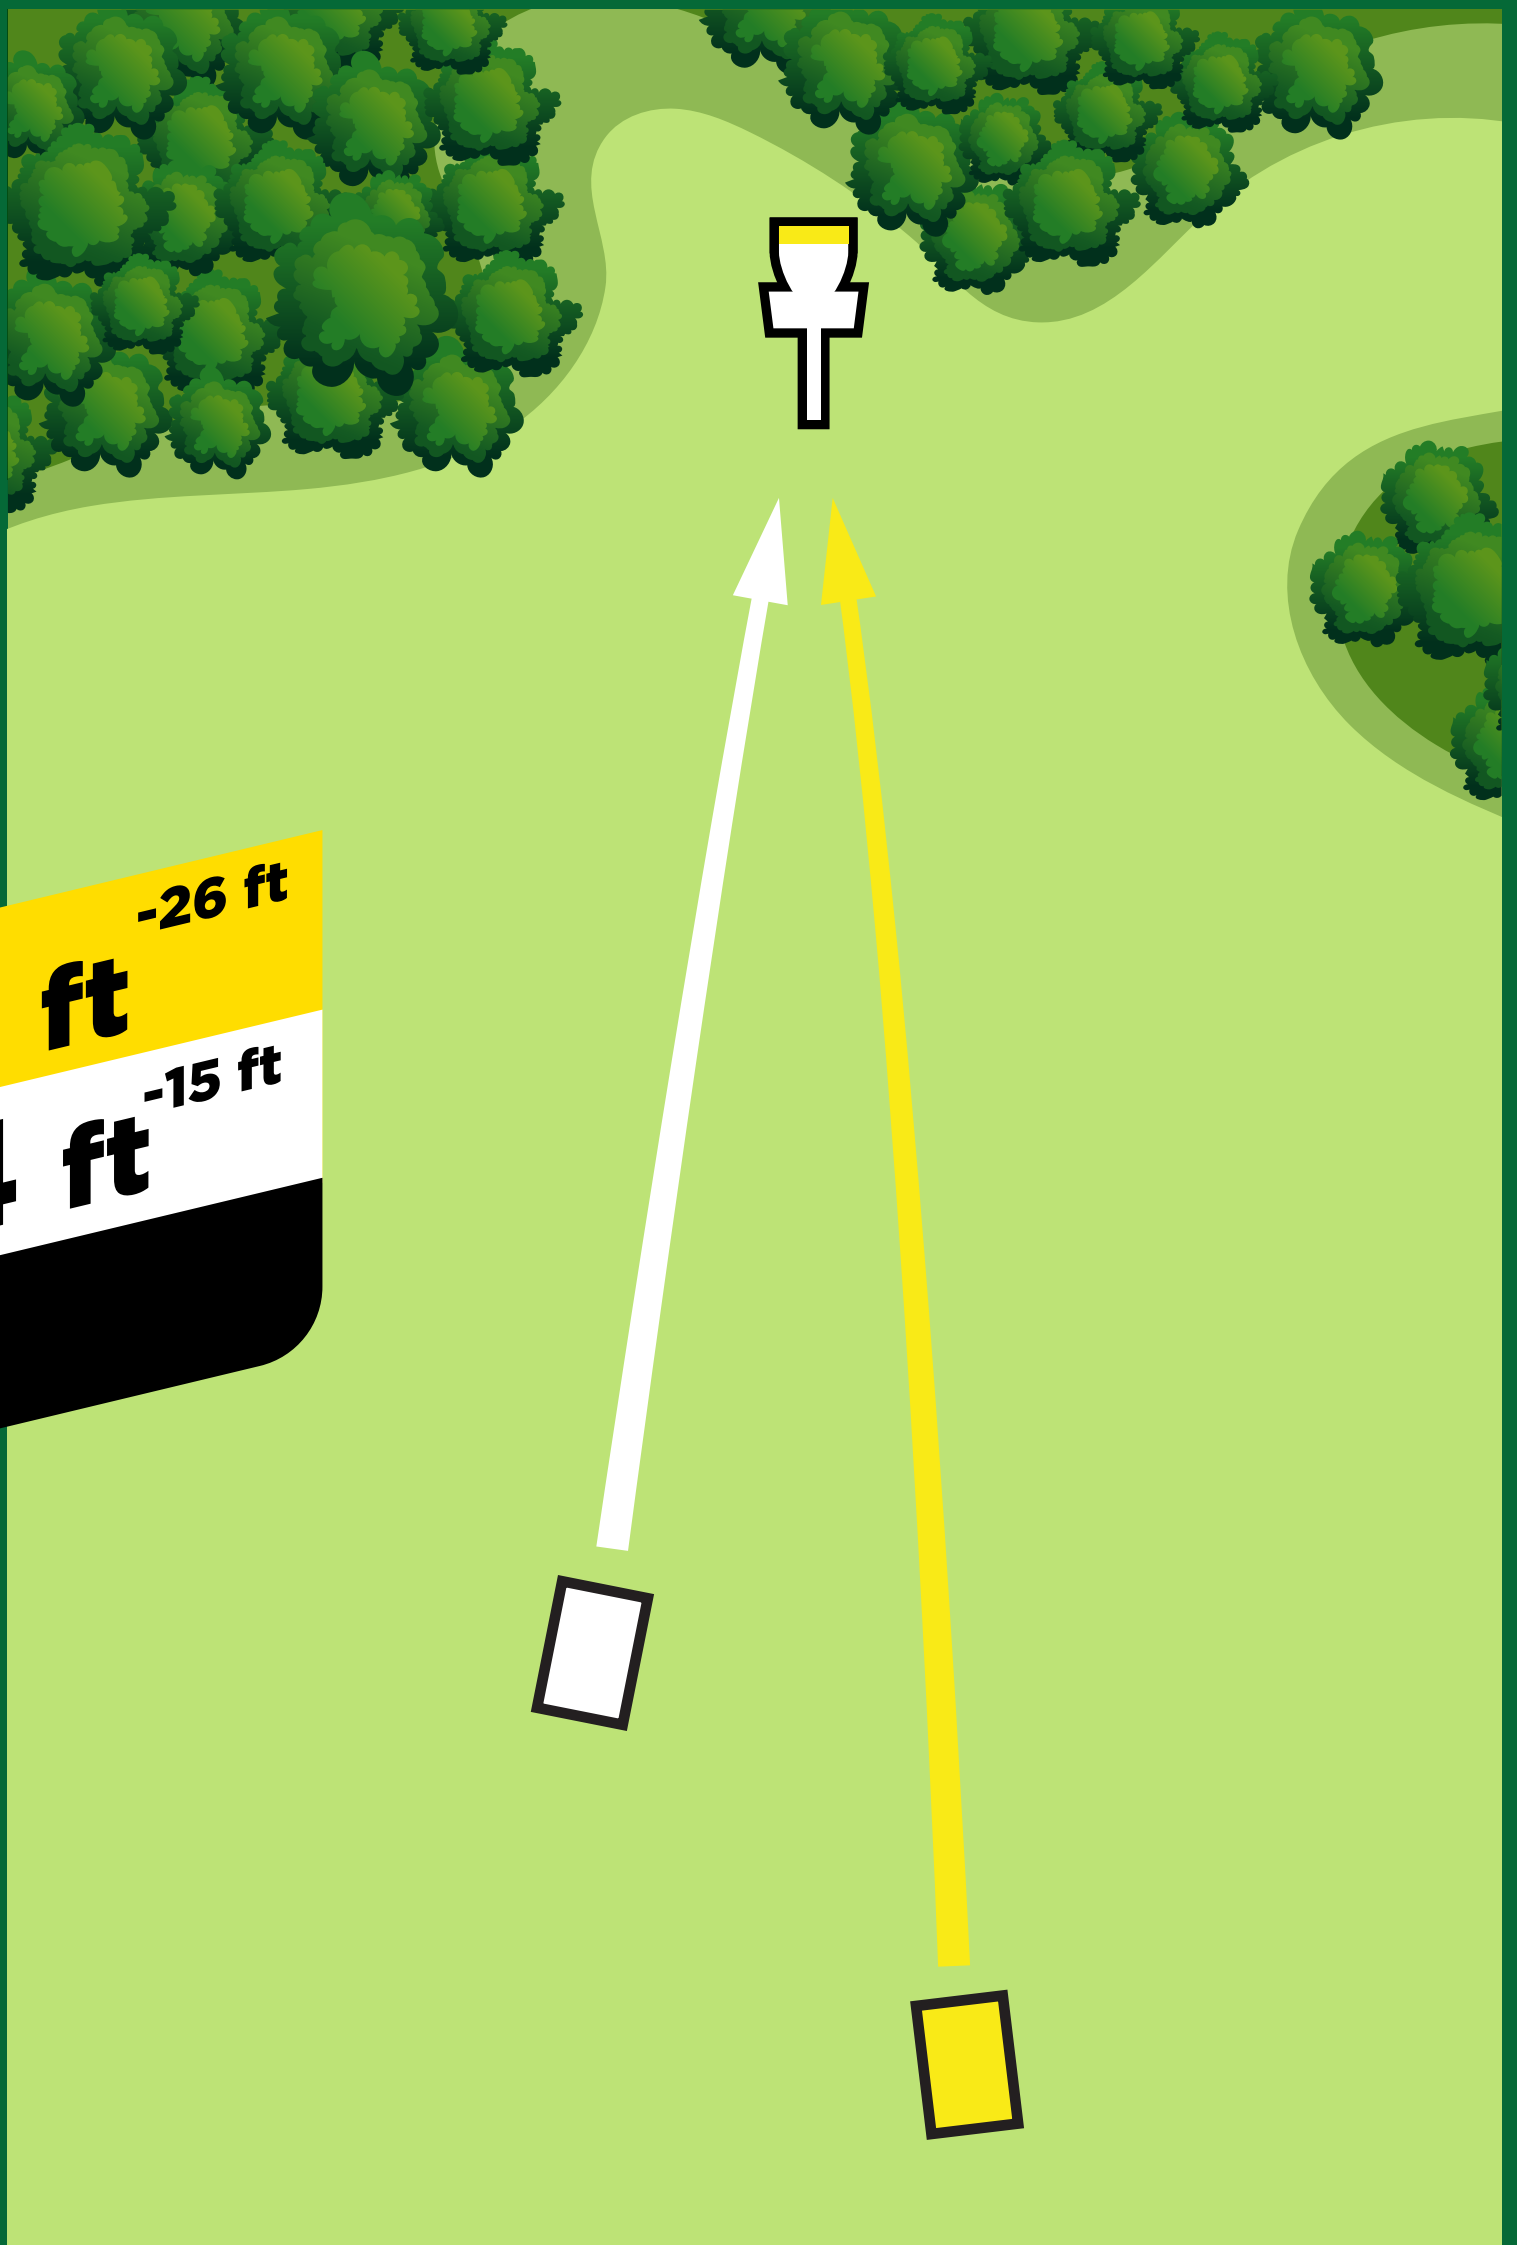

Westminster Park East

Disc Golf Course

Hole
7

L 410 ft -26 ft
S 344 ft -15 ft
Par 3

PDGA | MAJOR