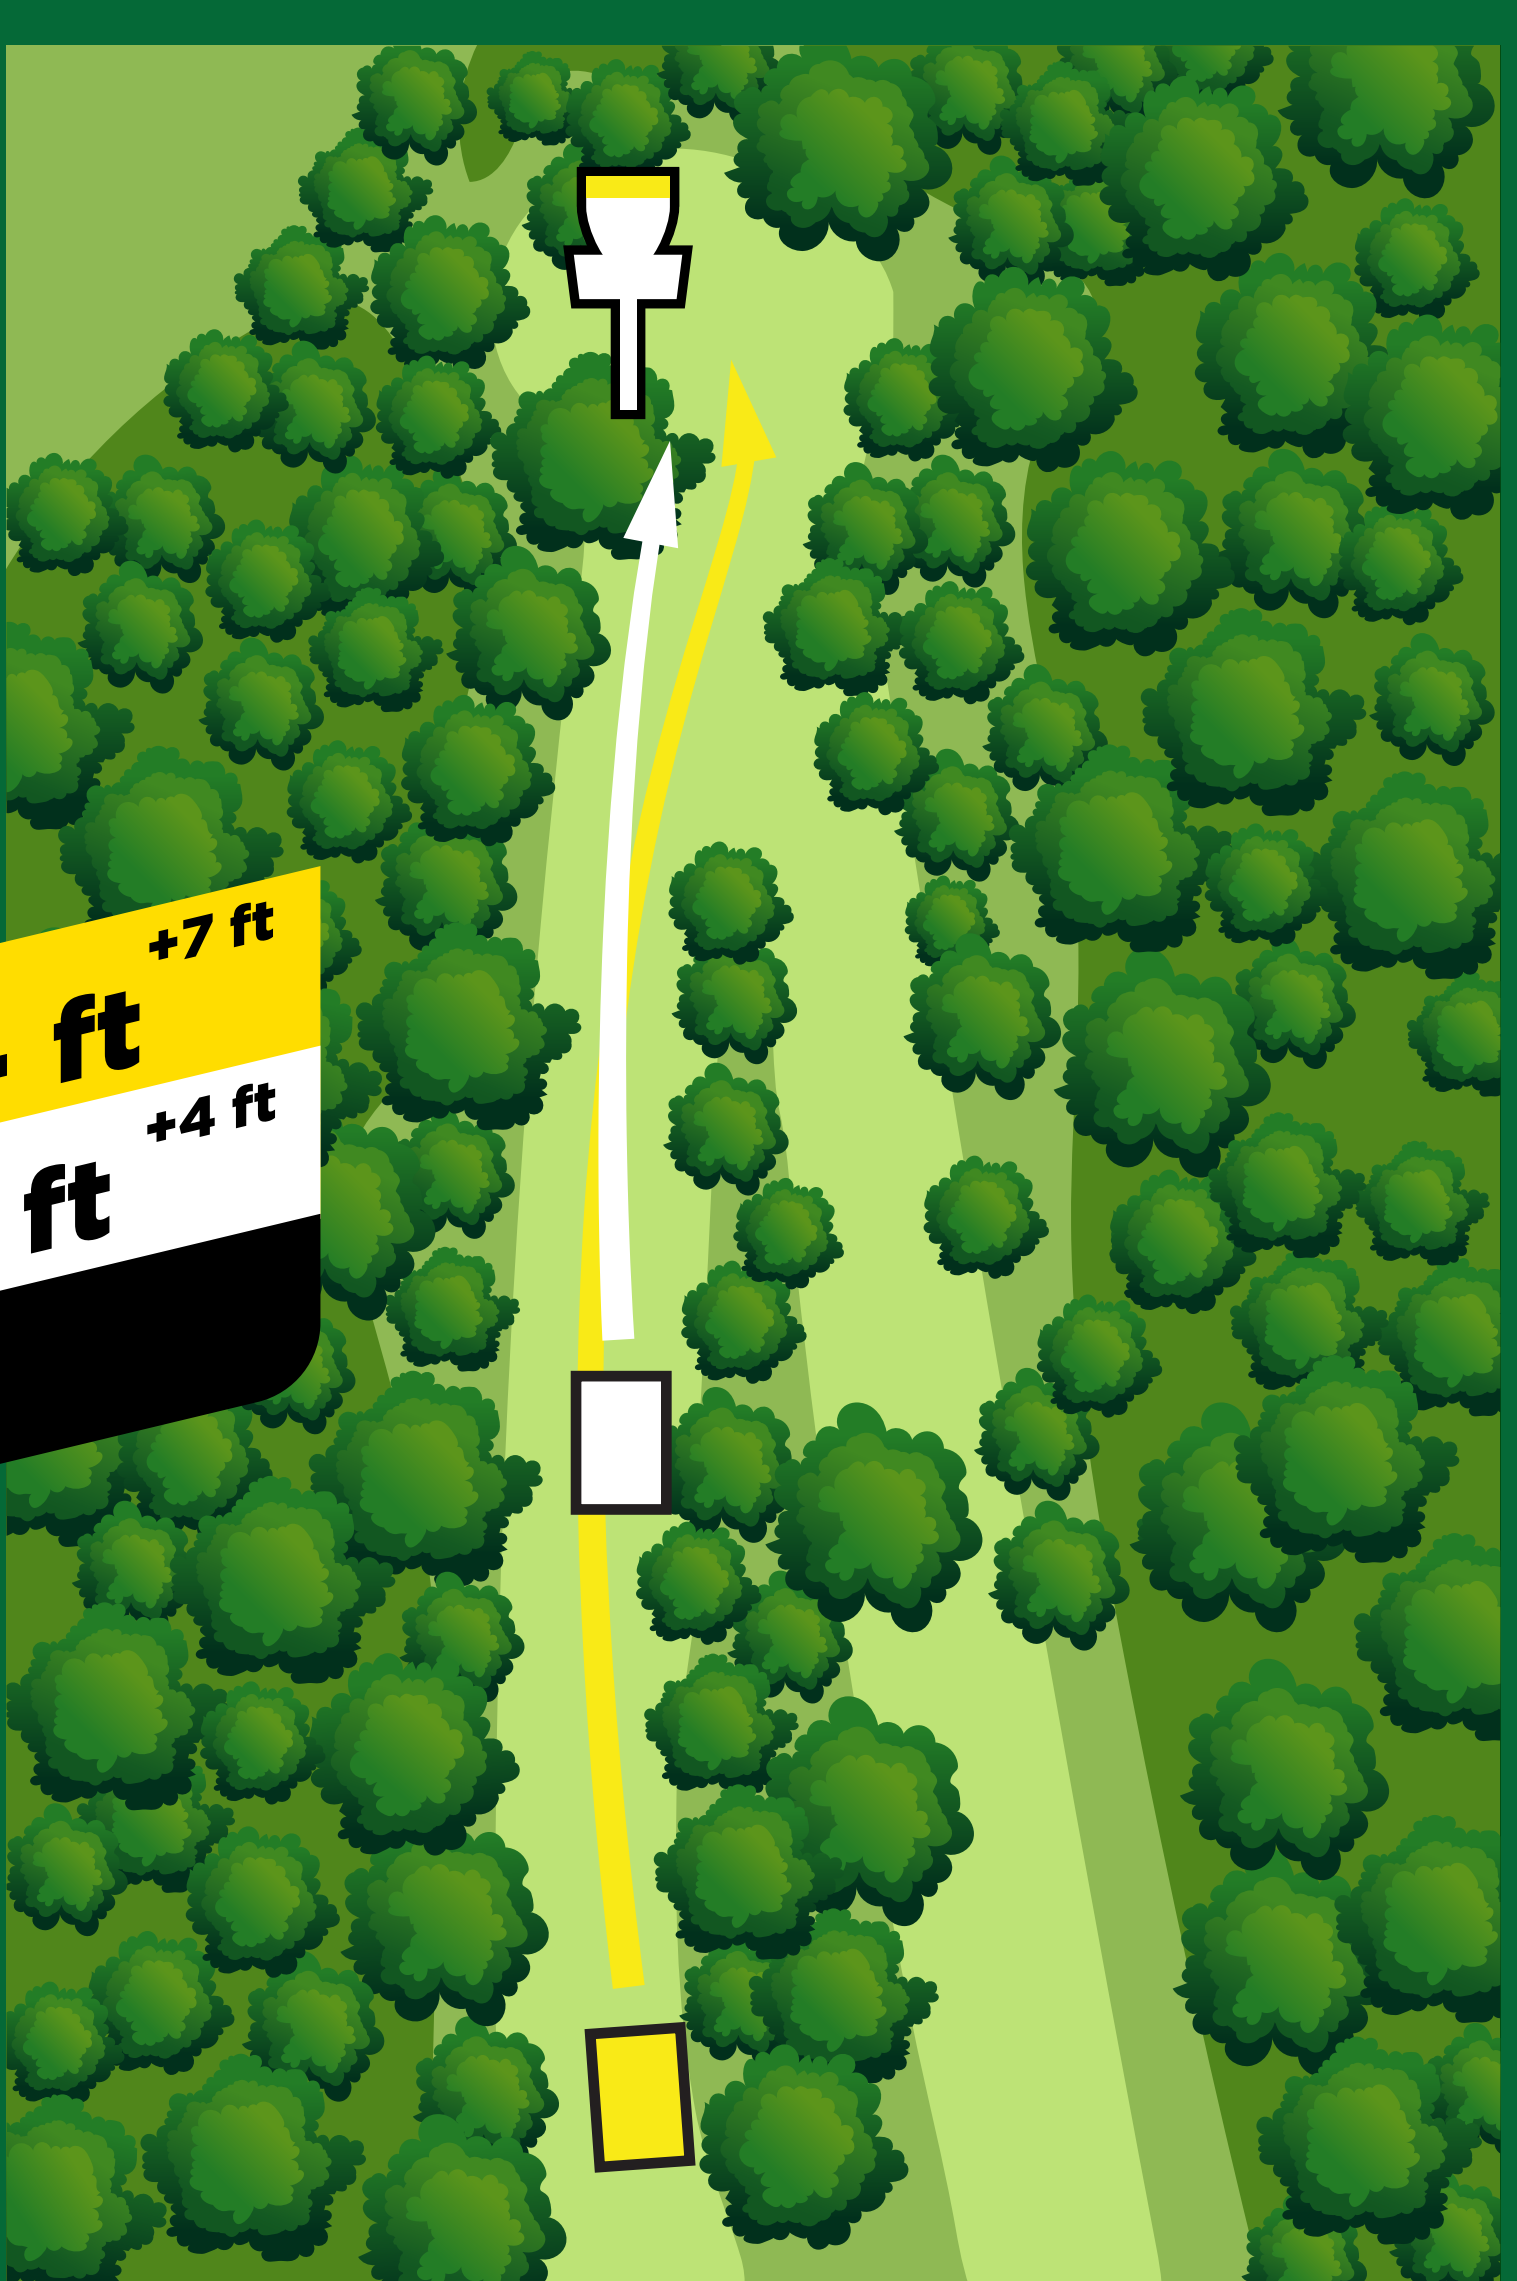

Westminster Park East

Disc Golf Course

Hole
12

L 224 ft ^{+7 ft}
S 166 ft ^{+4 ft}
Par 3

PDGA | MAJOR