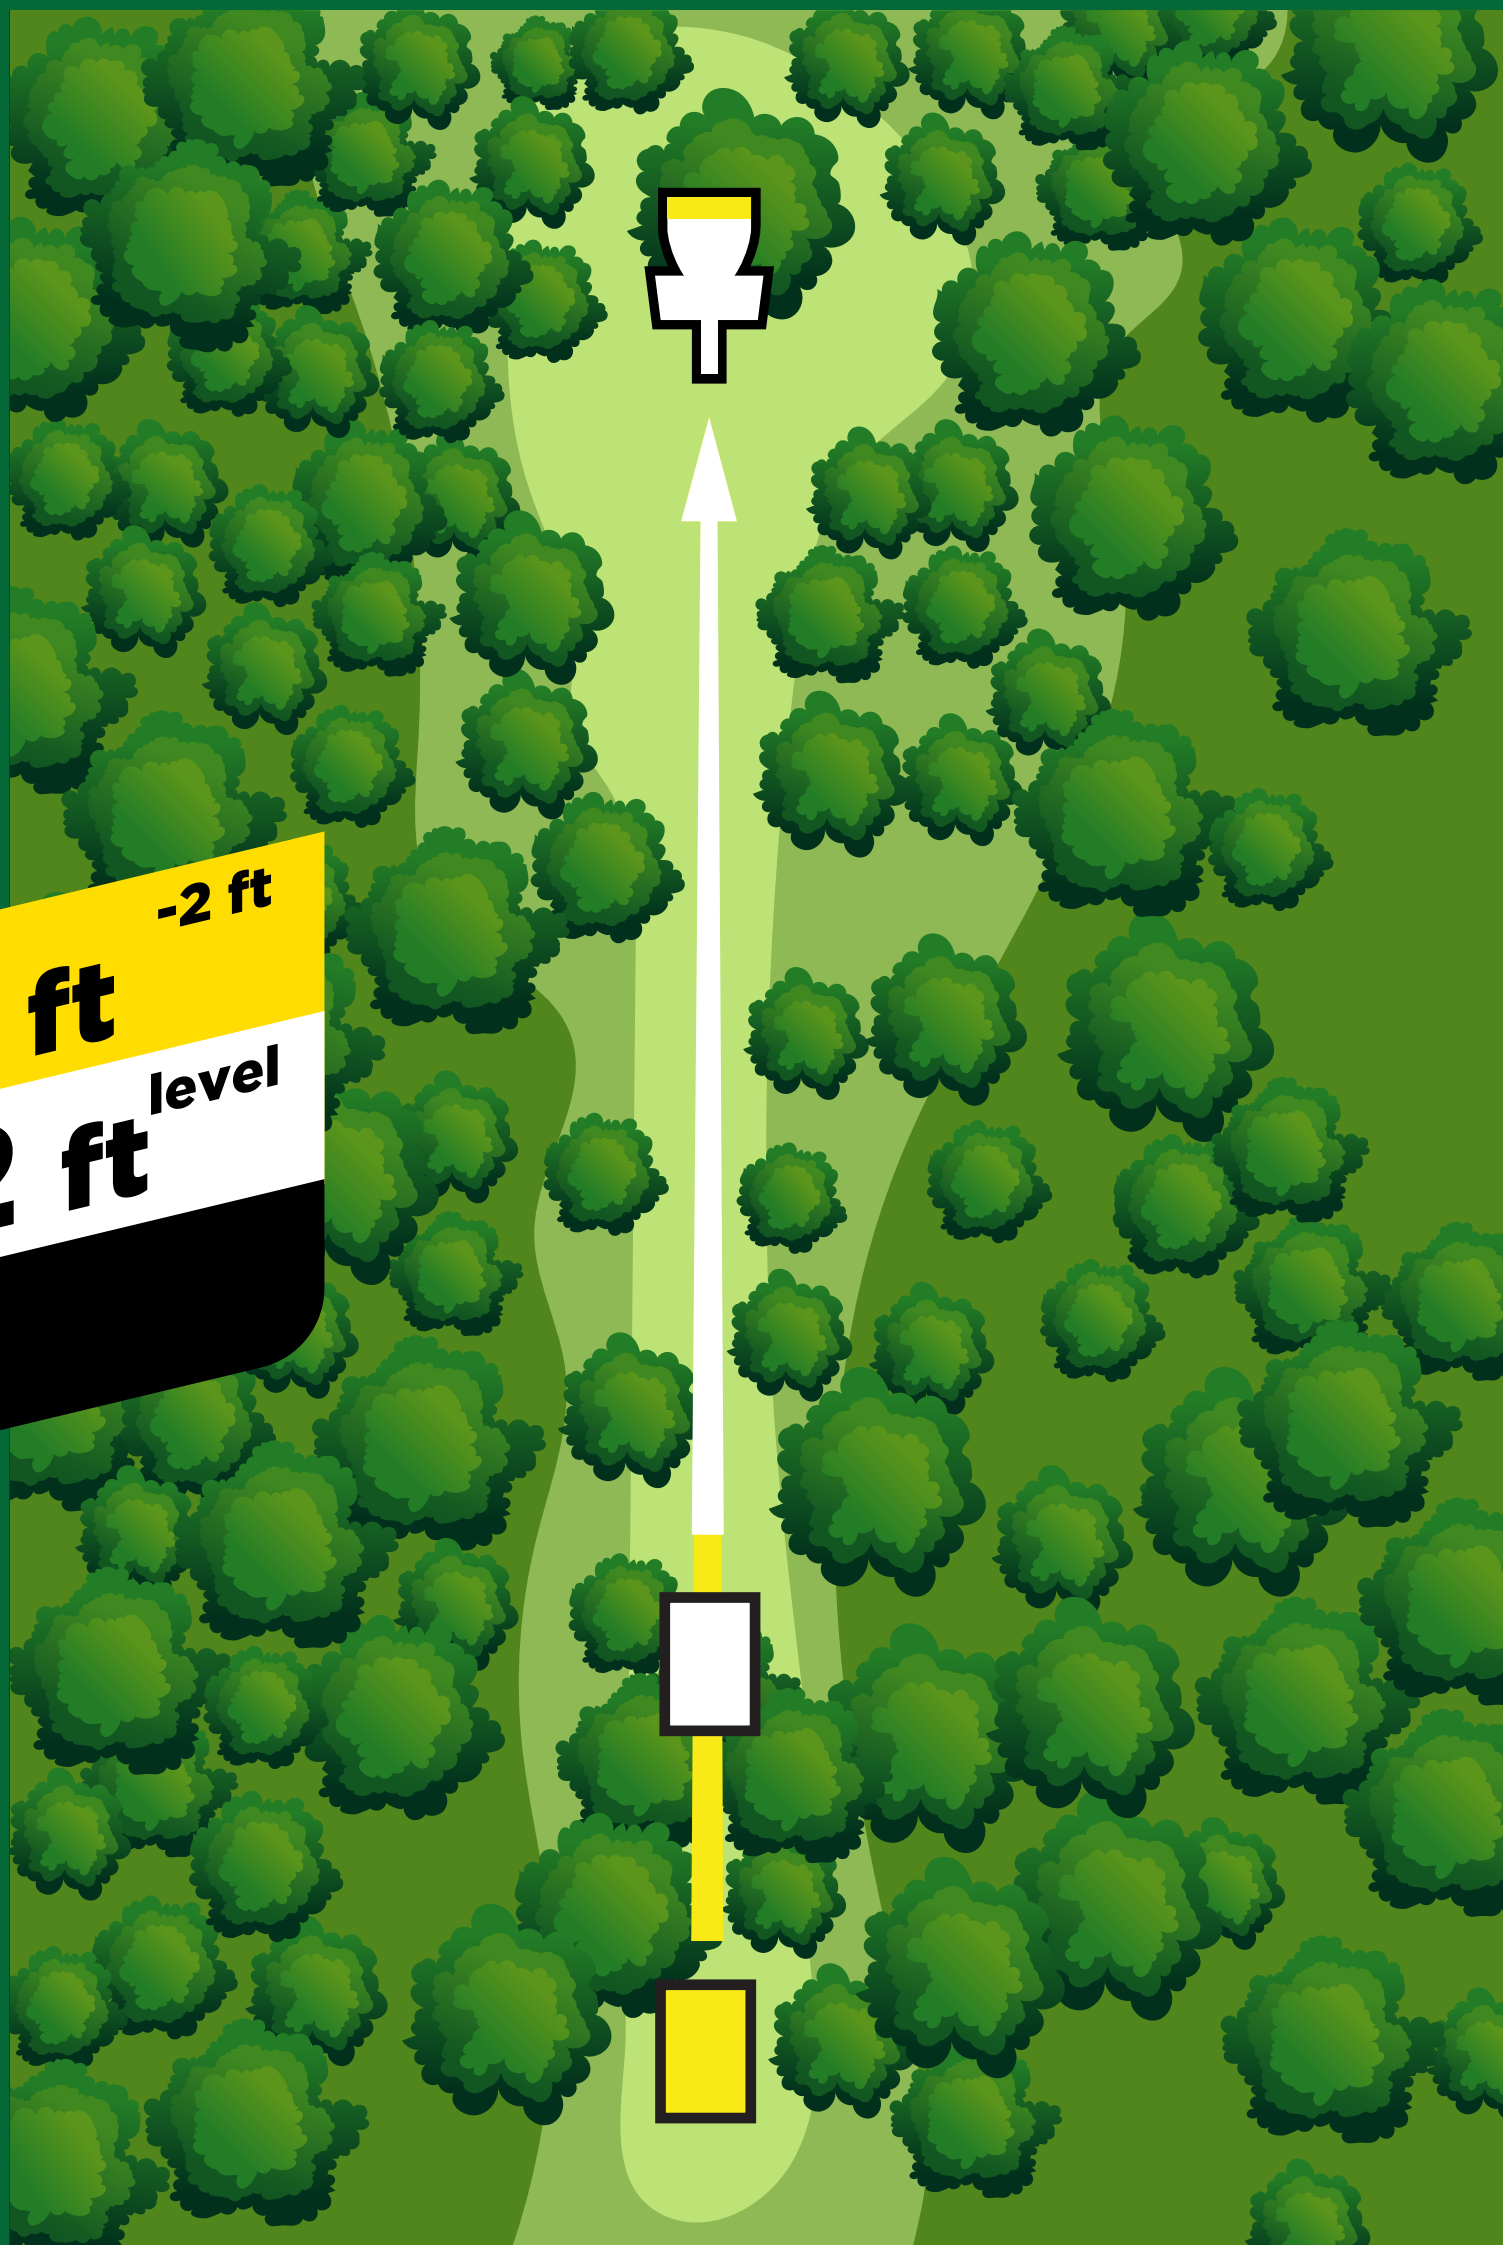

Westminster Park East

Disc Golf Course

Hole
13

L 241 ft ^{-2 ft}
S 202 ft level
Par 3

PDGA | MAJOR