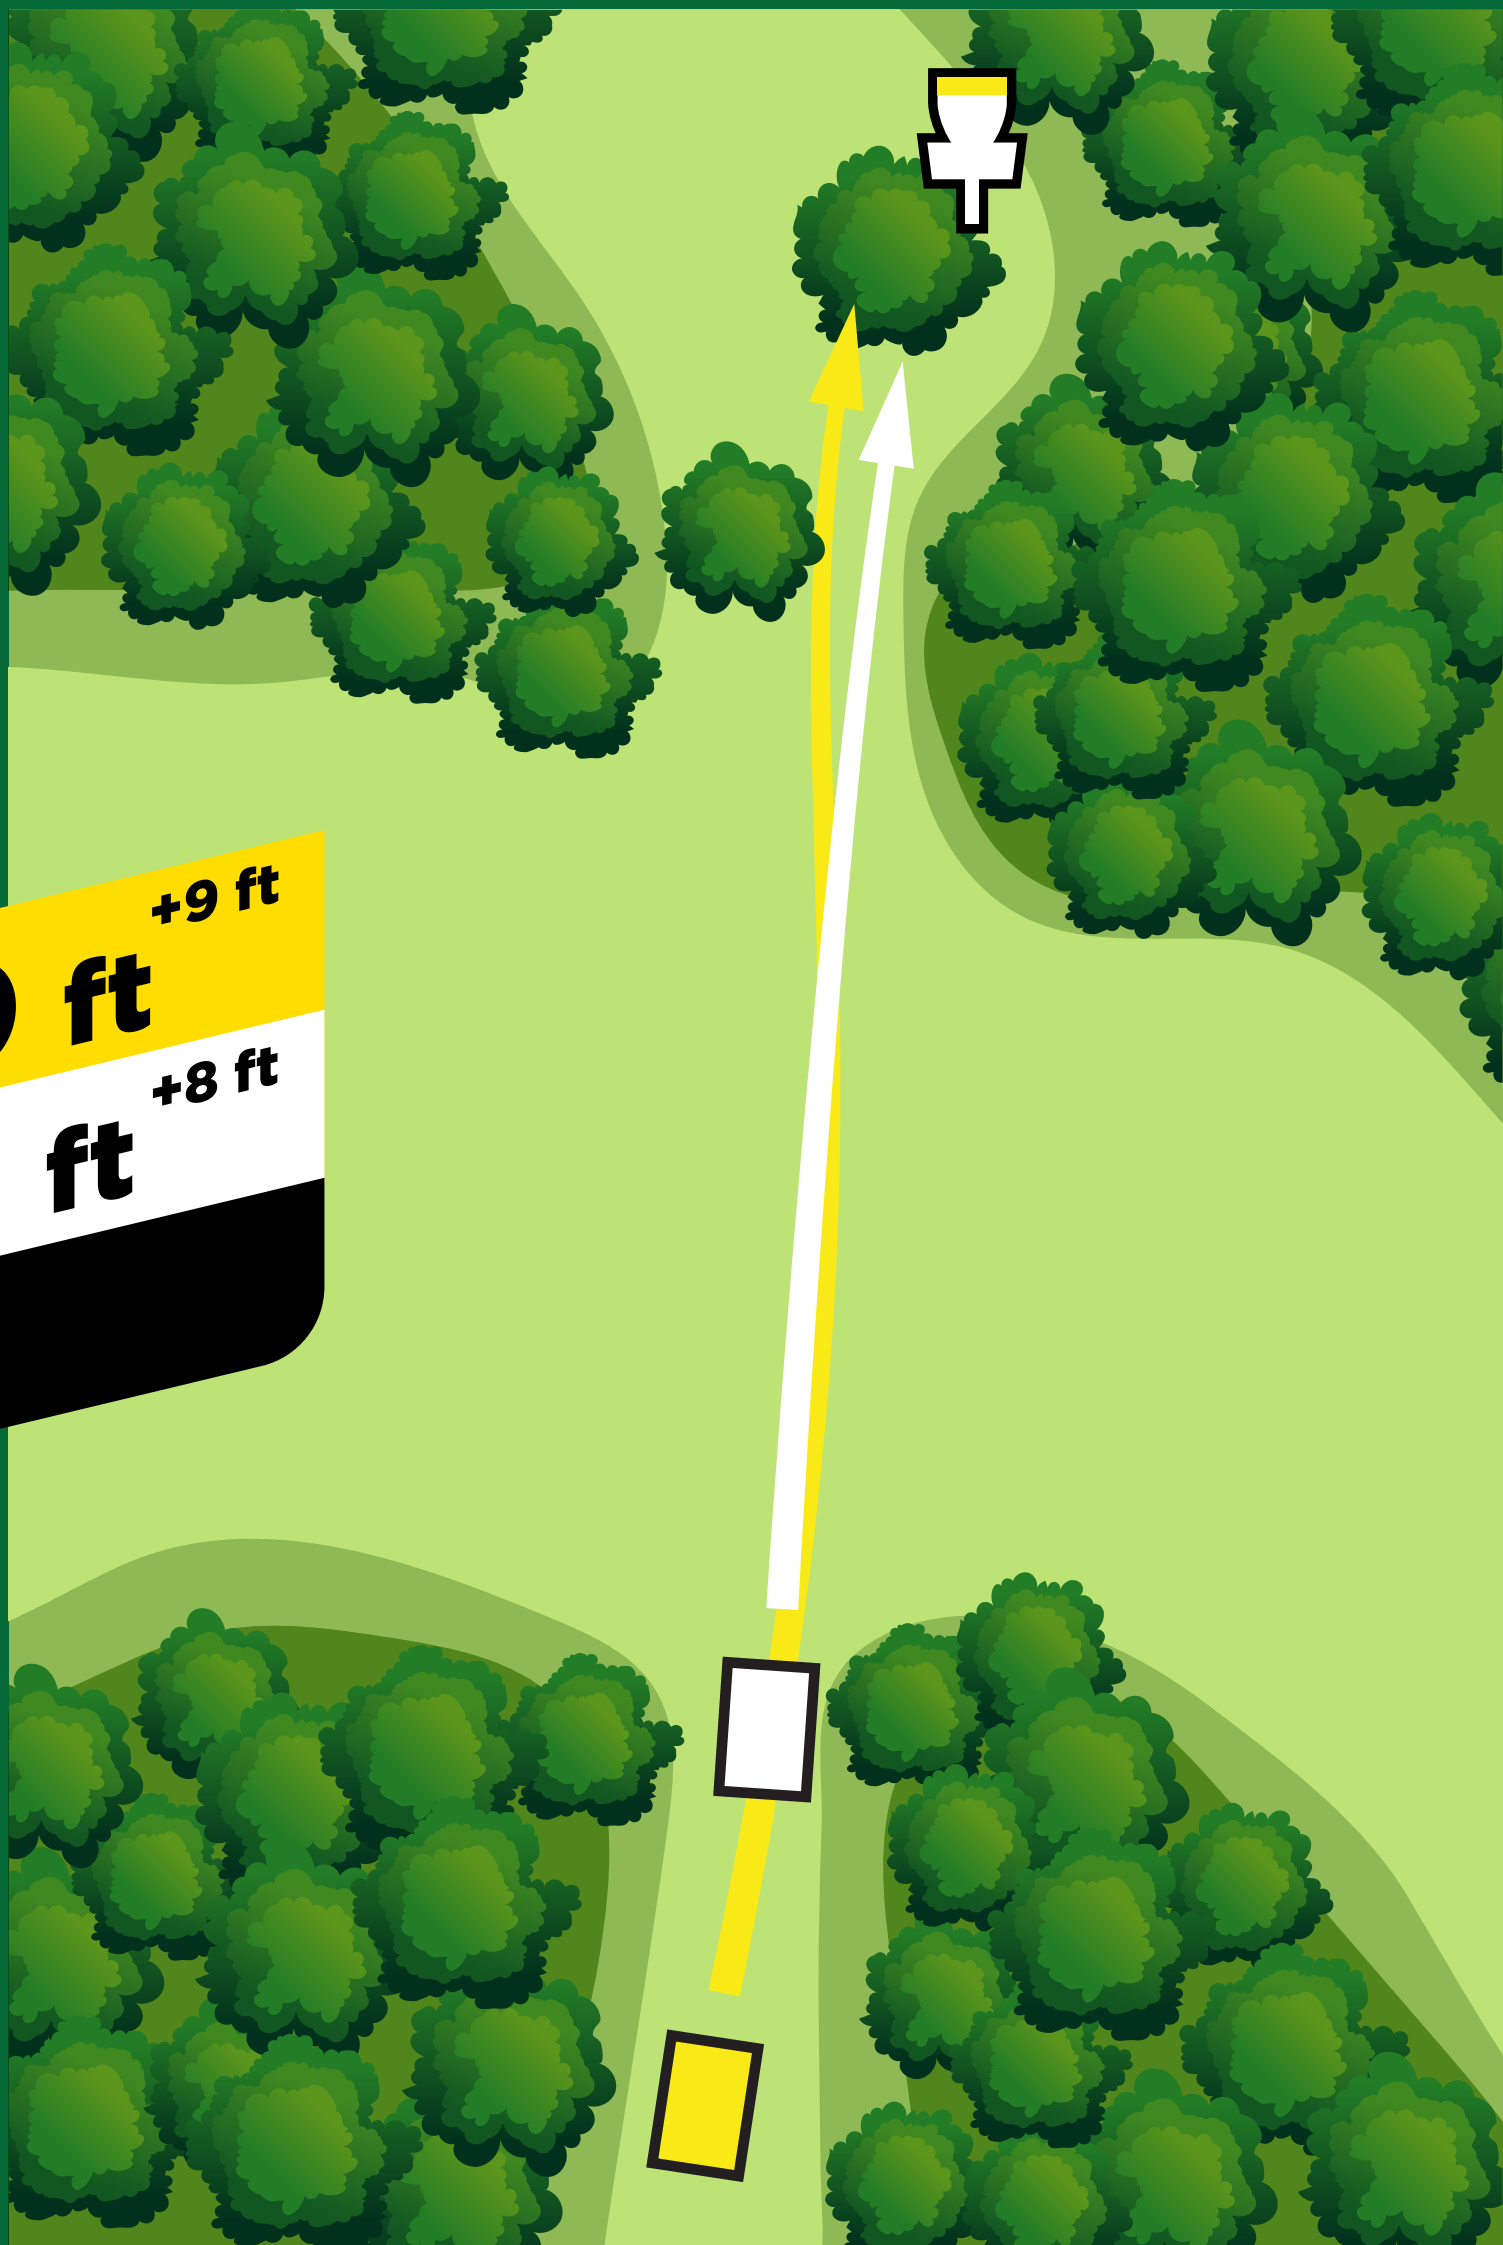

Westminster Park East

Disc Golf Course

Hole 9

L 280 ft ^{+9 ft}

S 235 ft ^{+8 ft}

Par 3

PDGA | MAJOR