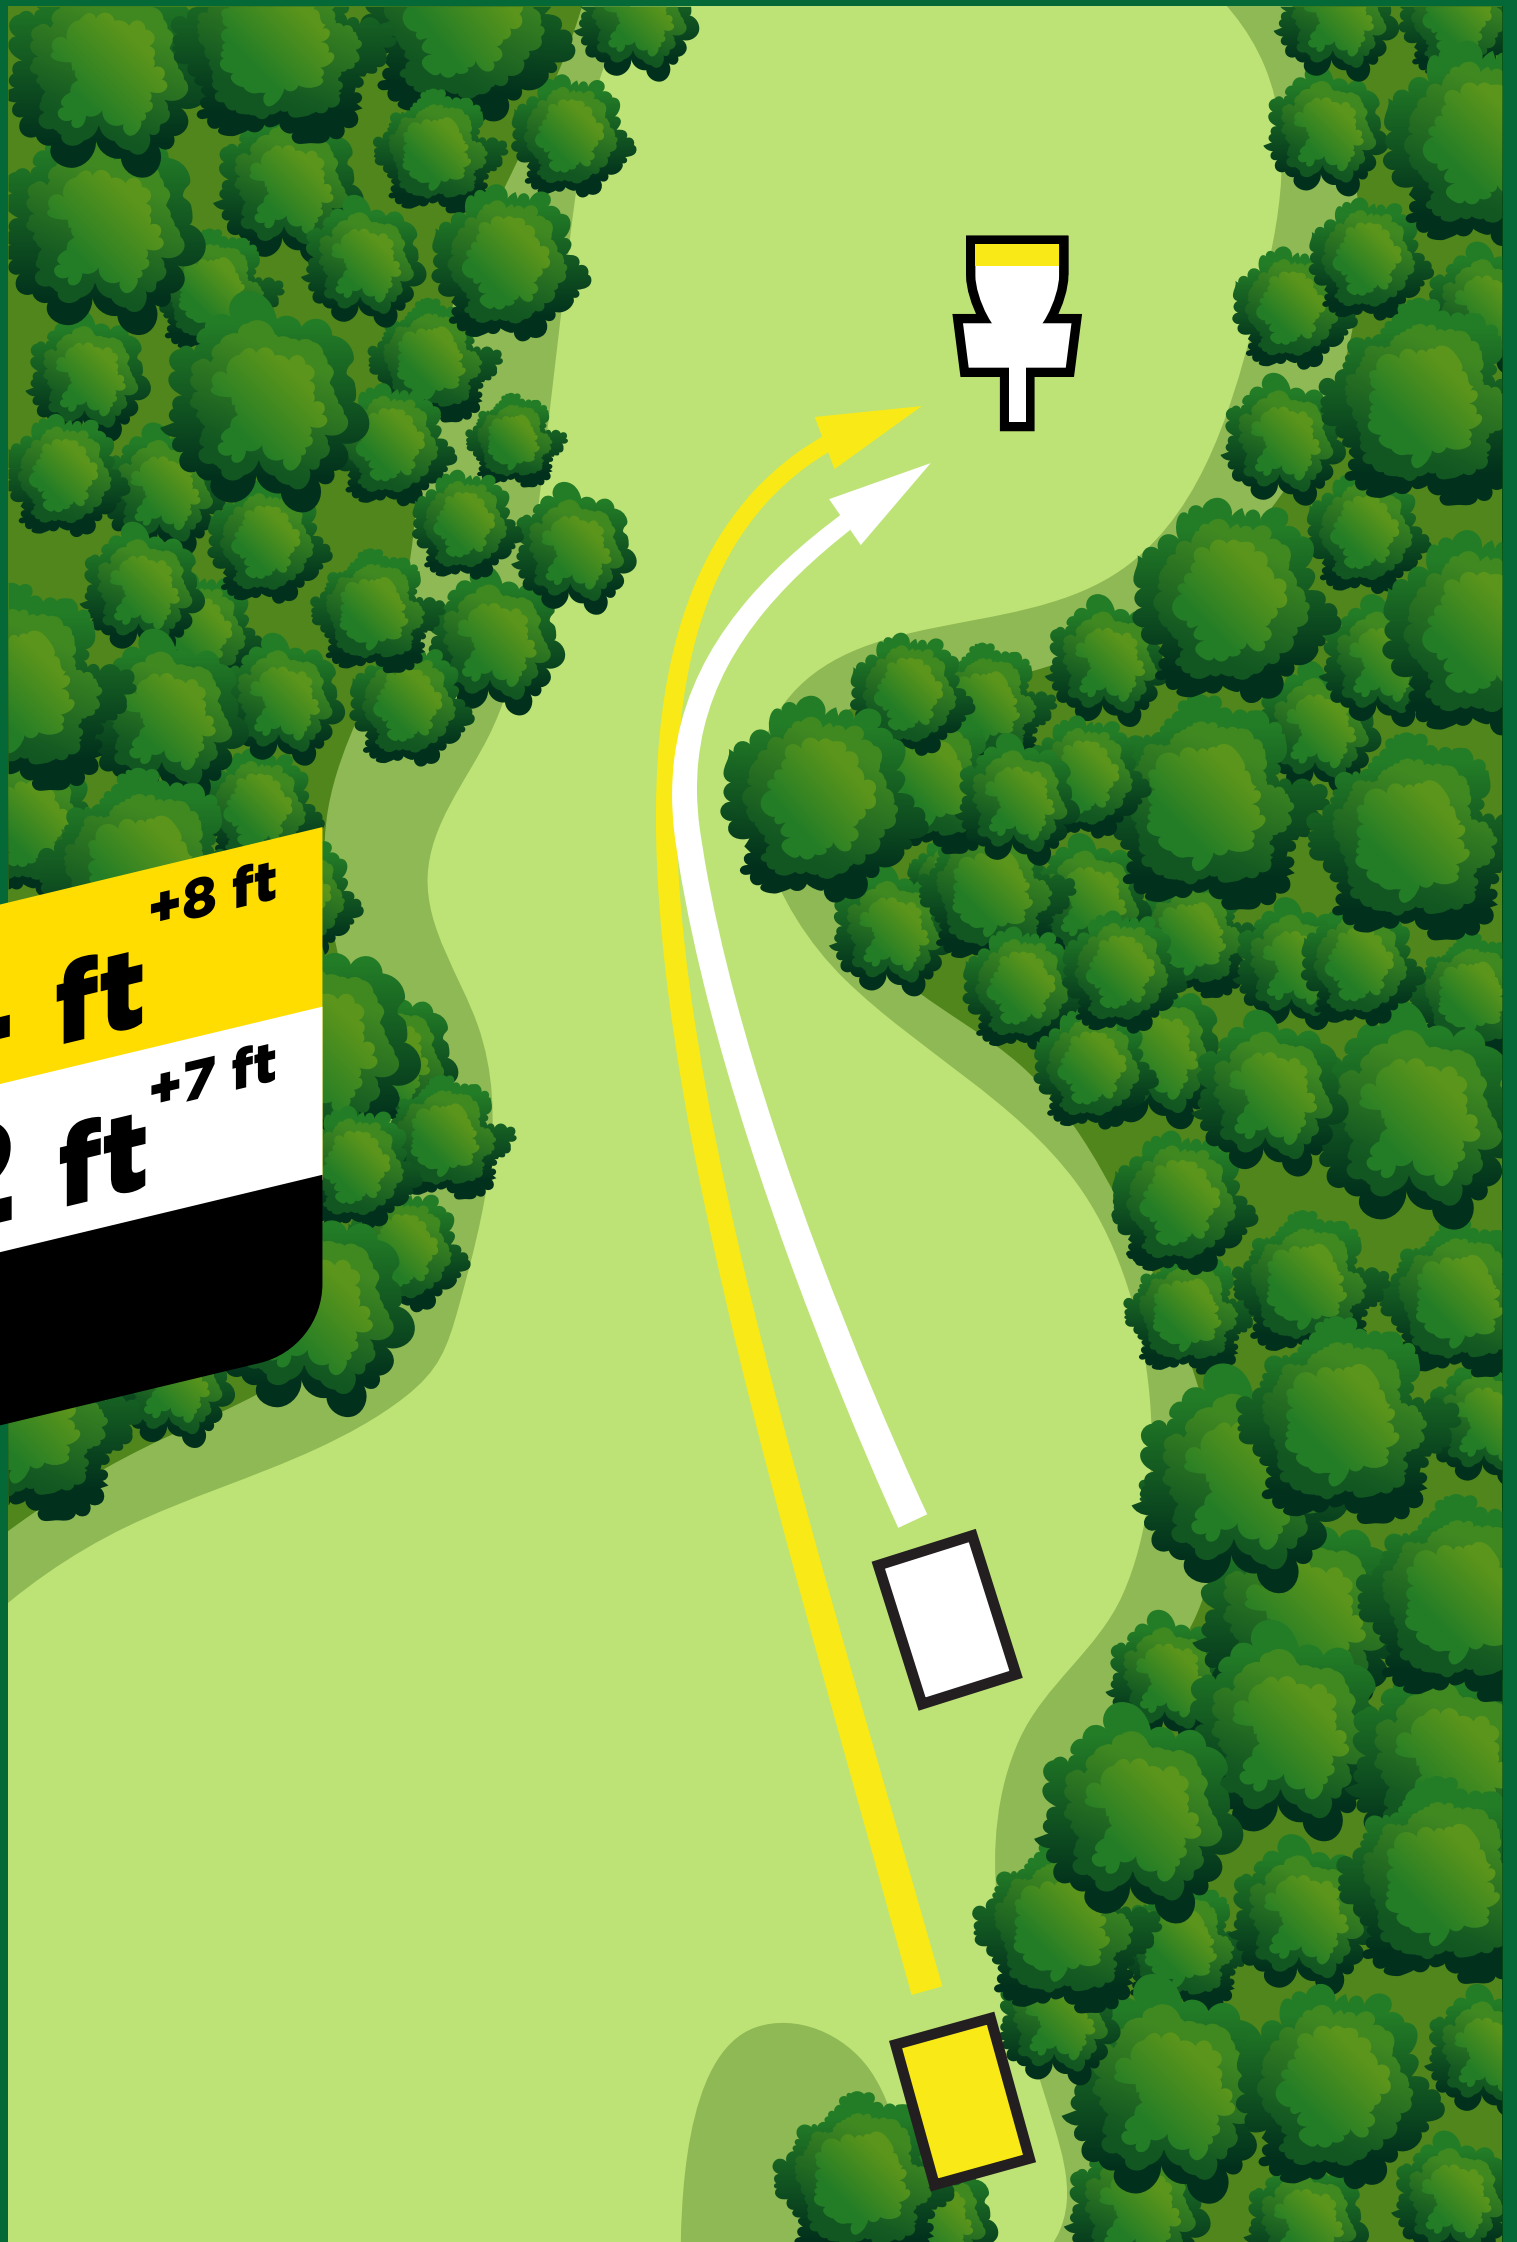

Westminster Park East

Disc Golf Course

Hole
10

L 284 ft ^{+8 ft}
S 202 ft ^{+7 ft}
Par 3

PDGA | MAJOR