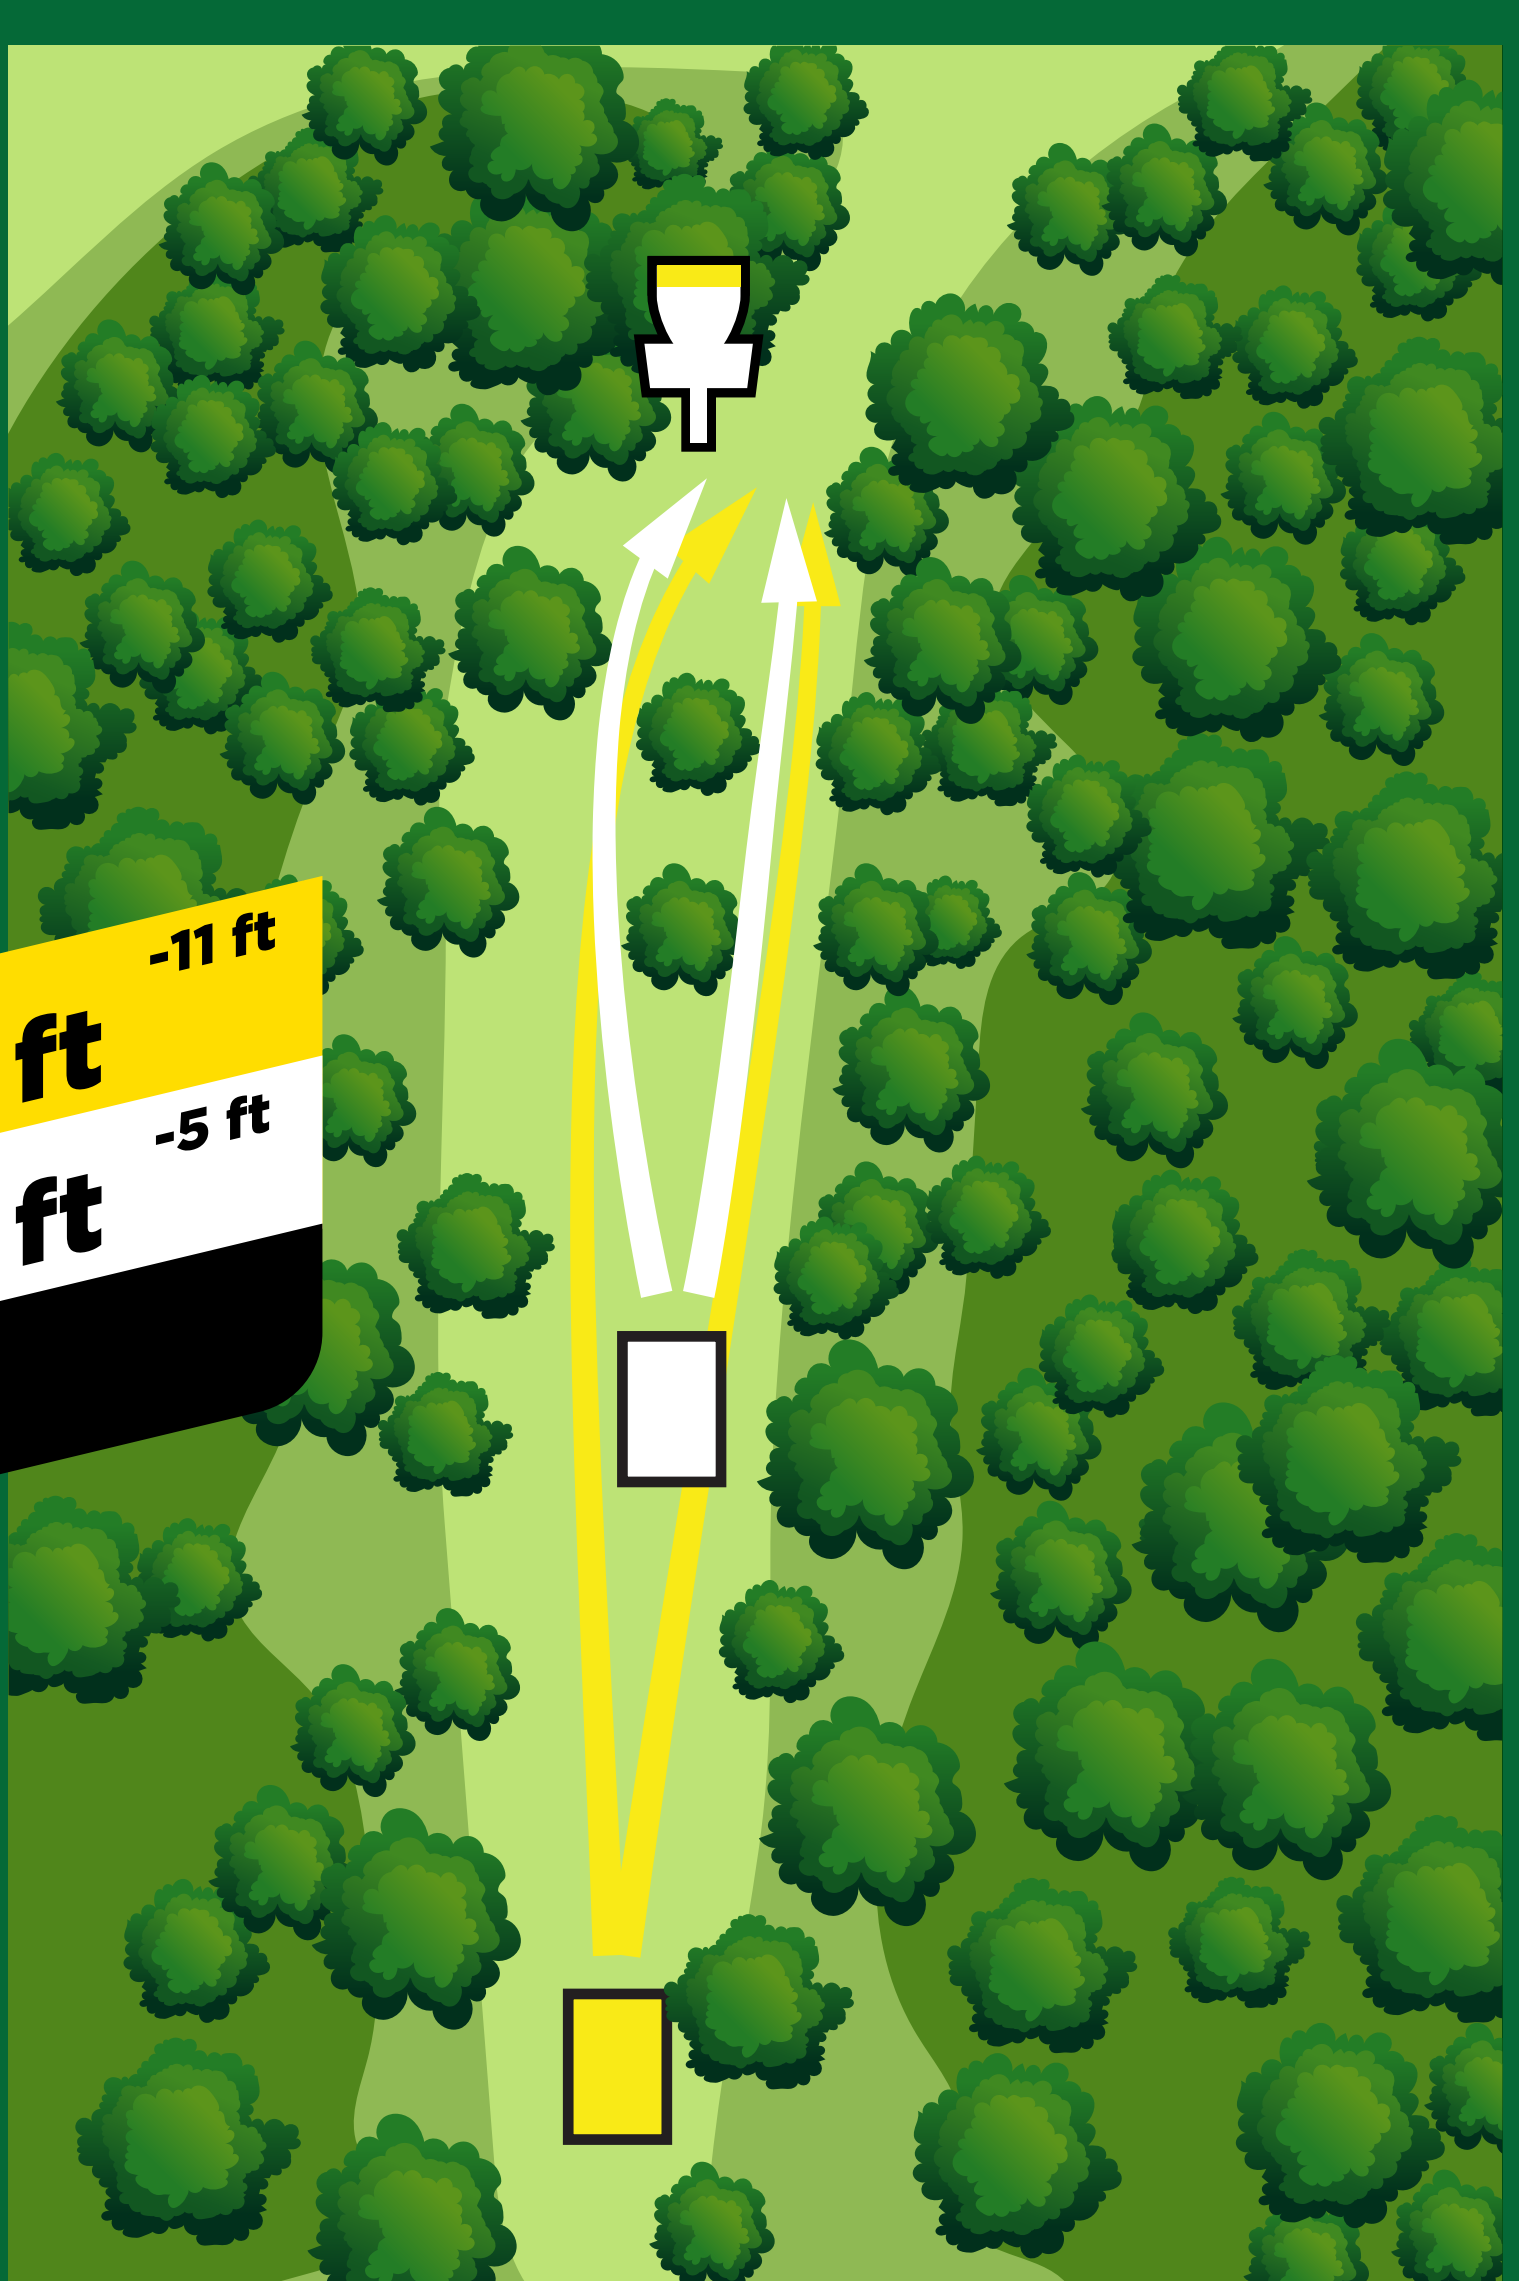

Hole	Distance (ft)	Par
10	284	3
11	279	3
12	224	3
13	241	3
14	410	4
15	453	3
16	312	3
17	639	4
18	372	3
Back	3214	29
Total	6674	59

Hole Rules: Westminster East

- 2. **Out of Bounds (Rule 806.02):** Beyond marked white line left of fairway,
- 3. **Relief Area (Rule 806.04):** Marked with red paint around swamp in fairway.
- 4. **Out of Bounds (Rule 806.02):** Beyond marked white line right of fairway.
- 15. **Out of Bounds (Rule 806.02):** Beyond marked white line long of fairway on gravel road.
- 17. **Out of Bounds (Rule 806.02):** Beyond marked white line right and long of fairway on gravel road.

L 518 ft +40 ft
S 340 ft +12 ft
Par 4

PDGA | MAJOR

Westminster Park East

Disc Golf Course

Hole 6

L 217 ft -11 ft
S 128 ft -5 ft
Par 3

PDGA | MAJOR

Westminster Park East