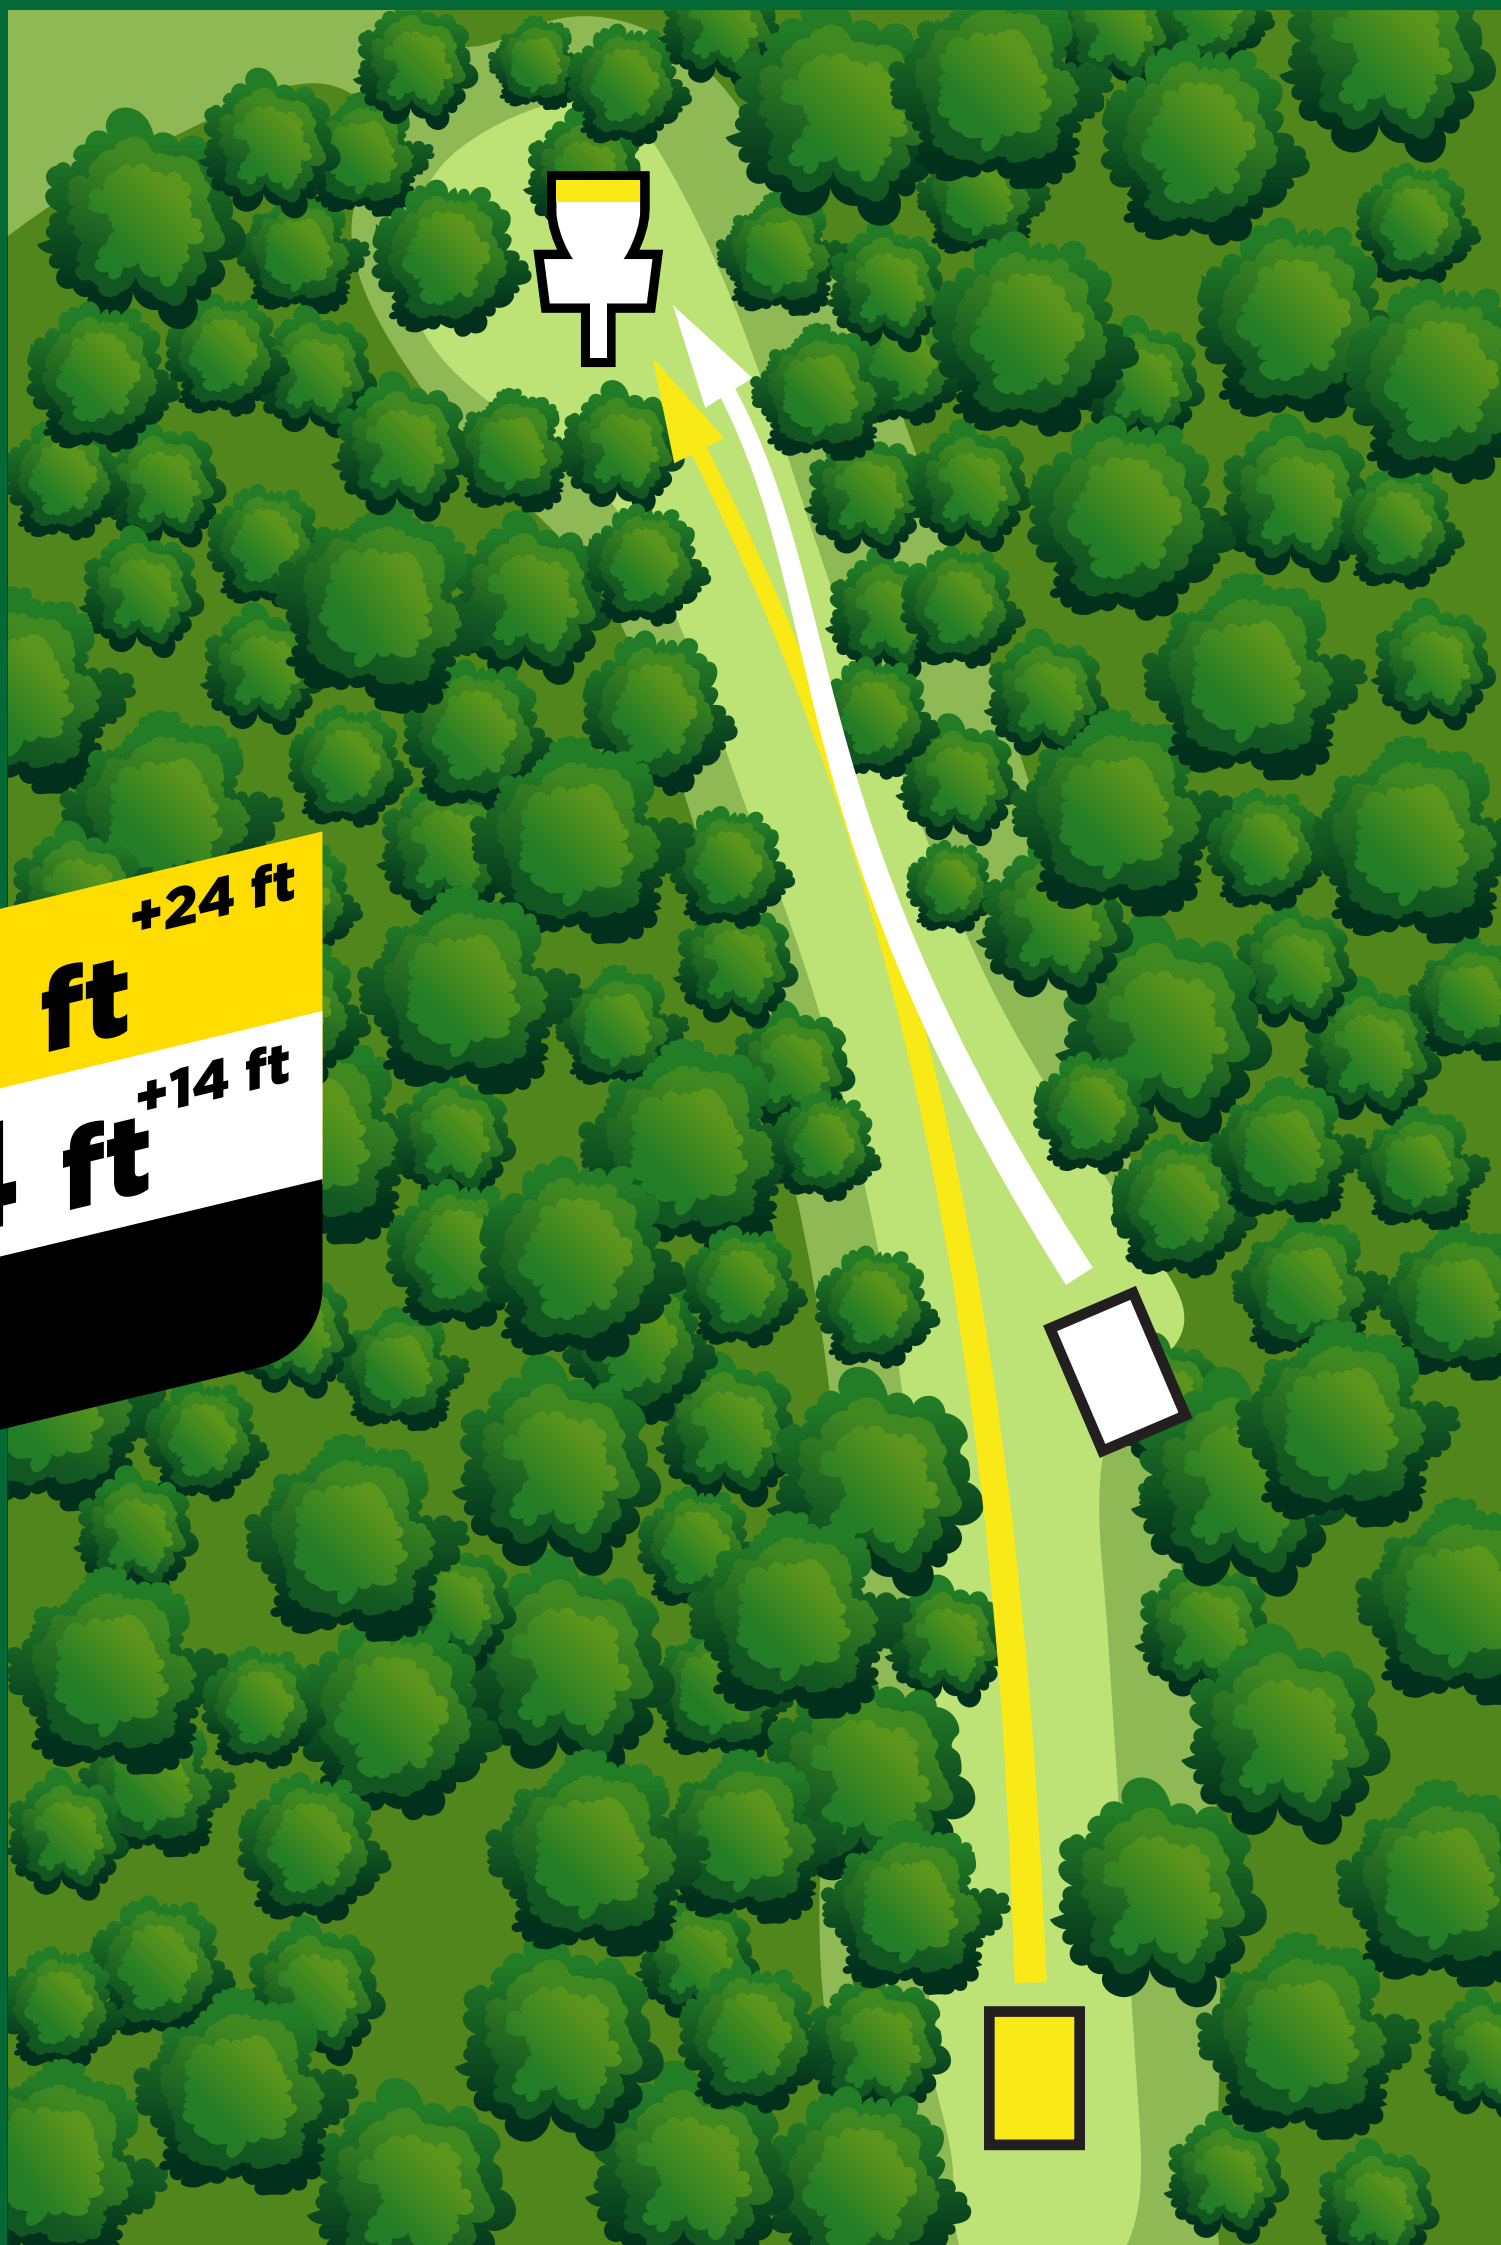

Hole	Distance (ft)	Par
10	284	3
11	279	3
12	224	3
13	241	3
14	410	4
15	453	3
16	312	3
17	639	4
18	372	3
Back	3214	29
Total	6674	59

Hole Rules: Westminster East

- 2. **Out of Bounds (Rule 806.02):** Beyond marked white line left of fairway,
- 3. **Relief Area (Rule 806.04):** Marked with red paint around swamp in fairway.
- 4. **Out of Bounds (Rule 806.02):** Beyond marked white line right of fairway.
- 15. **Out of Bounds (Rule 806.02):** Beyond marked white line long of fairway on gravel road.
- 17. **Out of Bounds (Rule 806.02):** Beyond marked white line right and long of fairway on gravel road.

Disc Golf Course

Hole
13

L 241 ft ^{-2 ft}
S 202 ft level
Par 3

PDGA | MAJOR

Westminster Park East

Disc Golf Course

Hole
14

L 410 ft +24 ft
S 344 ft +14 ft
Par 3

PDGA | MAJOR

Westminster Park East

Disc Golf Course

Hole
15

L 453 ft ^{-39 ft}
S 356 ft ^{-21 ft}
Par 3

PDGA | MAJOR

Westminster Park East

Disc Golf Course

Hole
16

L 312 ft -5 ft

S 242 ft -8 ft

Par 3

PDGA | MAJOR

Westminster Park East

Disc Golf Course

Hole 17