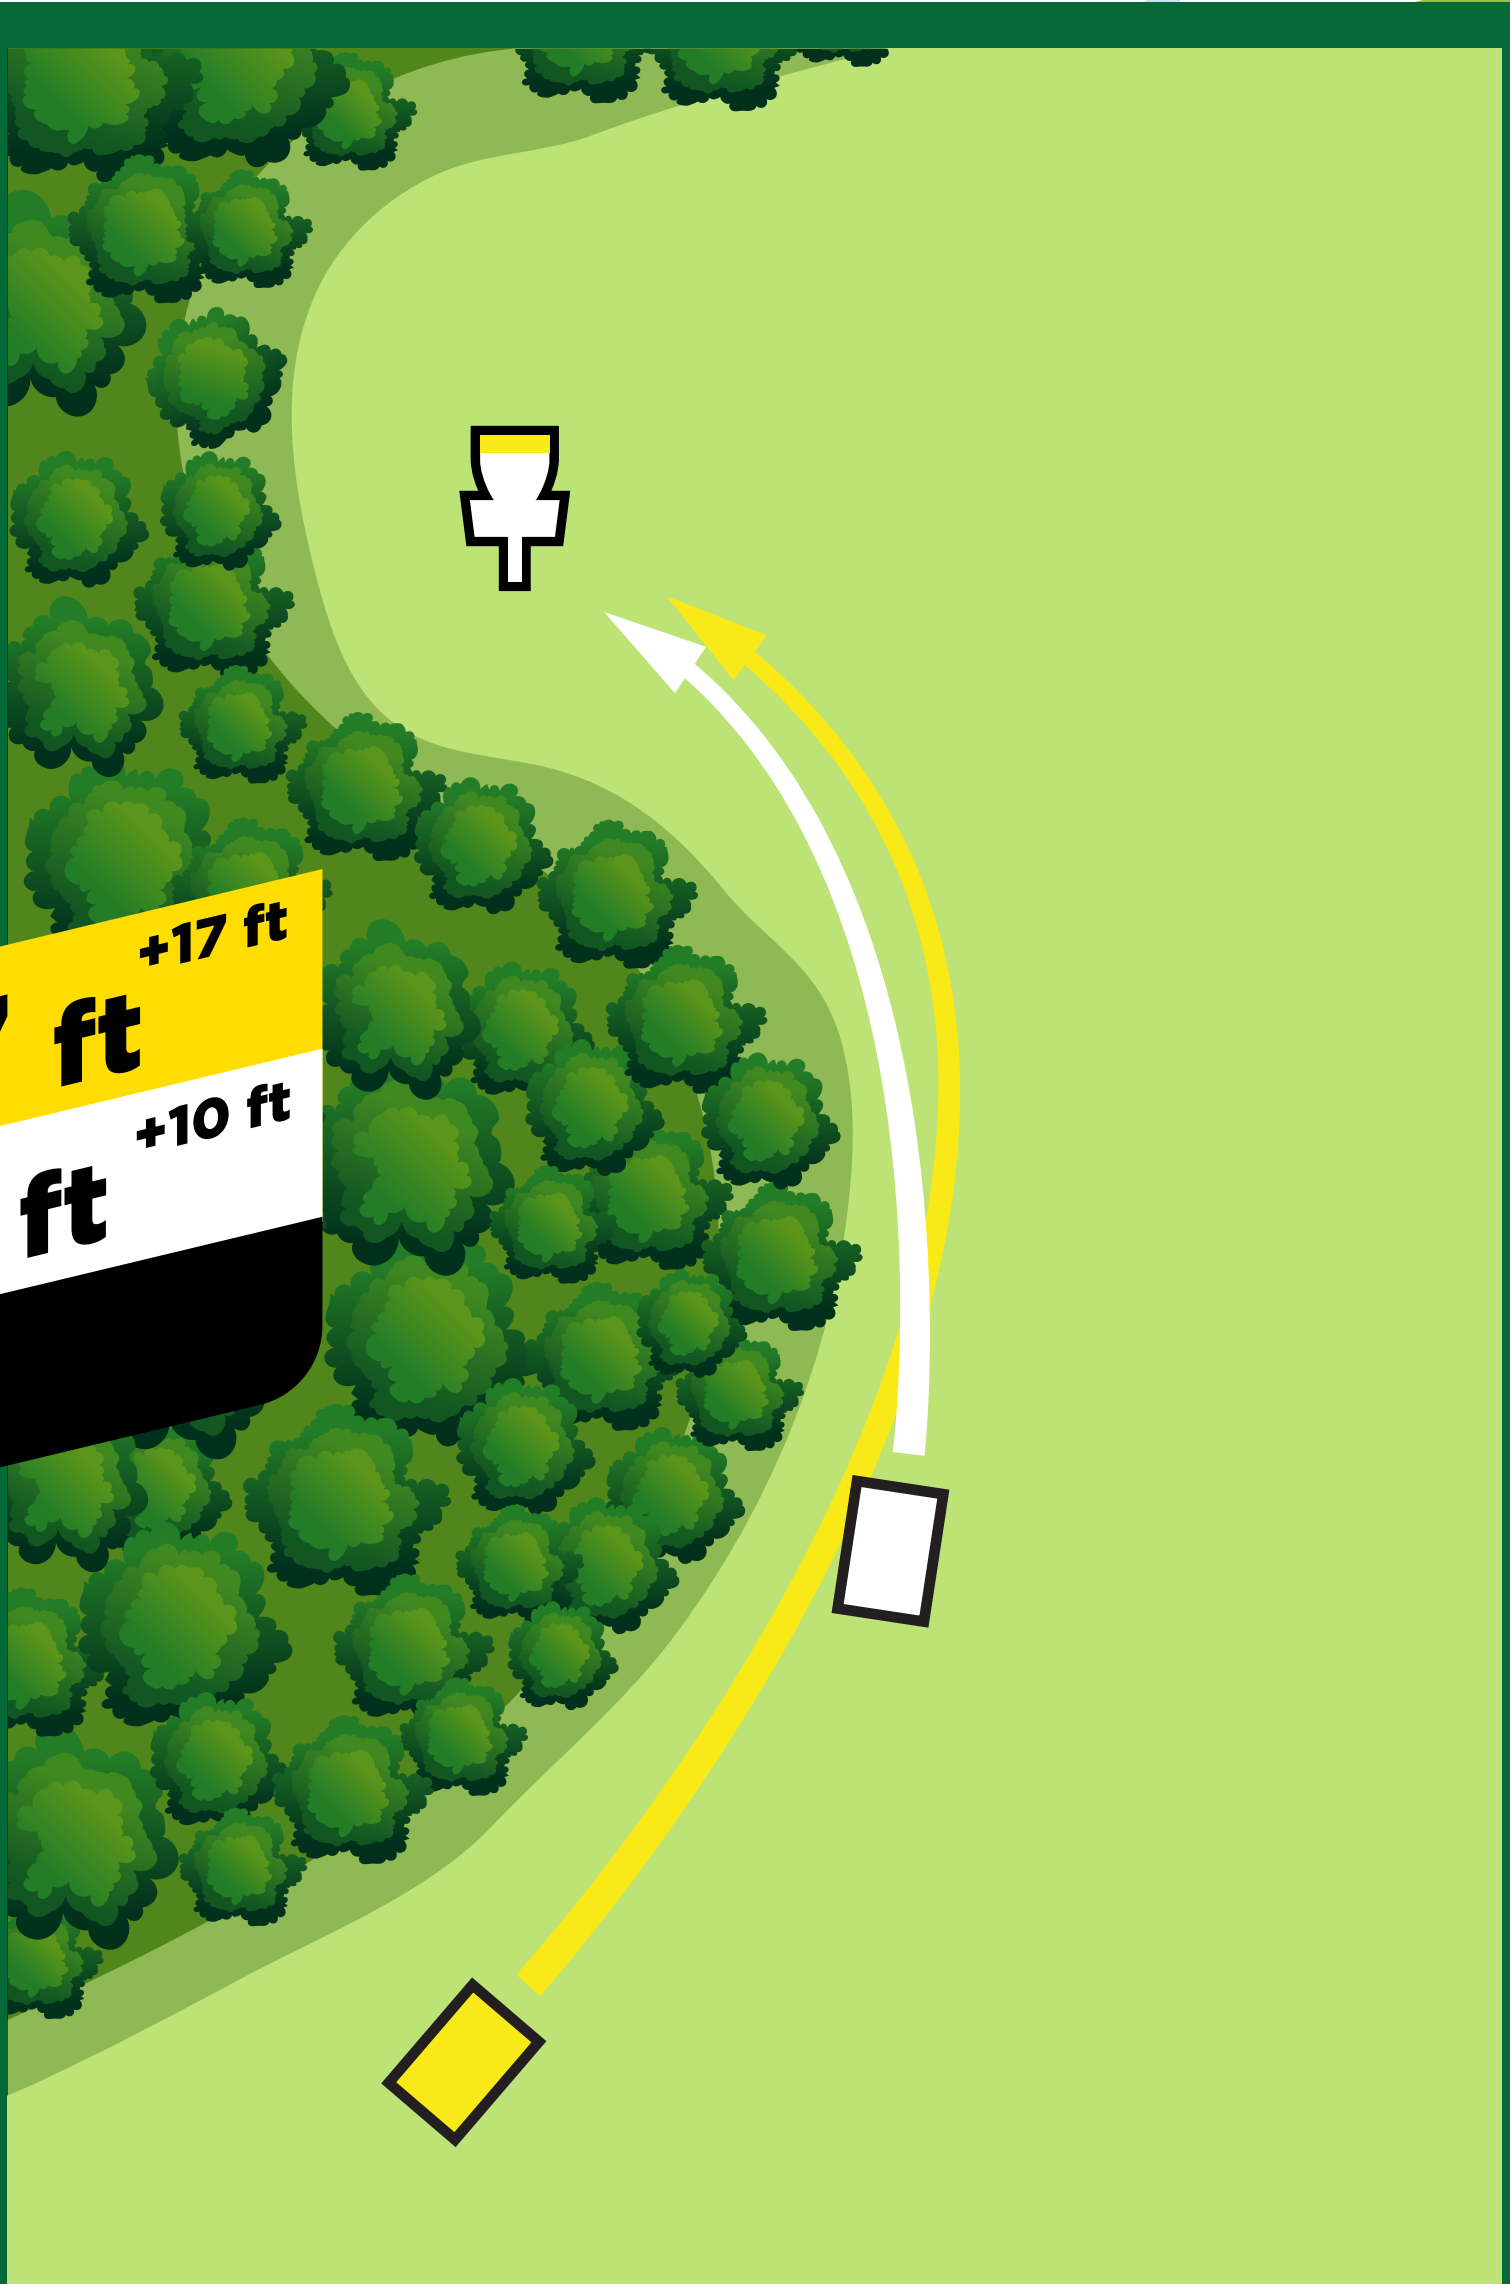

Hole	Distance (ft)	Par
10	284	3
11	279	3
12	224	3
13	241	3
14	410	4
15	453	3
16	312	3
17	639	4
18	372	3
Back	3214	29
Total	6674	59

Hole Rules: Westminster East

- 2. **Out of Bounds (Rule 806.02):** Beyond marked white line left of fairway,
- 3. **Relief Area (Rule 806.04):** Marked with red paint around swamp in fairway.
- 4. **Out of Bounds (Rule 806.02):** Beyond marked white line right of fairway.
- 15. **Out of Bounds (Rule 806.02):** Beyond marked white line long of fairway on gravel road.
- 17. **Out of Bounds (Rule 806.02):** Beyond marked white line right and long of fairway on gravel road.

Disc Golf Course

Hole
7

L 410 ft -26 ft
S 344 ft -15 ft
Par 3

PDGA | MAJOR

Westminster Park East

Disc Golf Course

Hole
8

L 247 ft +17 ft
S 192 ft +10 ft
Par 3