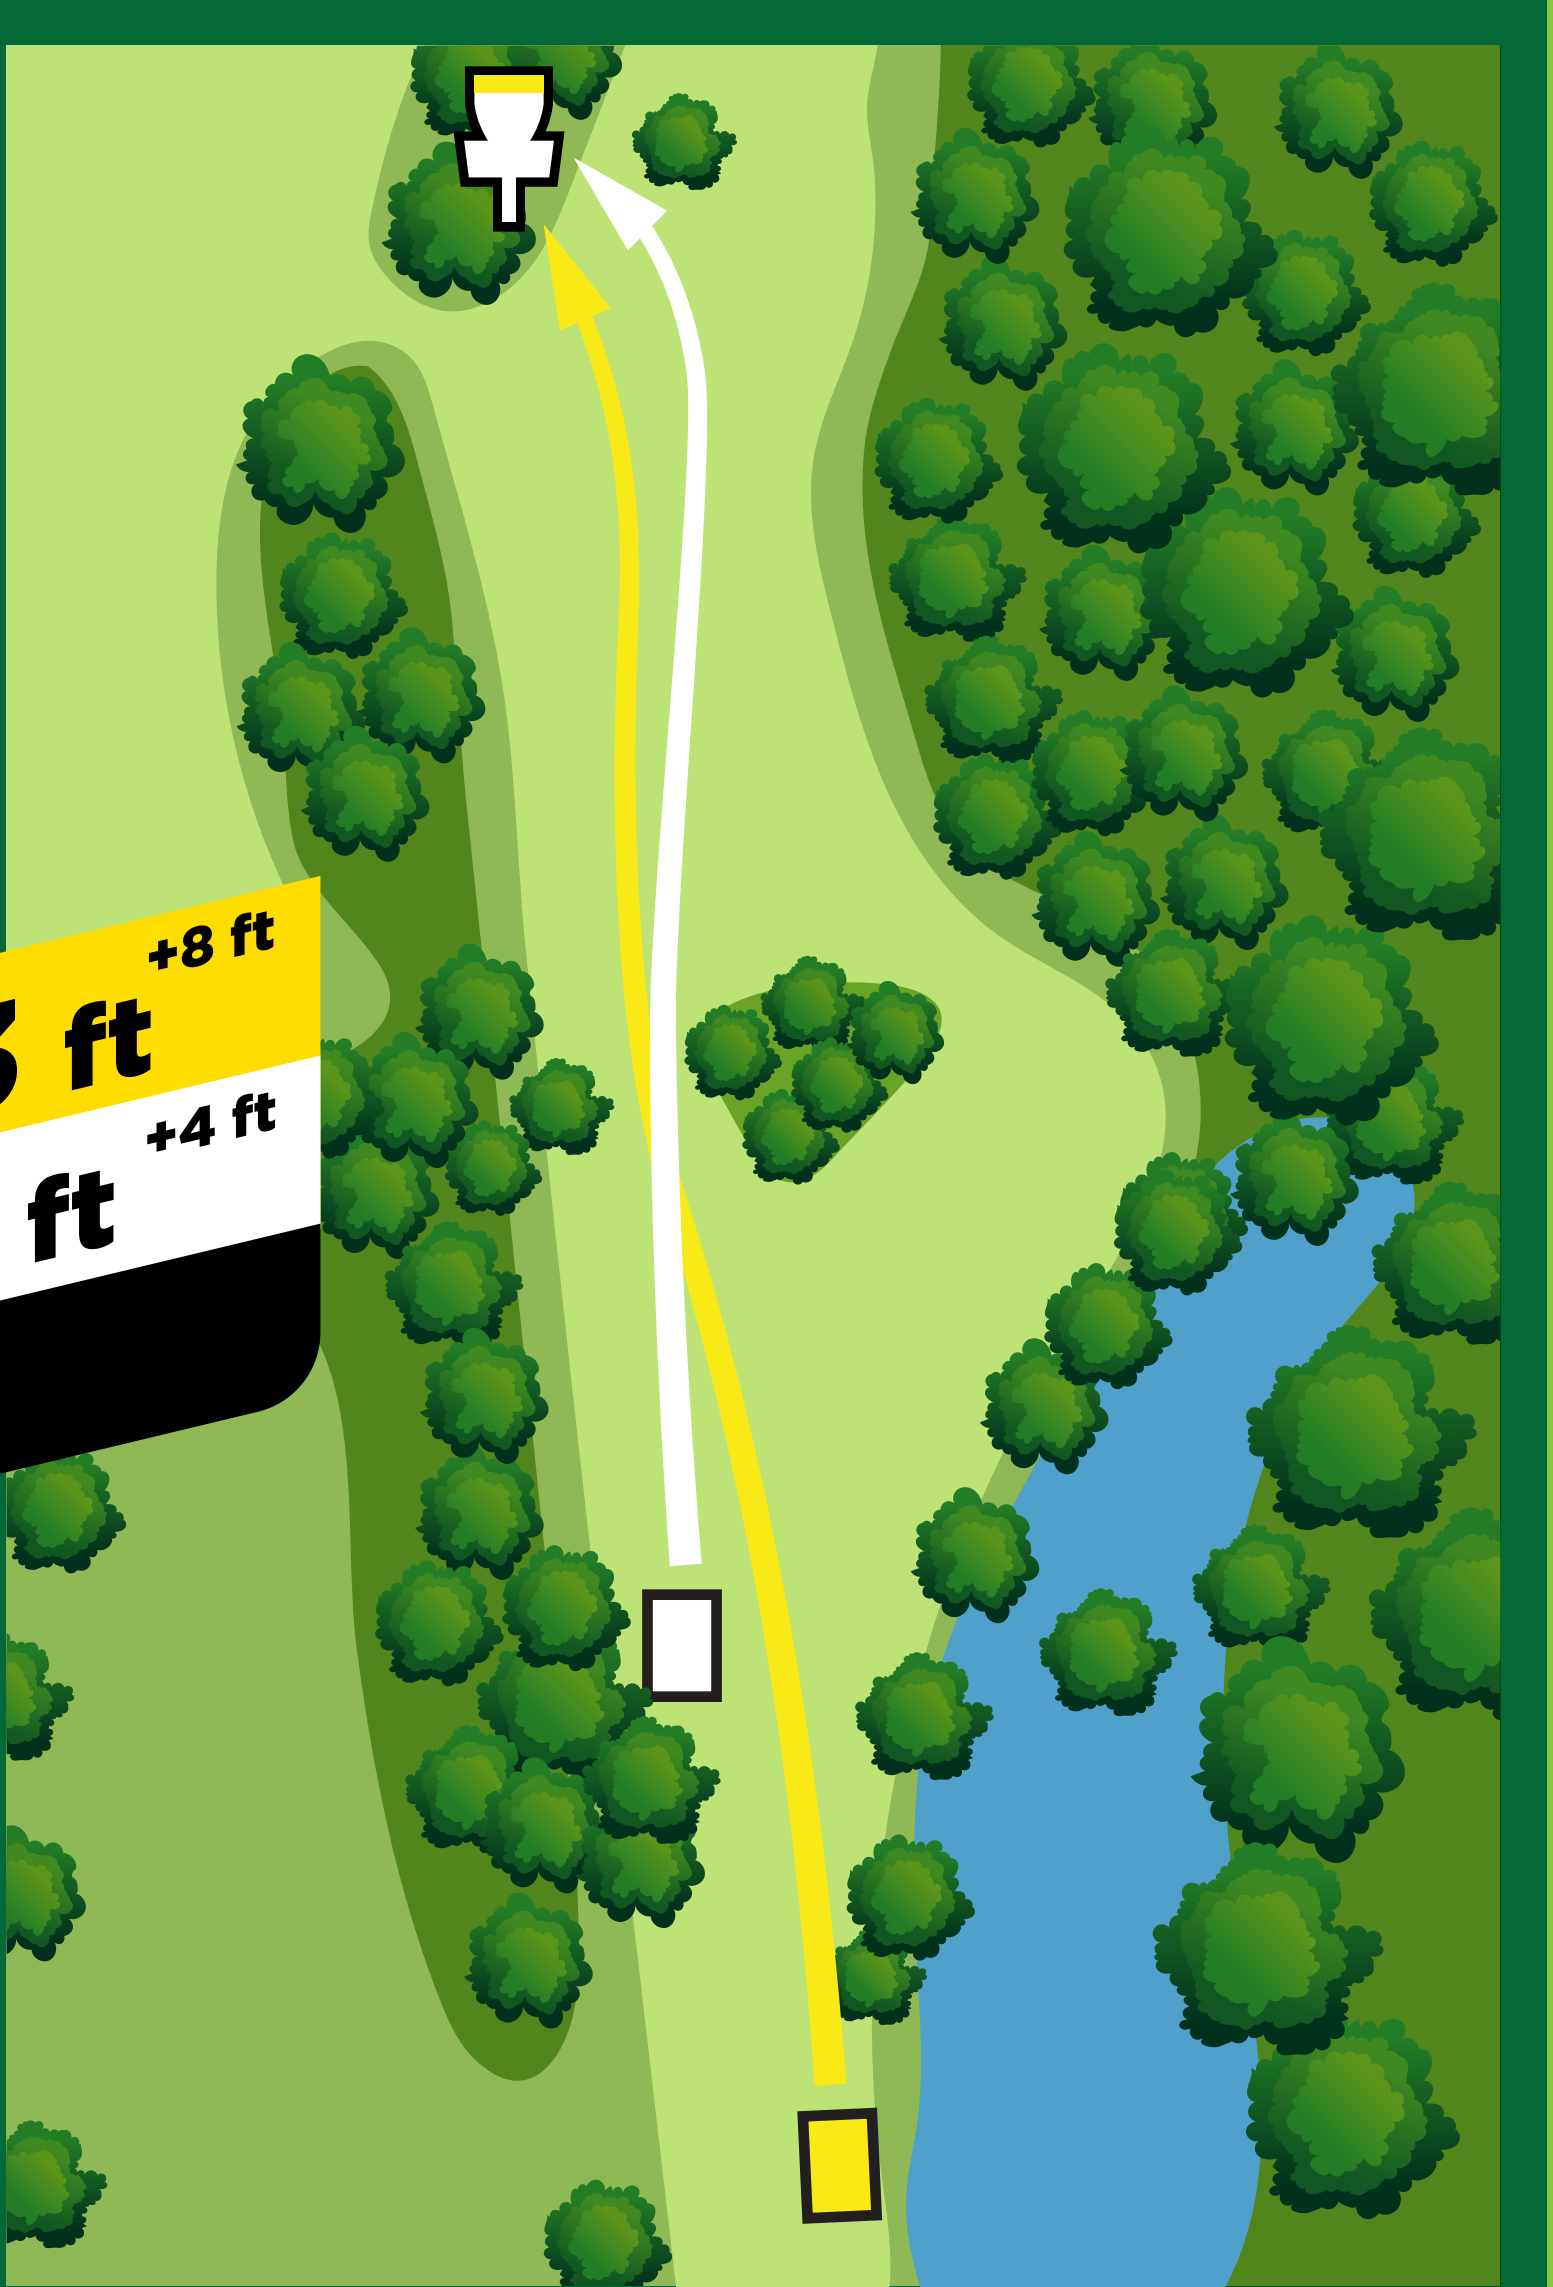

Westminster Park East

Disc Golf Course

Hole 4

L 903 ft ^{+8 ft}
S 641 ft ^{+4 ft}
Par 5

PDGA | MAJOR