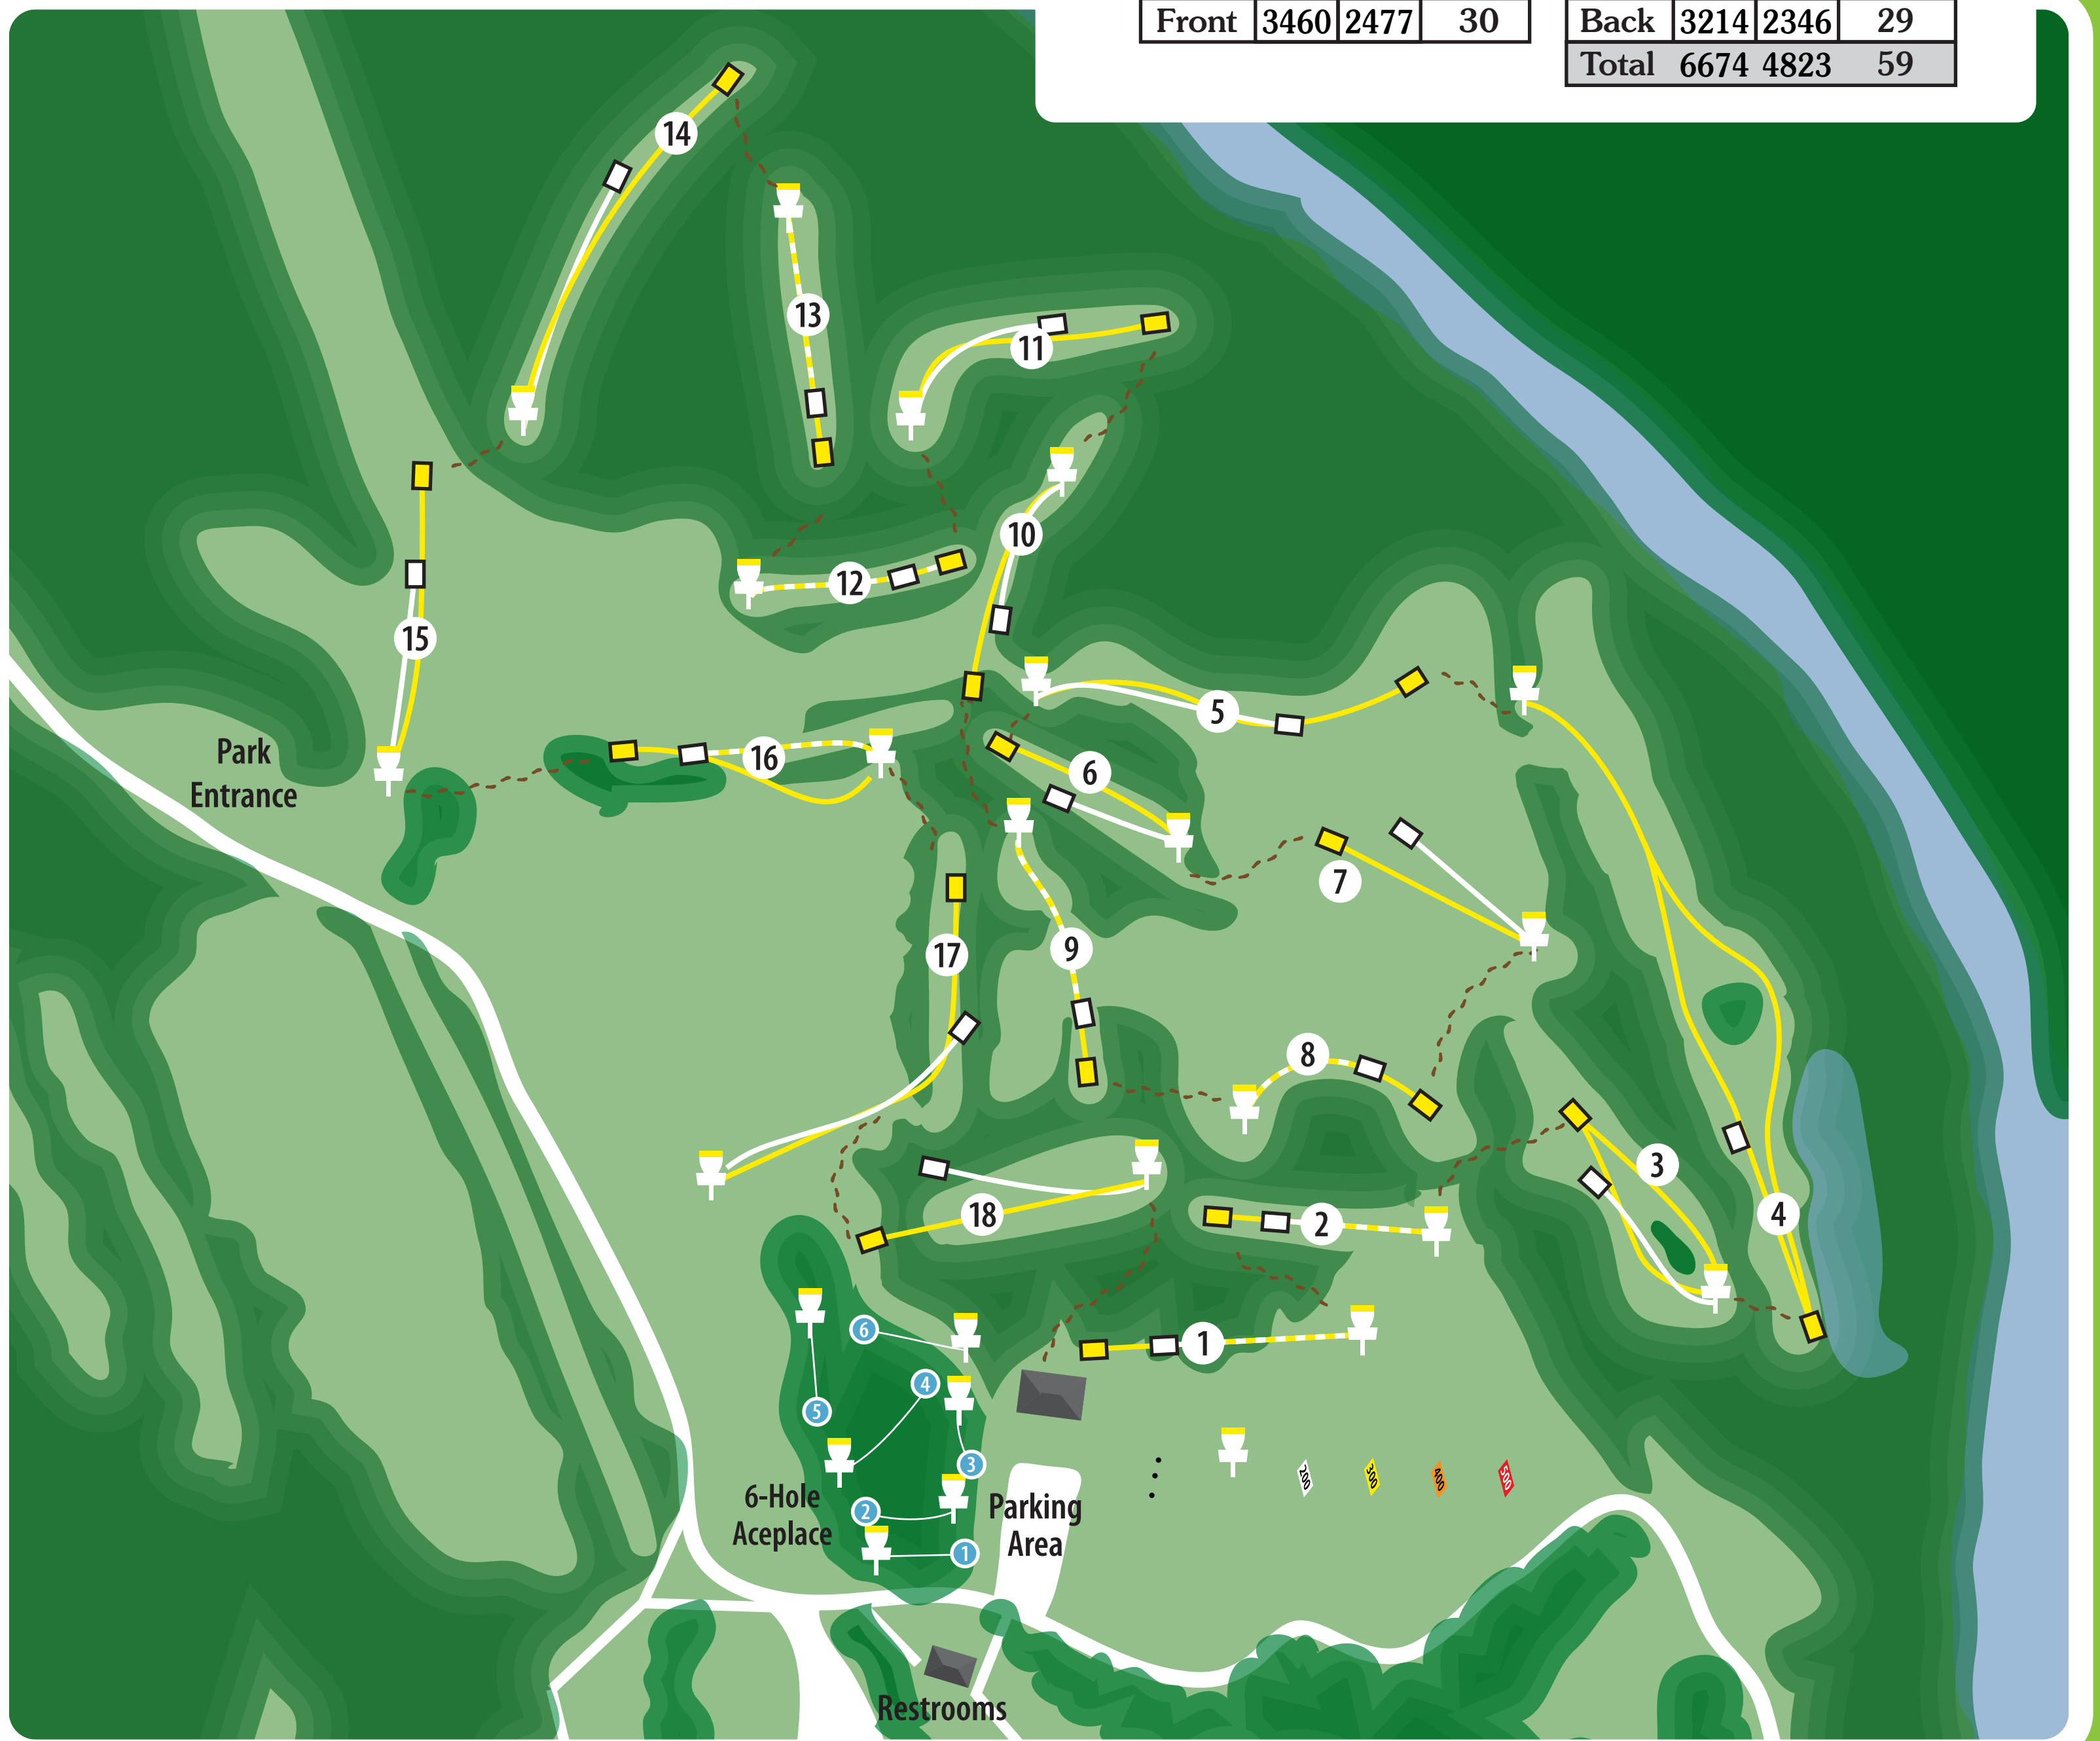

Westminster Park East

Disc Golf Course

PDGA | MAJOR

Scan this QR code to get UDisc on your phone. Free to start.

Course Information:

- Yellow Tees: Advanced
- White Tees: All players

Hole	Distance (ft)	Par
1	298	3
2	281	3
3	306	3
4	903	5
5	518	4
6	217	3
7	410	3
8	247	3
9	280	3
Front	3460	30

Hole	Distance (ft)	Par
10	284	3
11	279	3
12	224	3
13	241	3
14	410	4
15	453	3
16	312	3
17	639	4
18	372	3
Back	3214	29
Total	6674	59

Hole Rules: Westminster East

- 2. **Out of Bounds (Rule 806.02):** Beyond marked white line left of fairway,
- 3. **Relief Area (Rule 806.04):** Marked with red paint around swamp in fairway.
- 4. **Out of Bounds (Rule 806.02):** Beyond marked white line right of fairway.
- 15. **Out of Bounds (Rule 806.02):** Beyond marked white line long of fairway on gravel road.
- 17. **Out of Bounds (Rule 806.02):** Beyond marked white line right and long of fairway on gravel road.