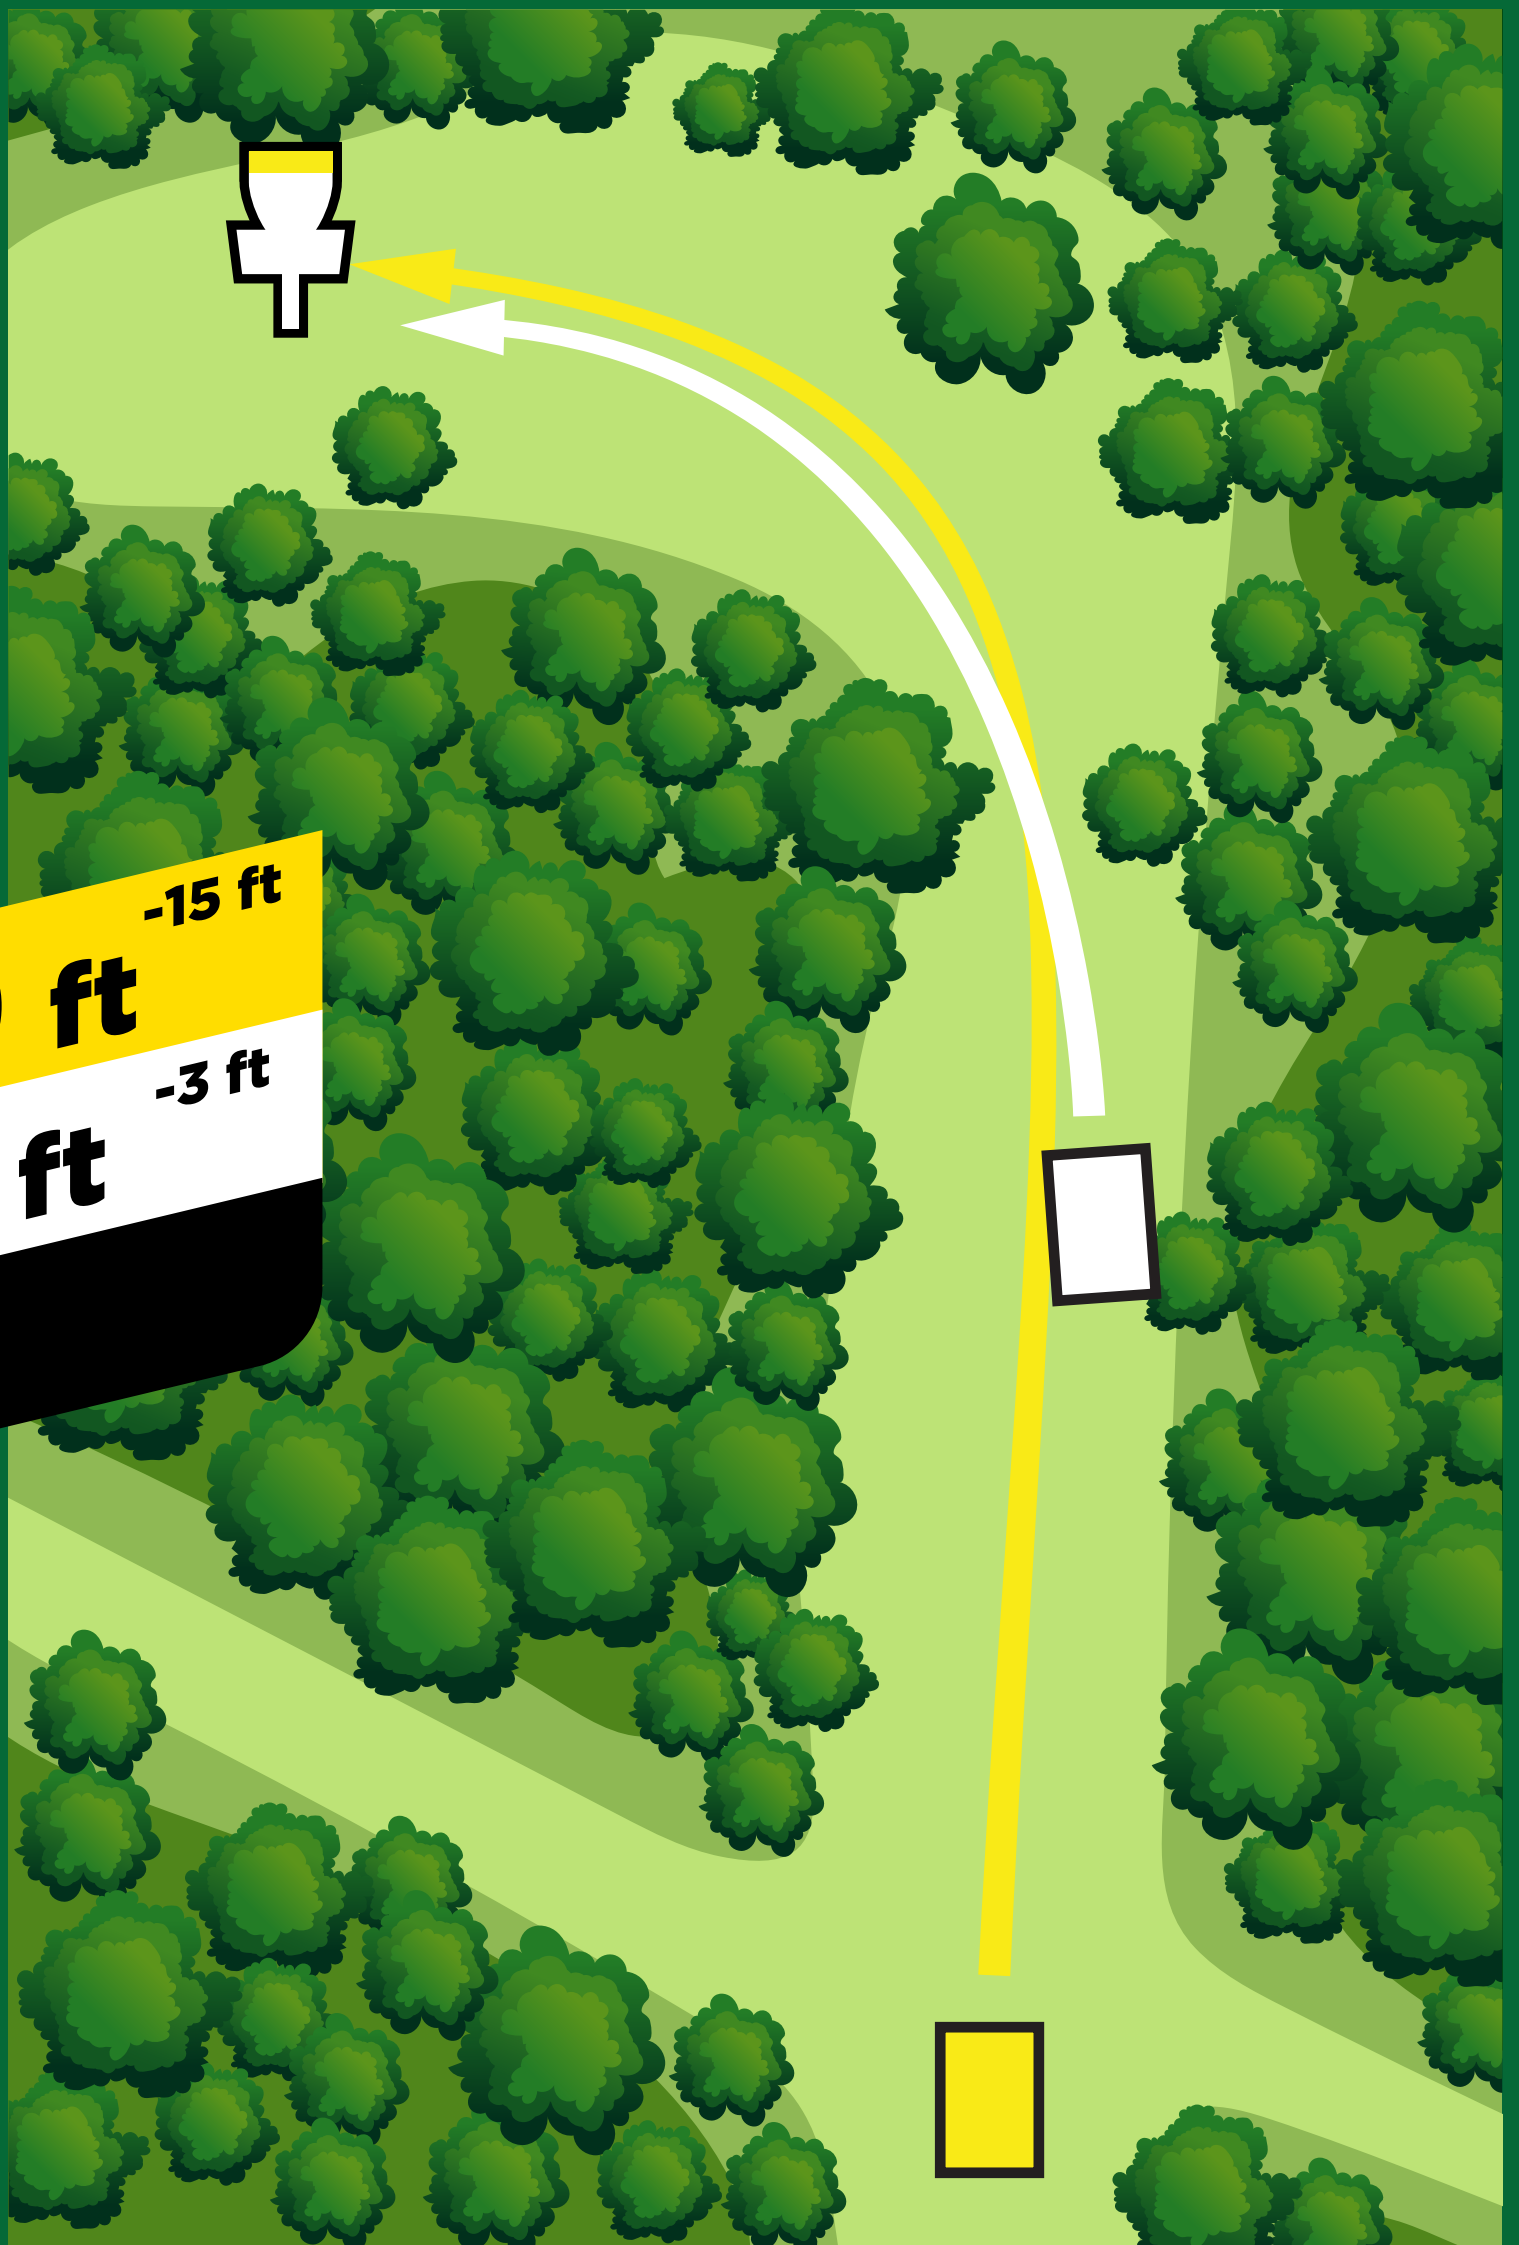

Hole	Distance (ft)	Par
10	284	3
11	279	3
12	224	3
13	241	3
14	410	4
15	453	3
16	312	3
17	639	4
18	372	3
Back	3214	29
Total	6674	59

Hole Rules: Westminster East

- 2. **Out of Bounds (Rule 806.02):** Beyond marked white line left of fairway,
- 3. **Relief Area (Rule 806.04):** Marked with red paint around swamp in fairway.
- 4. **Out of Bounds (Rule 806.02):** Beyond marked white line right of fairway.
- 15. **Out of Bounds (Rule 806.02):** Beyond marked white line long of fairway on gravel road.
- 17. **Out of Bounds (Rule 806.02):** Beyond marked white line right and long of fairway on gravel road.

Westminster Park East

Disc Golf Course

Hole
10

L 284 ft ^{+8 ft}
S 202 ft ^{+7 ft}
Par 3

PDGA | MAJOR

Westminster Park East

Disc Golf Course

Hole
11