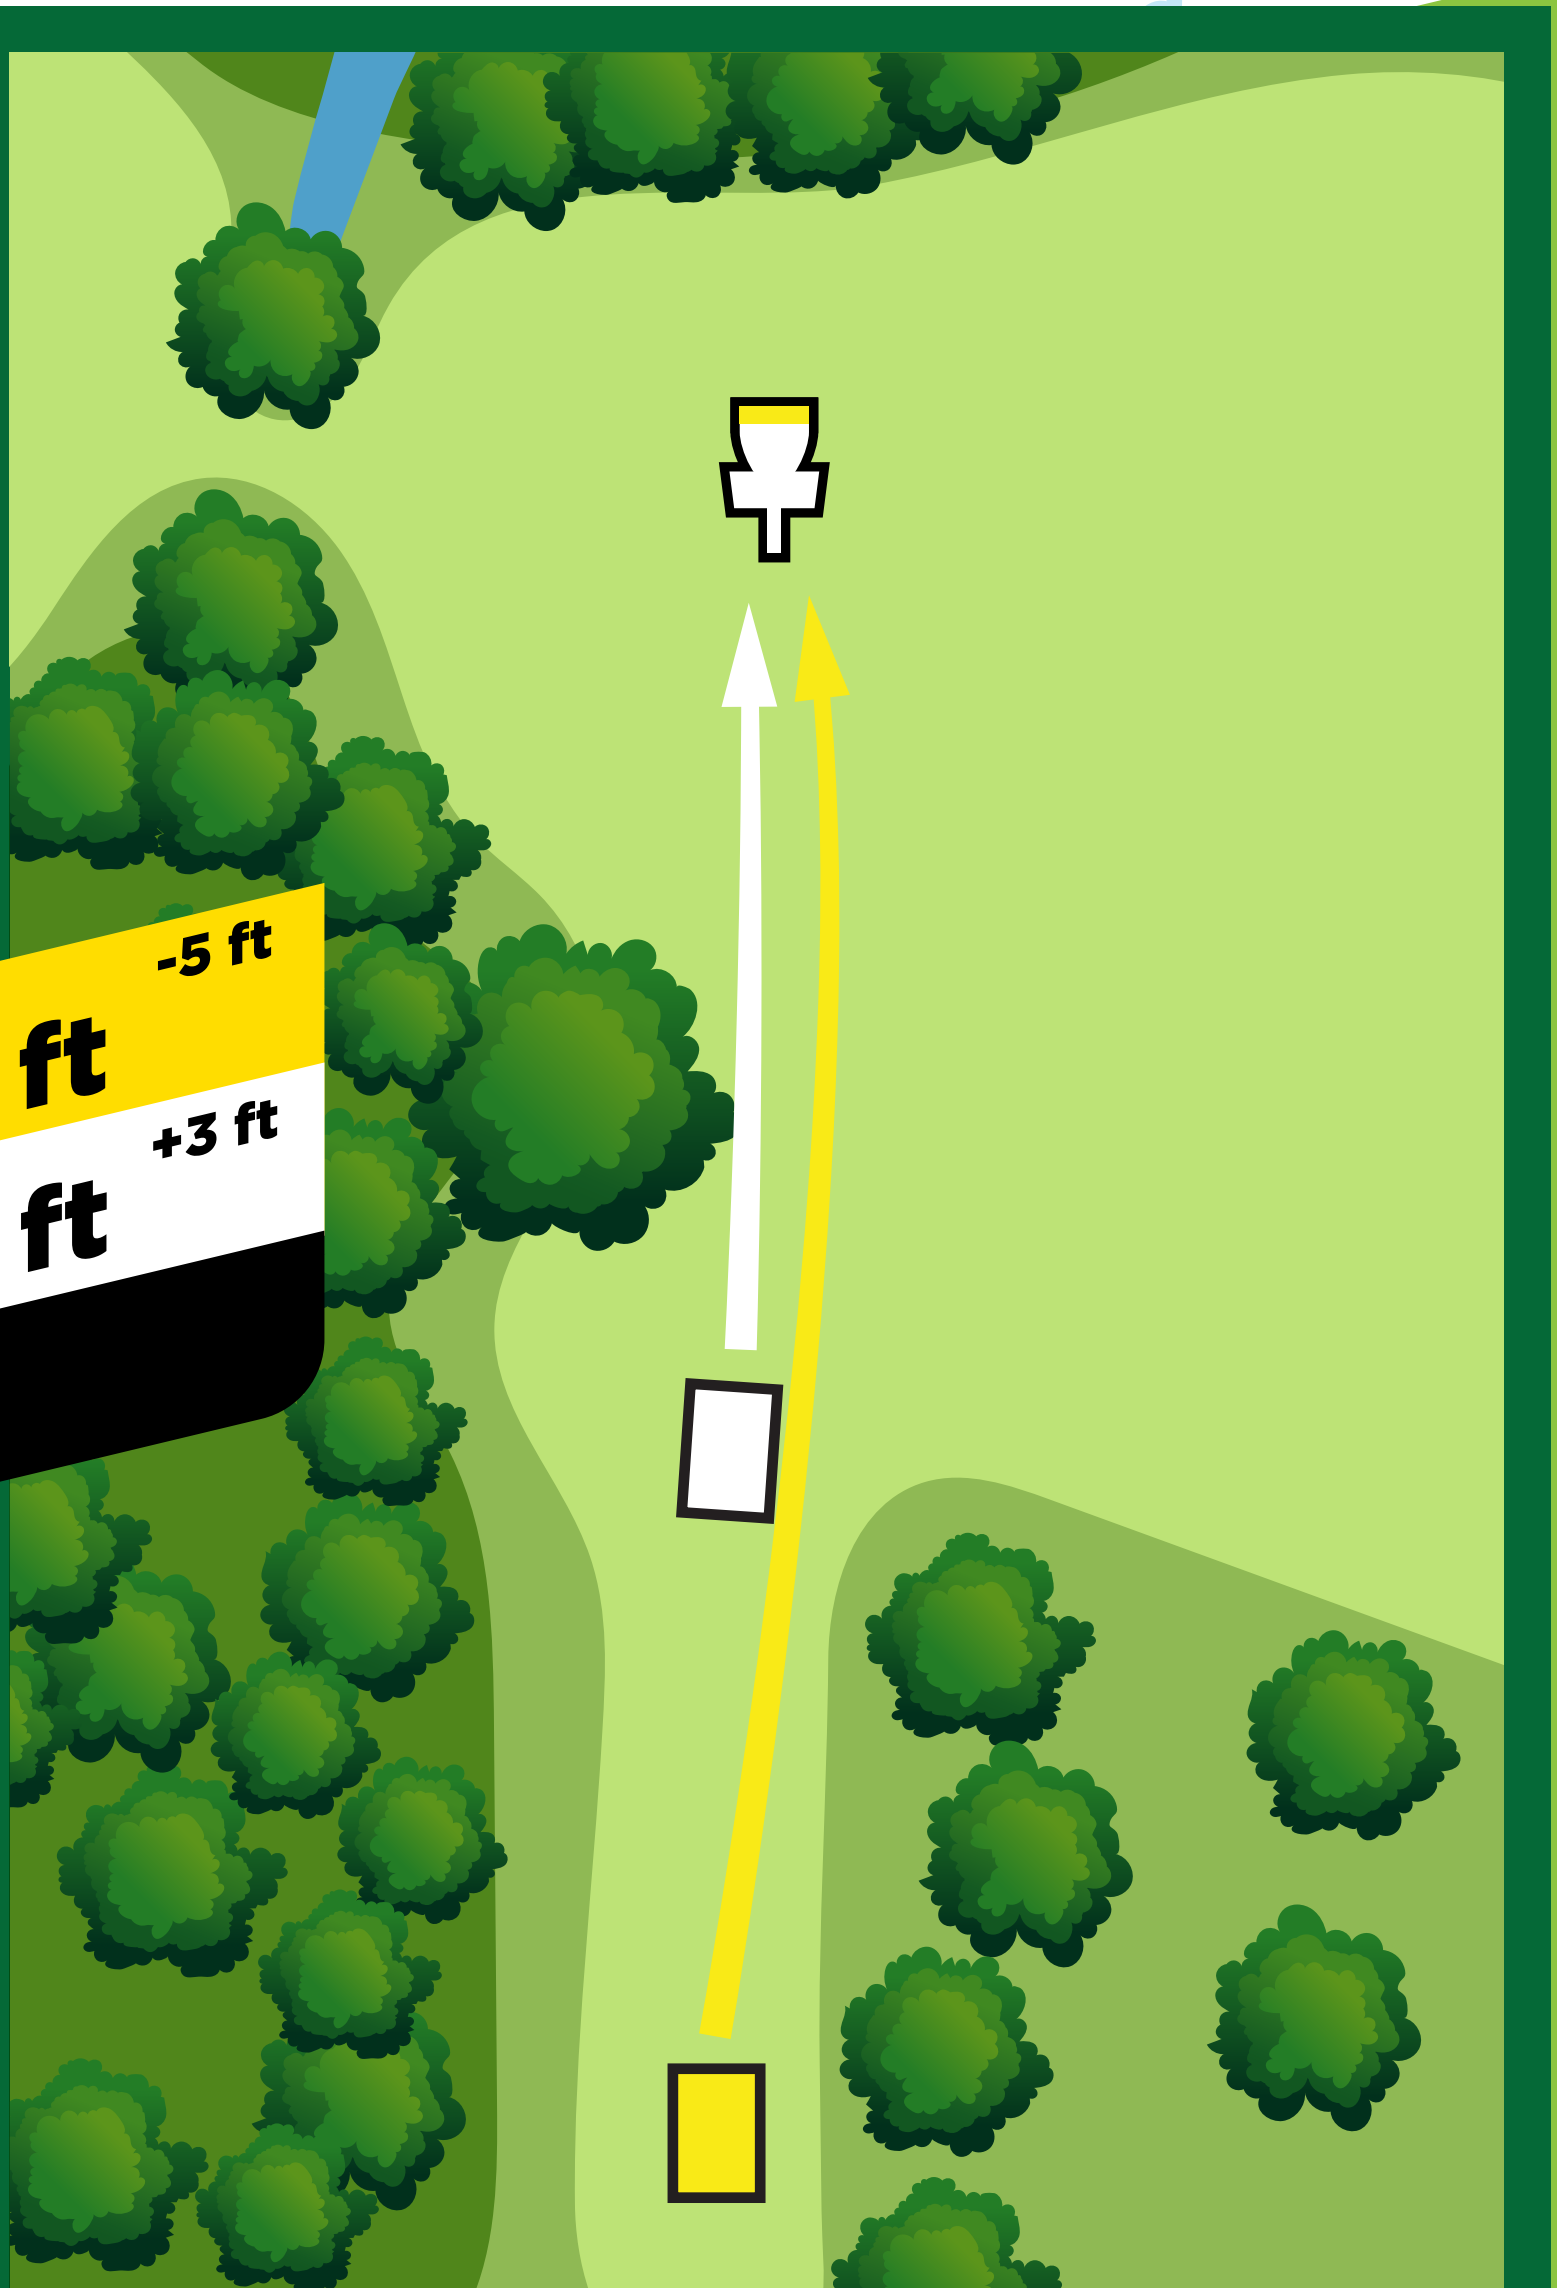

Westminster Park East

Disc Golf Course

Hole

2

L 281 ft -5 ft
S 176 ft +3 ft
Par 3

PDGA | MAJOR