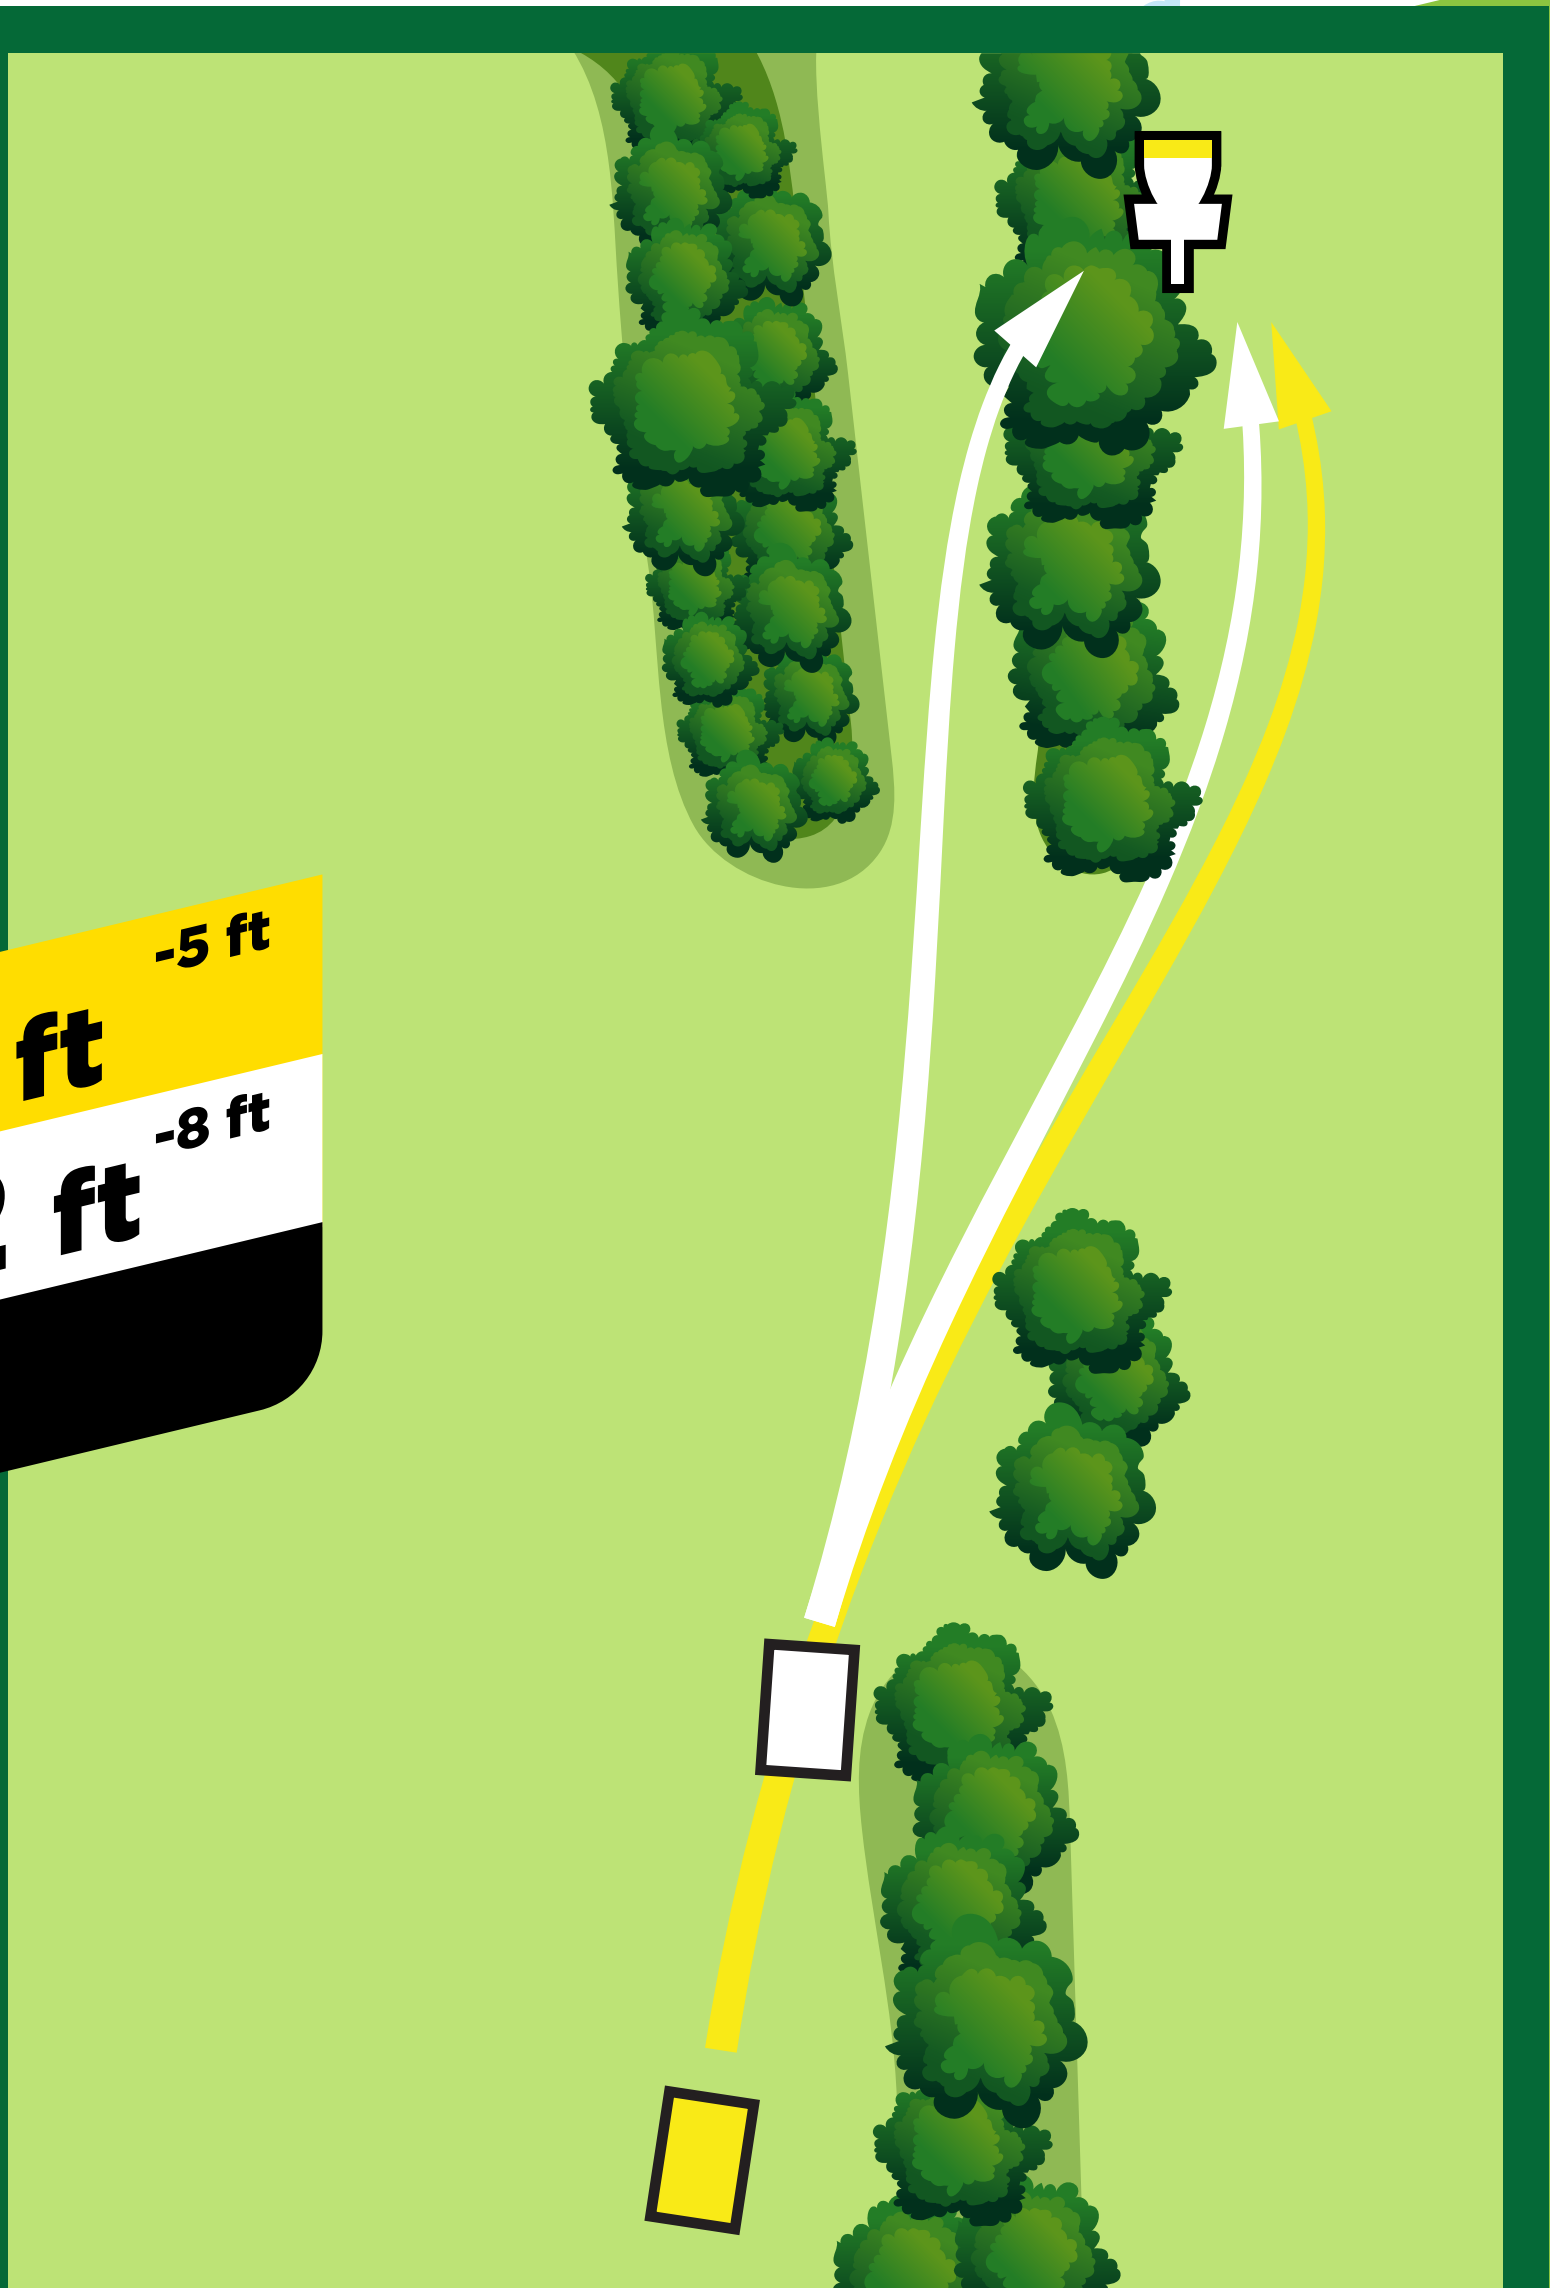

Hole	Distance (ft)	Par
10	284	3
11	279	3
12	224	3
13	241	3
14	410	4
15	453	3
16	312	3
17	639	4
18	372	3
Back	3214	29
Total	6674	59

Hole Rules: Westminster East

- 2. **Out of Bounds (Rule 806.02):** Beyond marked white line left of fairway,
- 3. **Relief Area (Rule 806.04):** Marked with red paint around swamp in fairway.
- 4. **Out of Bounds (Rule 806.02):** Beyond marked white line right of fairway.
- 15. **Out of Bounds (Rule 806.02):** Beyond marked white line long of fairway on gravel road.
- 17. **Out of Bounds (Rule 806.02):** Beyond marked white line right and long of fairway on gravel road.

Hole
16

L 312 ft -5 ft

S 242 ft -8 ft

Par 3

PDGA | MAJOR

Westminster Park East

Disc Golf Course

Hole 17

PDGA | MAJOR

Westminster Park East

Disc Golf Course

Hole
18

L 372 ft -32 ft
S 301 ft -26 ft
Par 3

PDGA | MAJOR