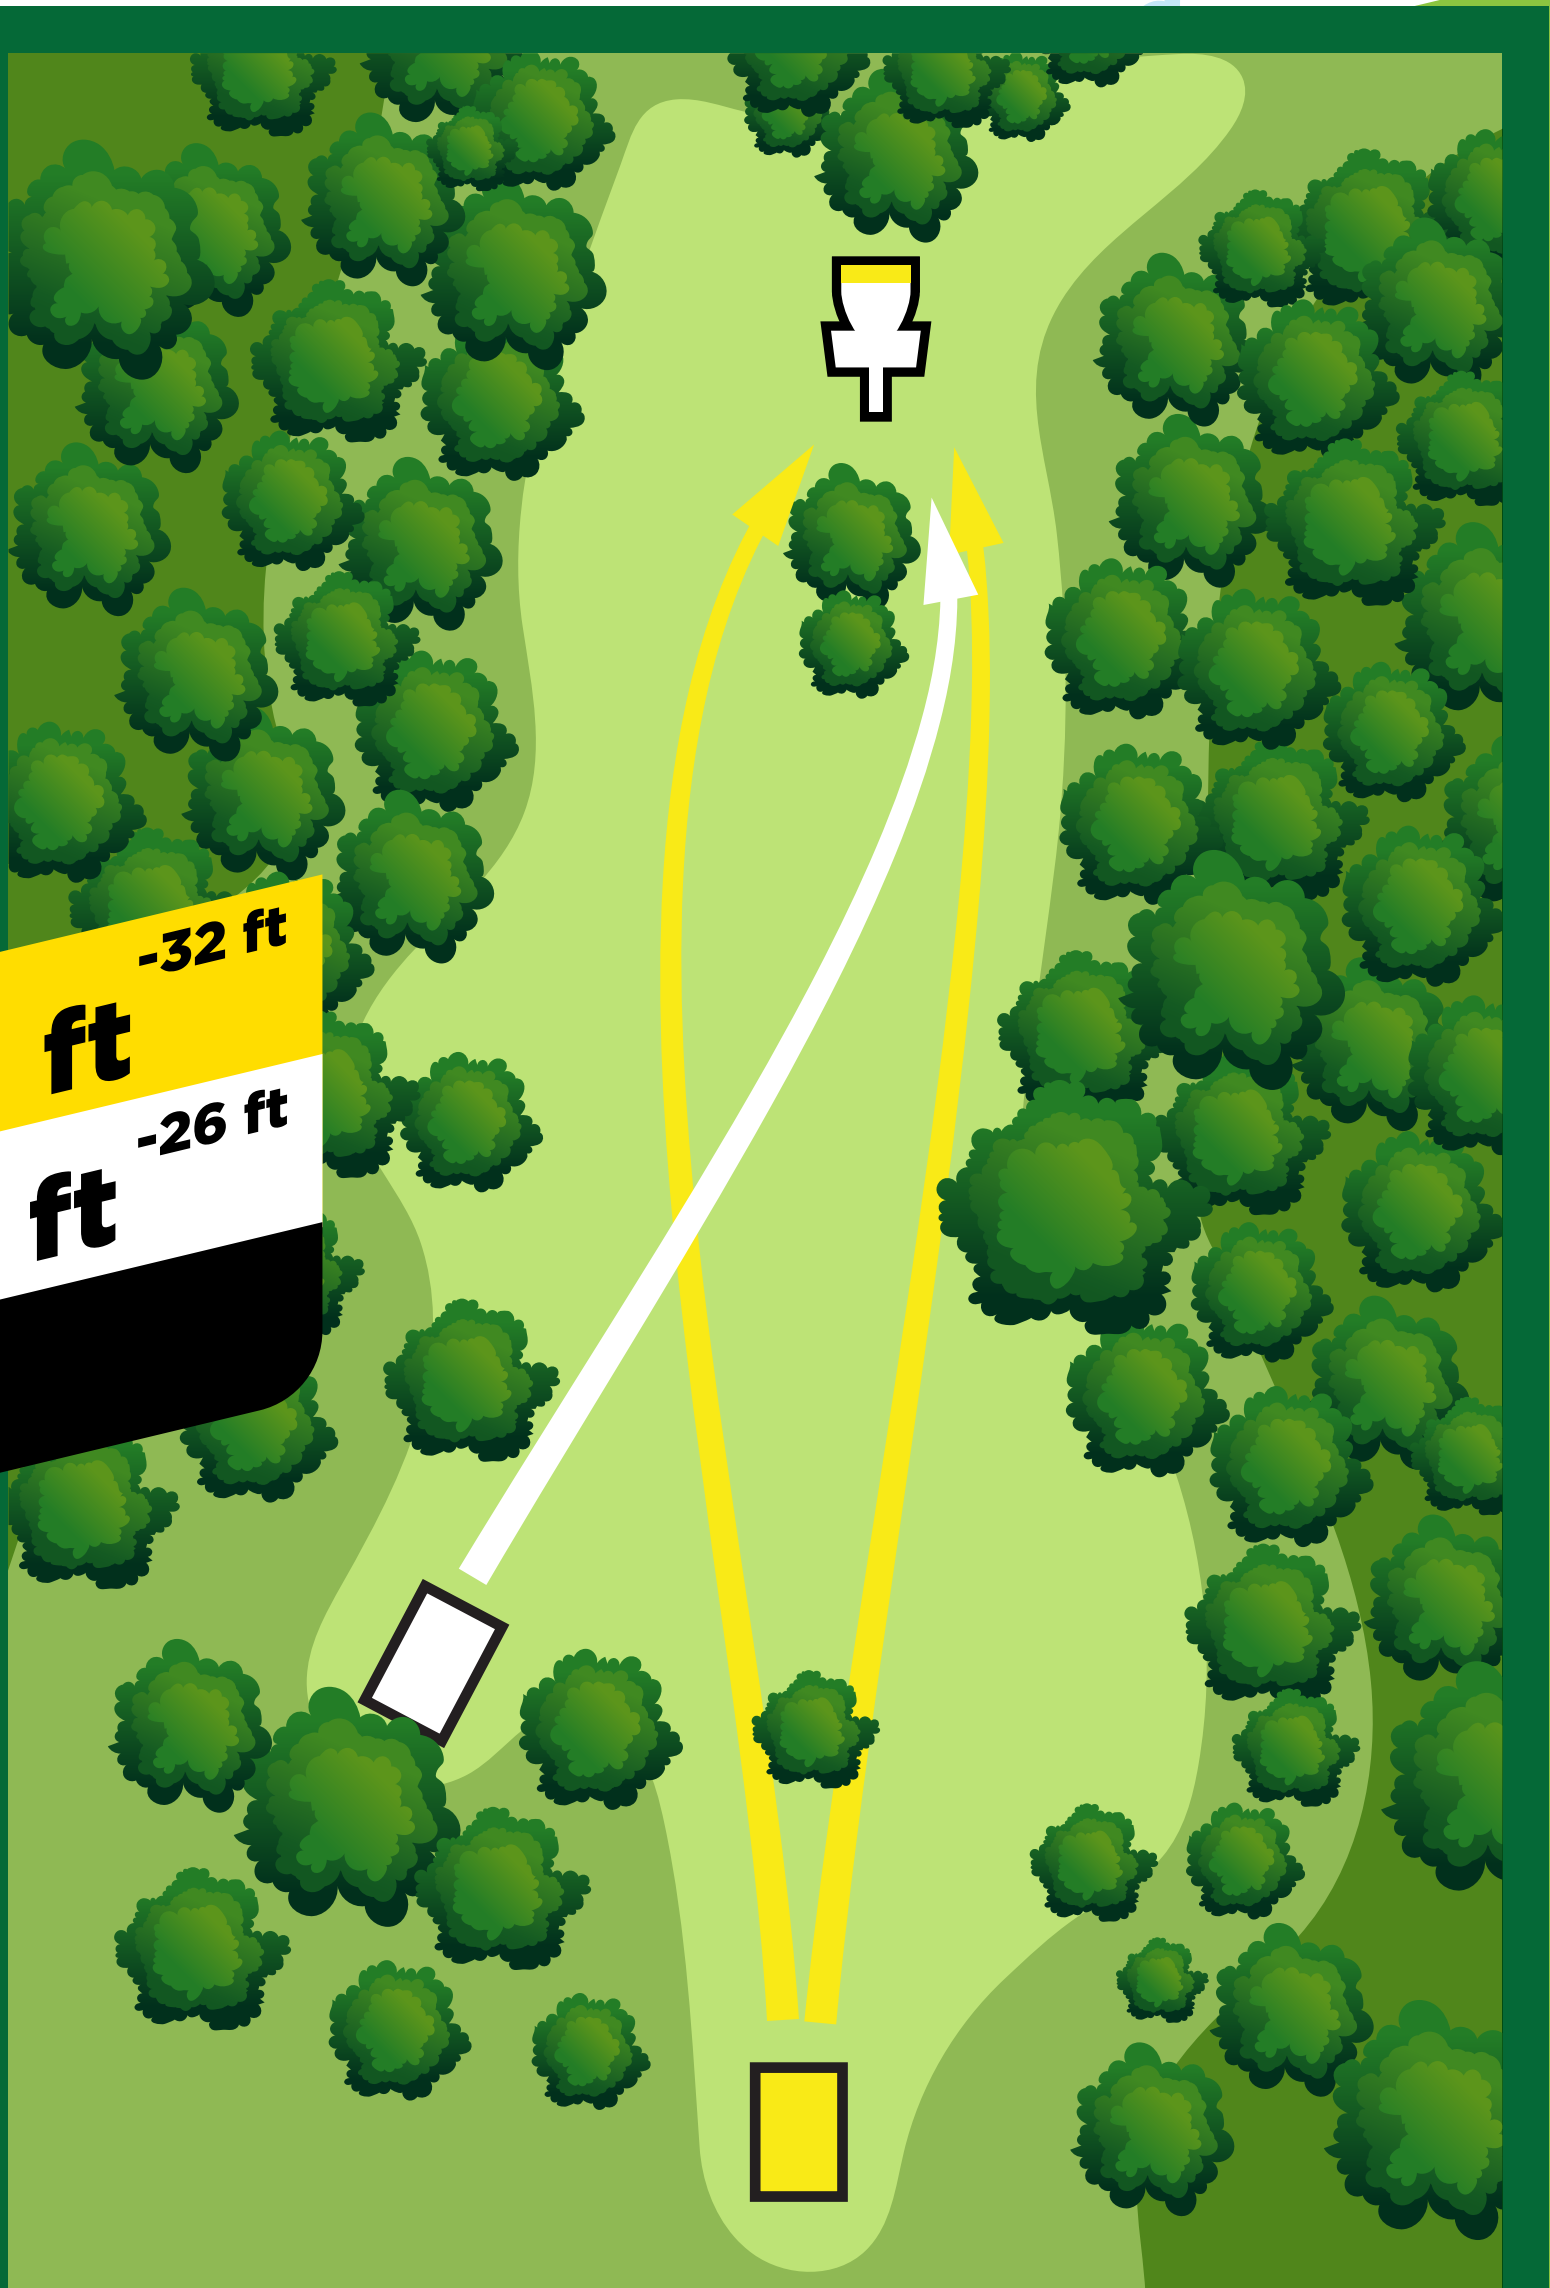

Hole	Distance (ft)	Par
10	284	3
11	279	3
12	224	3
13	241	3
14	410	4
15	453	3
16	312	3
17	639	4
18	372	3
Back	3214	29
Total	6674	59

Hole Rules: Westminster East

- 2. **Out of Bounds (Rule 806.02):** Beyond marked white line left of fairway,
- 3. **Relief Area (Rule 806.04):** Marked with red paint around swamp in fairway.
- 4. **Out of Bounds (Rule 806.02):** Beyond marked white line right of fairway.
- 15. **Out of Bounds (Rule 806.02):** Beyond marked white line long of fairway on gravel road.
- 17. **Out of Bounds (Rule 806.02):** Beyond marked white line right and long of fairway on gravel road.

Hole
16

L 312 ft -5 ft

S 242 ft -8 ft

Par 3

PDGA | MAJOR

Westminster Park East

Disc Golf Course

Hole 17

PDGA | MAJOR

Westminster Park East

Disc Golf Course

Hole
18

L 372 ft -32 ft
S 301 ft -26 ft
Par 3

PDGA | MAJOR