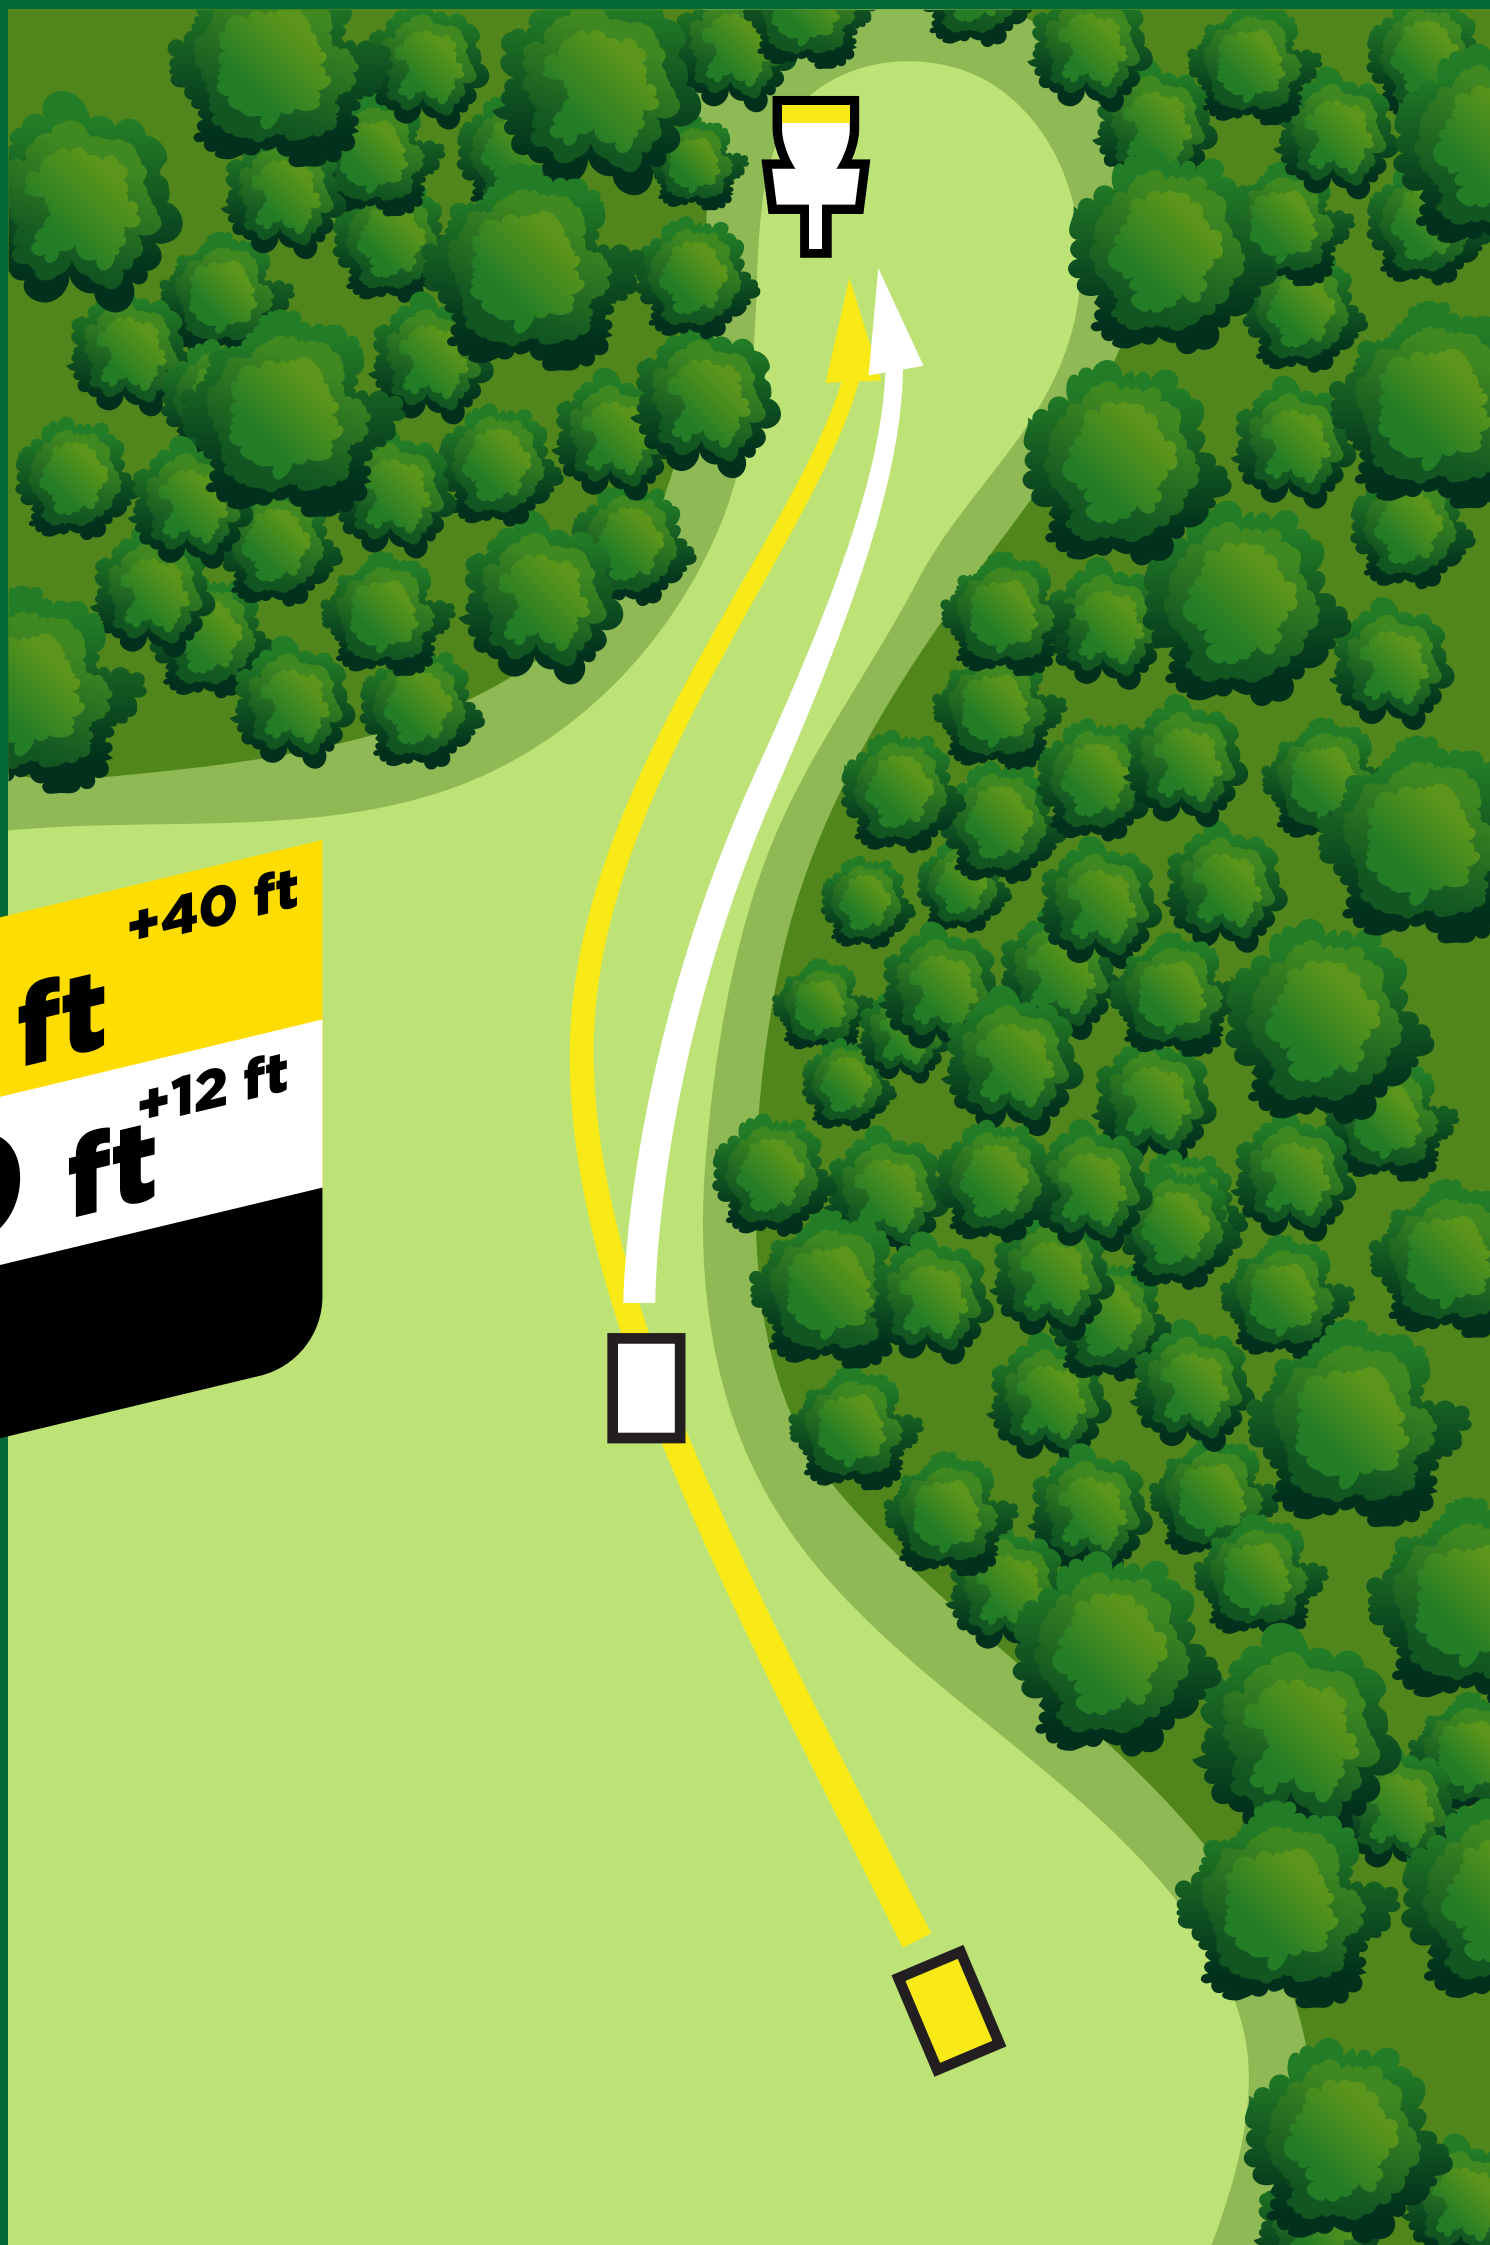

Hole	Distance (ft)	Par
10	284	3
11	279	3
12	224	3
13	241	3
14	410	4
15	453	3
16	312	3
17	639	4
18	372	3
Back	3214	29
Total	6674	59

Hole Rules: Westminster East

- 2. **Out of Bounds (Rule 806.02):** Beyond marked white line left of fairway,
- 3. **Relief Area (Rule 806.04):** Marked with red paint around swamp in fairway.
- 4. **Out of Bounds (Rule 806.02):** Beyond marked white line right of fairway.
- 15. **Out of Bounds (Rule 806.02):** Beyond marked white line long of fairway on gravel road.
- 17. **Out of Bounds (Rule 806.02):** Beyond marked white line right and long of fairway on gravel road.

Westminster Park East

Disc Golf Course

Hole 4

L 903 ft ^{+8 ft}
S 641 ft ^{+4 ft}
Par 5

PDGA | MAJOR

Westminster Park East

Disc Golf Course

Hole
5