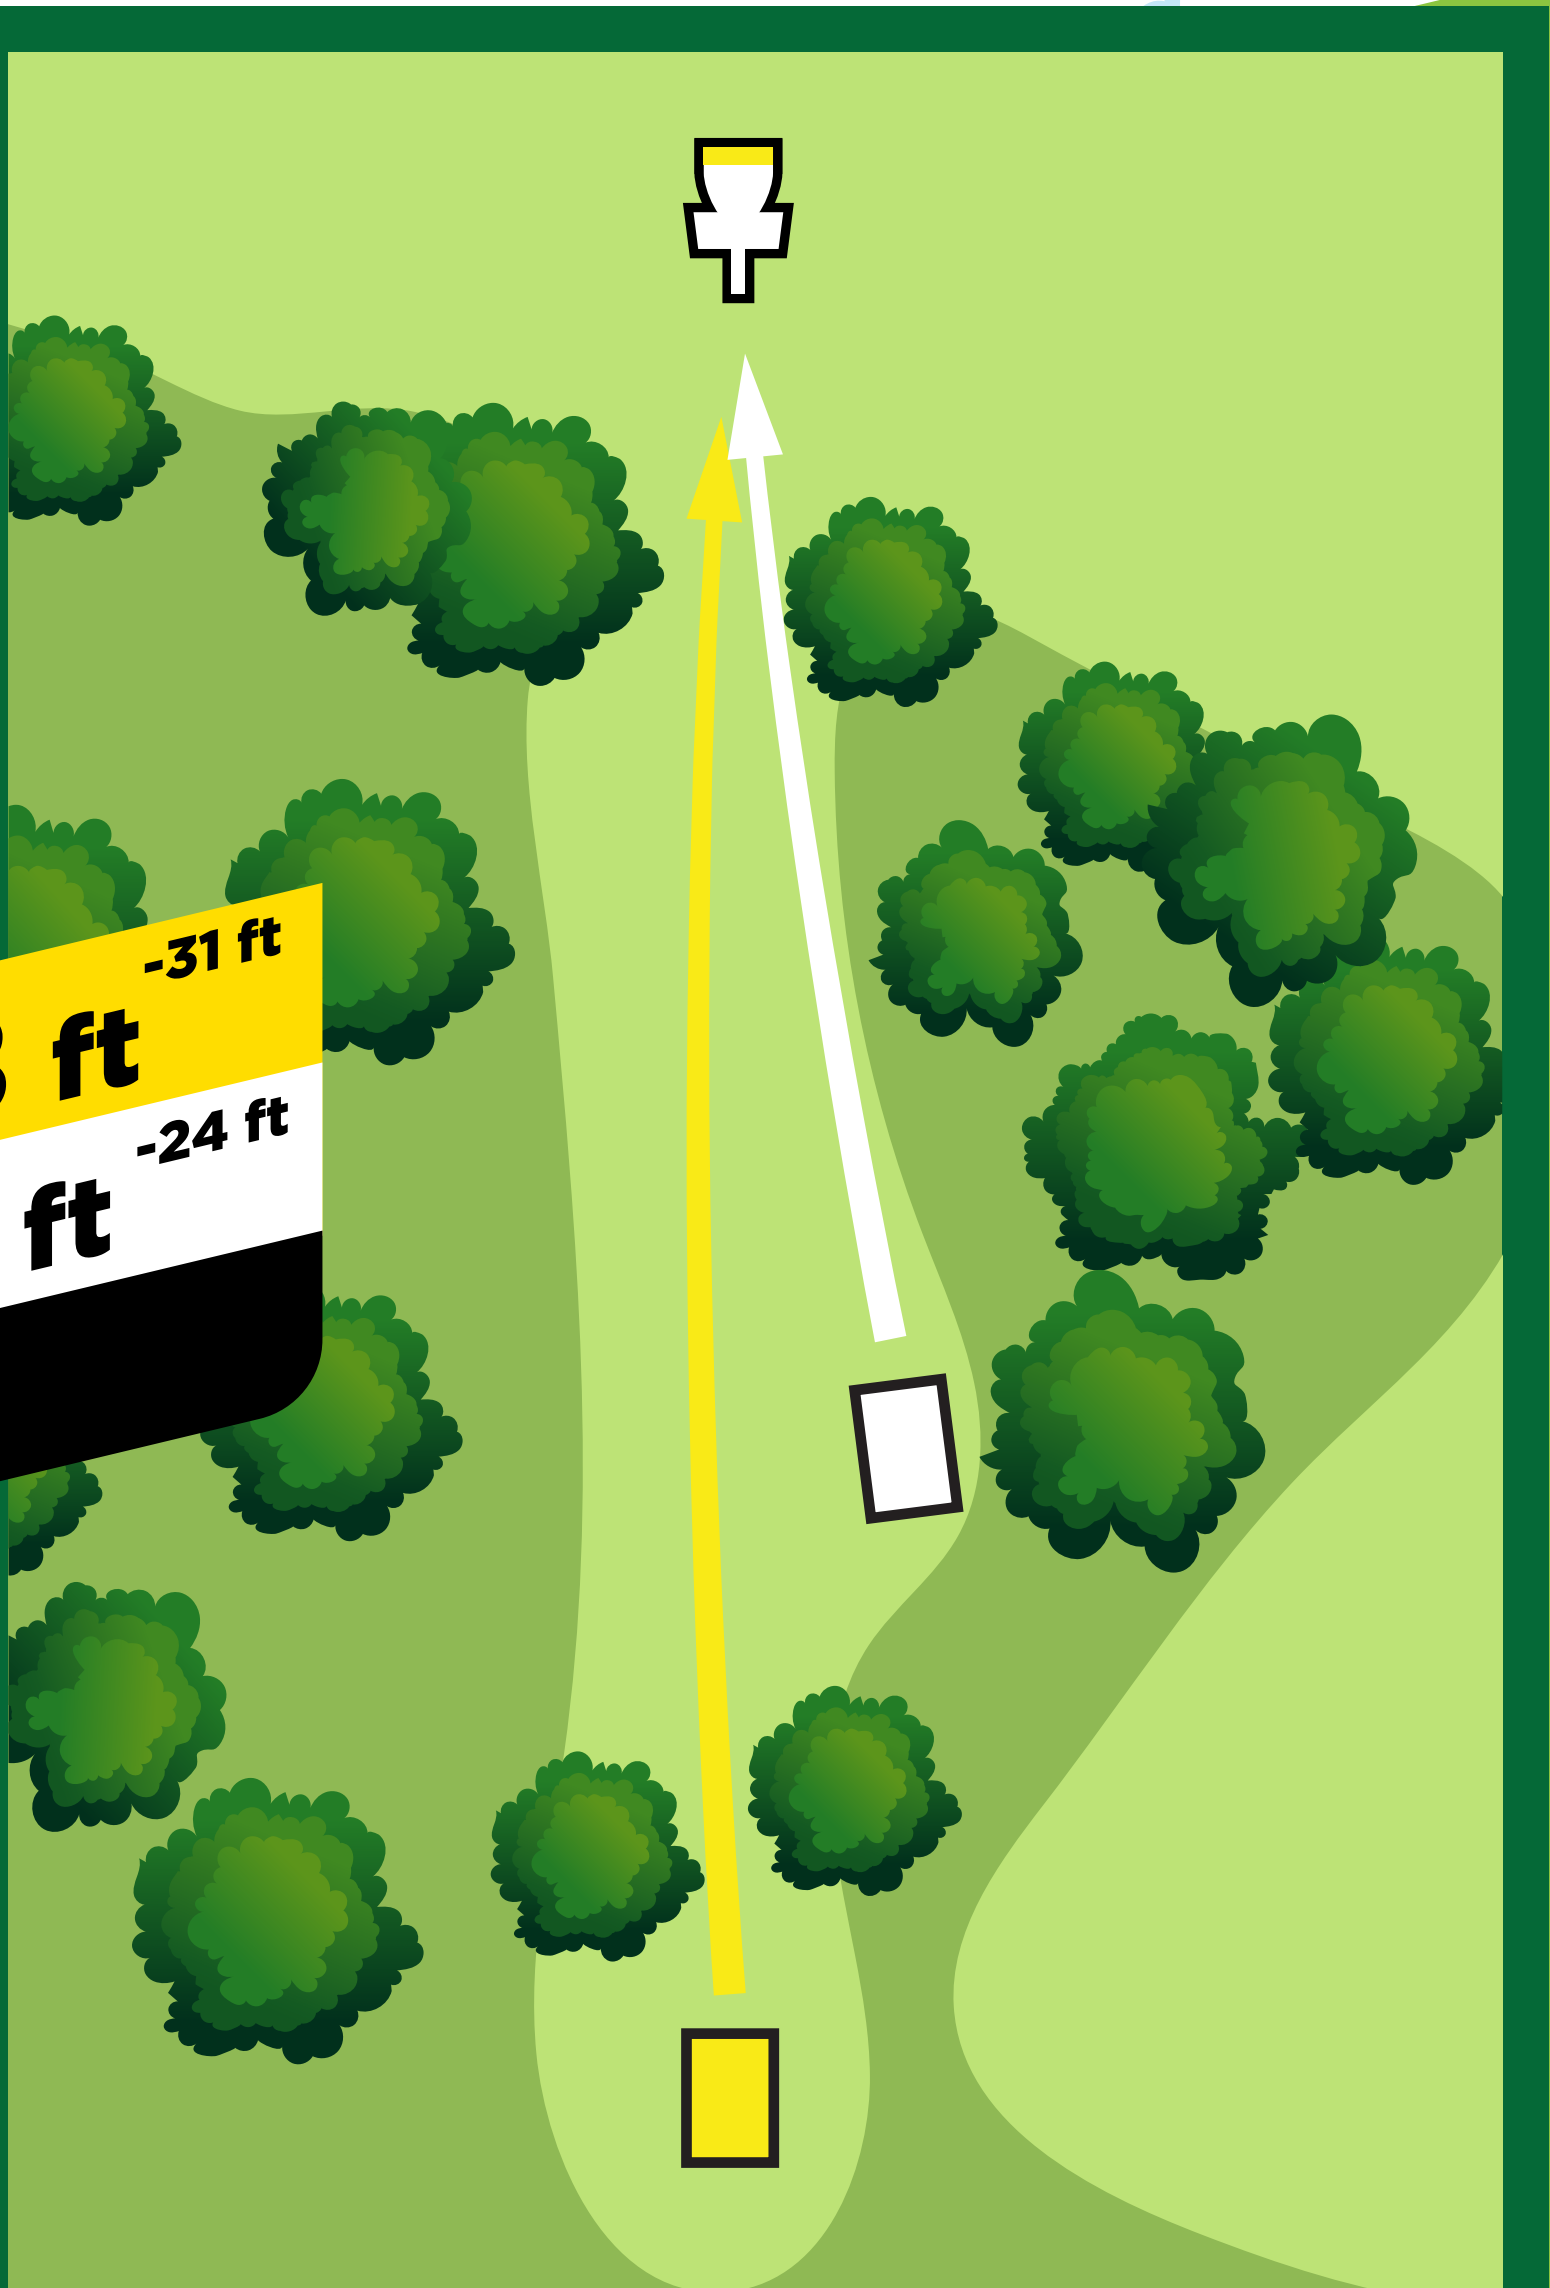

Westminster Park East

Disc Golf Course

PDGA | MAJOR

Scan this QR code to get UDisc on your phone. Free to start.

Course Information:

- Yellow Tees: Advanced
- White Tees: All players

Hole	Distance (ft)	Par
1	298	3
2	281	3
3	306	3
4	903	5
5	518	4
6	217	3
7	410	3
8	247	3
9	280	3
Front	3460	30

Hole	Distance (ft)	Par
10	284	3
11	279	3
12	224	3
13	241	3
14	410	4
15	453	3
16	312	3
17	639	4
18	372	3
Back	3214	29
Total	6674	59

Hole Rules: Westminster East

- 2. **Out of Bounds (Rule 806.02):** Beyond marked white line left of fairway,
- 3. **Relief Area (Rule 806.04):** Marked with red paint around swamp in fairway.
- 4. **Out of Bounds (Rule 806.02):** Beyond marked white line right of fairway.
- 15. **Out of Bounds (Rule 806.02):** Beyond marked white line long of fairway on gravel road.
- 17. **Out of Bounds (Rule 806.02):** Beyond marked white line right and long of fairway on gravel road.

Westminster Park East

Disc Golf Course

Hole 1

L 298 ft -31 ft
S 214 ft -24 ft
Par 3

PDGA | MAJOR

Westminster Park East

Disc Golf Course

Hole