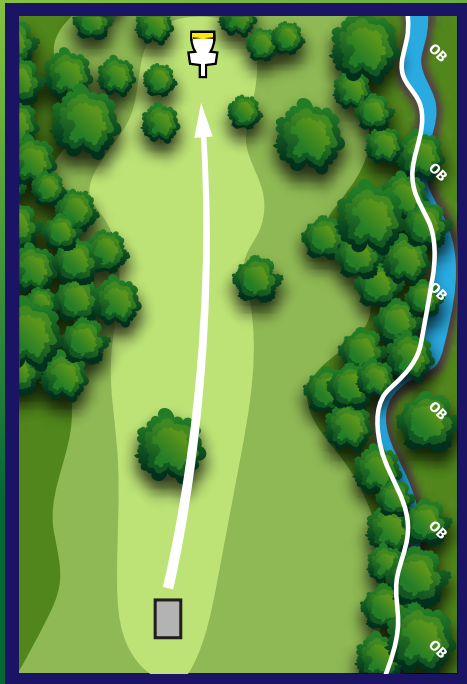

4000 India Hook Rd, Rock Hill, SC

Hole Rules: Westminster West

1. **Out of Bounds (Rule 806.02):** Beyond marked white line along gravel road.
2. **Out of Bounds (Rule 806.02):** Beyond marked white line along gravel road.
3. **Mandatory (Rule 804.01):** Discs may not enter restricted space to the right of the marked mandatory right of fairway. Drop Zone for missed mandatory marked in fairway. **Out of Bounds (Rule 806.02):** Beyond marked white line right of fairway.
4. **Out of Bounds (Rule 806.02):** Beyond marked white line right of fairway.
6. **Out of Bounds (Rule 806.02):** Beyond marked white line left of fairway.
7. **Out of Bounds (Rule 806.02):** Beyond marked white line right of fairway.
9. **Out of Bounds (Rule 806.02):** Beyond marked white line right of fairway.
10. **Out of Bounds (Rule 806.02):** Beyond marked white line left of fairway.
11. **Out of Bounds (Rule 806.02):** Beyond marked white line left of fairway.
15. **Out of Bounds (Rule 806.02):** Beyond marked white line left of fairway.
16. **Mandatory (Rule 804.01):** Discs may not enter restricted space to the right of marked mandatory in fairway.
Drop Zone for missed mandatory marked in fairway. **Out of Bounds (Rule 806.02):** Beyond marked white line left and long of fairway.
18. **Out of Bounds (Rule 806.02):** Beyond marked white line left and long of fairway. **Hazard (Rule: 806.05):** Beyond marked yellow lines surrounding fairway and green.

Hole 4

261 ft

Par 3

Westminster West
Disc Golf Course

INNOVA
DISC GOLF

Hole 5

185 ft

Par 3

Westminster West
Disc Golf Course

INNOVA
DISC GOLF

Hole 6

501 ft

Par 4

Westminster West
Disc Golf Course

INNOVA
INNOVA
DISC GOLF

Hole 7

303 ft

Par 3

Westminster West
Disc Golf Course

INNOVA
INNOVA
DISC GOLF

Hole 8

181 ft

Par 3

Westminster West
Disc Golf Course