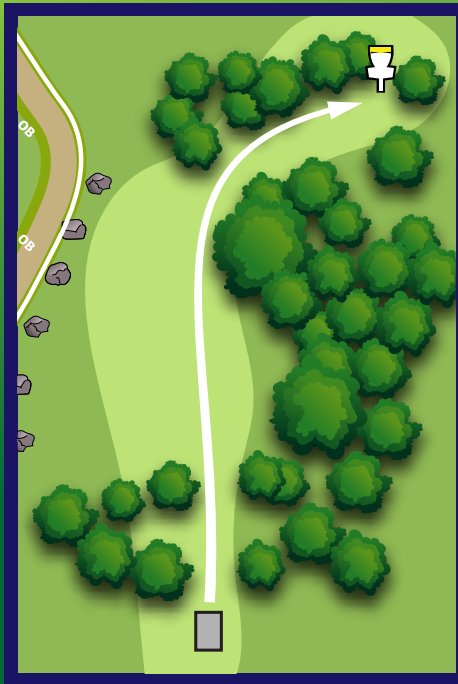

4000 India Hook Rd, Rock Hill, SC

Hole Rules: Westminster West

1. **Out of Bounds (Rule 806.02):** Beyond marked white line along gravel road.
2. **Out of Bounds (Rule 806.02):** Beyond marked white line along gravel road.
3. **Mandatory (Rule 804.01):** Discs may not enter restricted space to the right of the marked mandatory right of fairway. Drop Zone for missed mandatory marked in fairway. **Out of Bounds (Rule 806.02):** Beyond marked white line right of fairway.
4. **Out of Bounds (Rule 806.02):** Beyond marked white line right of fairway.
6. **Out of Bounds (Rule 806.02):** Beyond marked white line left of fairway.
7. **Out of Bounds (Rule 806.02):** Beyond marked white line right of fairway.
9. **Out of Bounds (Rule 806.02):** Beyond marked white line right of fairway.
10. **Out of Bounds (Rule 806.02):** Beyond marked white line left of fairway.
11. **Out of Bounds (Rule 806.02):** Beyond marked white line left of fairway.
15. **Out of Bounds (Rule 806.02):** Beyond marked white line left of fairway.
16. **Mandatory (Rule 804.01):** Discs may not enter restricted space to the right of marked mandatory in fairway.
Drop Zone for missed mandatory marked in fairway. **Out of Bounds (Rule 806.02):** Beyond marked white line left and long of fairway.
18. **Out of Bounds (Rule 806.02):** Beyond marked white line left and long of fairway. **Hazard (Rule: 806.05):** Beyond marked yellow lines surrounding fairway and green.

INNOVA
DISC GOLF

Hole 9

241 ft

Par 3

Westminster West
Disc Golf Course

INNOVA
DISC GOLF

Hole 10

251 ft

Par 3

Westminster West
Disc Golf Course

INNOVA
DISC GOLF

Hole 11

444 ft

Par 4

Westminster West
Disc Golf Course

INNOVA
DISC GOLF