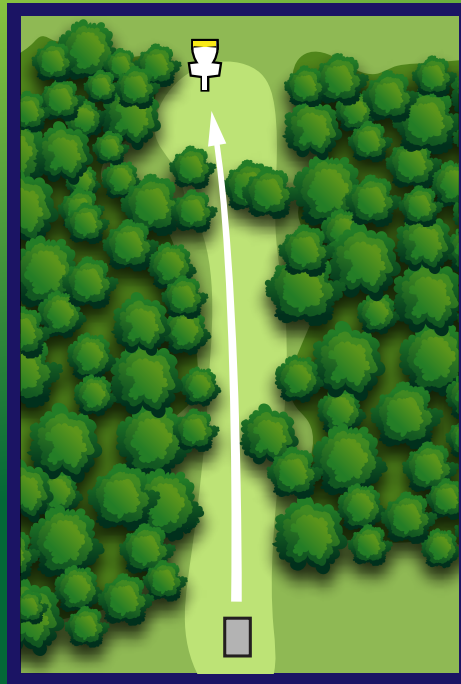

4000 India Hook Rd, Rock Hill, SC

Hole Rules: Westminster West

1. **Out of Bounds (Rule 806.02):** Beyond marked white line along gravel road.
2. **Out of Bounds (Rule 806.02):** Beyond marked white line along gravel road.
3. **Mandatory (Rule 804.01):** Discs may not enter restricted space to the right of the marked mandatory right of fairway. Drop Zone for missed mandatory marked in fairway. **Out of Bounds (Rule 806.02):** Beyond marked white line right of fairway.
4. **Out of Bounds (Rule 806.02):** Beyond marked white line right of fairway.
6. **Out of Bounds (Rule 806.02):** Beyond marked white line left of fairway.
7. **Out of Bounds (Rule 806.02):** Beyond marked white line right of fairway.
9. **Out of Bounds (Rule 806.02):** Beyond marked white line right of fairway.
10. **Out of Bounds (Rule 806.02):** Beyond marked white line left of fairway.
11. **Out of Bounds (Rule 806.02):** Beyond marked white line left of fairway.
15. **Out of Bounds (Rule 806.02):** Beyond marked white line left of fairway.
16. **Mandatory (Rule 804.01):** Discs may not enter restricted space to the right of marked mandatory in fairway.
Drop Zone for missed mandatory marked in fairway. **Out of Bounds (Rule 806.02):** Beyond marked white line left and long of fairway.
18. **Out of Bounds (Rule 806.02):** Beyond marked white line left and long of fairway. **Hazard (Rule: 806.05):** Beyond marked yellow lines surrounding fairway and green.

303 ft

Par 3

Westminster West
Disc Golf Course

INNOVA
INNOVA
DISC GOLF

Hole 8

181 ft

Par 3

Westminster West
Disc Golf Course

INNOVA
DISC GOLF

Hole 9

241 ft

Par 3

Westminster West
Disc Golf Course

INNOVA
DISC GOLF

Hole 10

251 ft