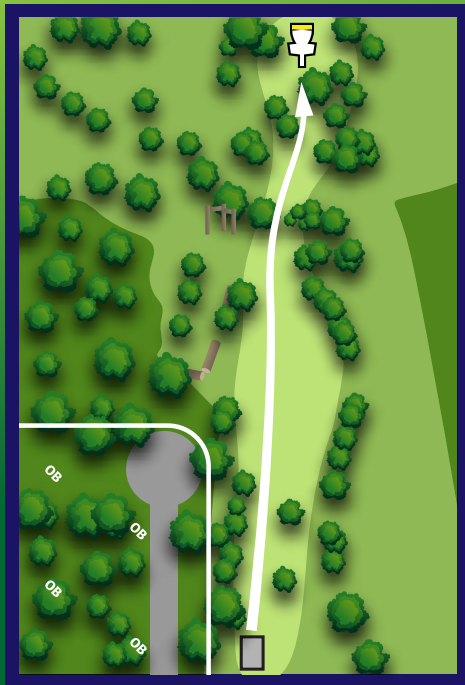

4000 India Hook Rd, Rock Hill, SC

Hole Rules: Westminster West

1. **Out of Bounds (Rule 806.02):** Beyond marked white line along gravel road.
2. **Out of Bounds (Rule 806.02):** Beyond marked white line along gravel road.
3. **Mandatory (Rule 804.01):** Discs may not enter restricted space to the right of the marked mandatory right of fairway. Drop Zone for missed mandatory marked in fairway. **Out of Bounds (Rule 806.02):** Beyond marked white line right of fairway.
4. **Out of Bounds (Rule 806.02):** Beyond marked white line right of fairway.
6. **Out of Bounds (Rule 806.02):** Beyond marked white line left of fairway.
7. **Out of Bounds (Rule 806.02):** Beyond marked white line right of fairway.
9. **Out of Bounds (Rule 806.02):** Beyond marked white line right of fairway.
10. **Out of Bounds (Rule 806.02):** Beyond marked white line left of fairway.
11. **Out of Bounds (Rule 806.02):** Beyond marked white line left of fairway.
15. **Out of Bounds (Rule 806.02):** Beyond marked white line left of fairway.
16. **Mandatory (Rule 804.01):** Discs may not enter restricted space to the right of marked mandatory in fairway.
Drop Zone for missed mandatory marked in fairway. **Out of Bounds (Rule 806.02):** Beyond marked white line left and long of fairway.
18. **Out of Bounds (Rule 806.02):** Beyond marked white line left and long of fairway. **Hazard (Rule: 806.05):** Beyond marked yellow lines surrounding fairway and green.

Par 3

Westminster West
Disc Golf Course

INNOVA
DISC GOLF

Hole 11

444 ft

Par 4

Westminster West
Disc Golf Course

INNOVA
DISC GOLF

Hole 12

269 ft

Par 3

Westminster West
Disc Golf Course

INNOVA
DISC GOLF

Hole 13

243 ft

Par 3

Westminster West
Disc Golf Course

INNOVA
DISC GOLF

Hole 14

420 ft

Par 4

Westminster West
Disc Golf Course

INNOVA
DISC GOLF

Hole 15