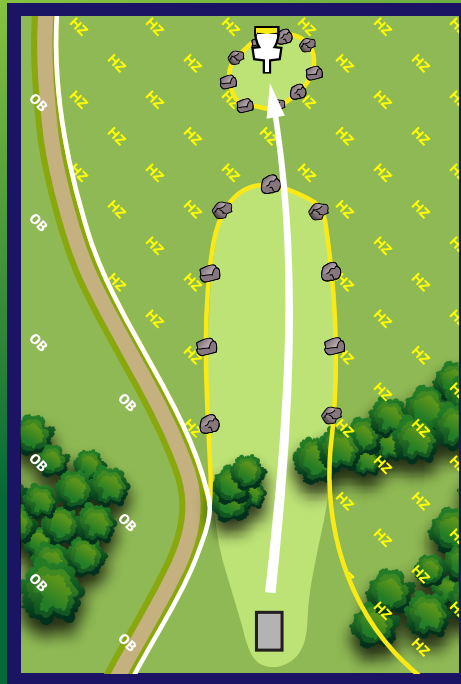

4000 India Hook Rd, Rock Hill, SC

Hole Rules: Westminster West

1. **Out of Bounds (Rule 806.02):** Beyond marked white line along gravel road.
2. **Out of Bounds (Rule 806.02):** Beyond marked white line along gravel road.
3. **Mandatory (Rule 804.01):** Discs may not enter restricted space to the right of the marked mandatory right of fairway. Drop Zone for missed mandatory marked in fairway. **Out of Bounds (Rule 806.02):** Beyond marked white line right of fairway.
4. **Out of Bounds (Rule 806.02):** Beyond marked white line right of fairway.
6. **Out of Bounds (Rule 806.02):** Beyond marked white line left of fairway.
7. **Out of Bounds (Rule 806.02):** Beyond marked white line right of fairway.
9. **Out of Bounds (Rule 806.02):** Beyond marked white line right of fairway.
10. **Out of Bounds (Rule 806.02):** Beyond marked white line left of fairway.
11. **Out of Bounds (Rule 806.02):** Beyond marked white line left of fairway.
15. **Out of Bounds (Rule 806.02):** Beyond marked white line left of fairway.
16. **Mandatory (Rule 804.01):** Discs may not enter restricted space to the right of marked mandatory in fairway.
Drop Zone for missed mandatory marked in fairway. **Out of Bounds (Rule 806.02):** Beyond marked white line left and long of fairway.
18. **Out of Bounds (Rule 806.02):** Beyond marked white line left and long of fairway. **Hazard (Rule: 806.05):** Beyond marked yellow lines surrounding fairway and green.

201 ft

Par 3

Westminster West
Disc Golf Course

INNOVA
DISC GOLF

Hole 16

312 ft

Par 3

Westminster West
Disc Golf Course

INNOVA
DISC GOLF

Hole 17

185 ft

Par 3

Westminster West
Disc Golf Course

INNOVA
DISC GOLF

Hole 18

620 ft

Par 5

Westminster West
Disc Golf Course