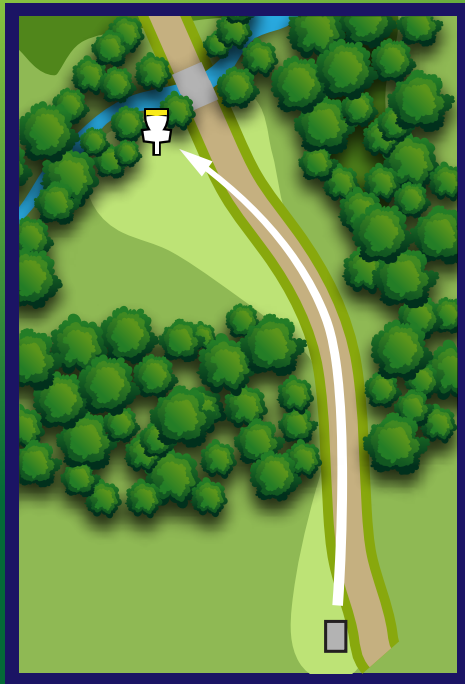

4000 India Hook Rd, Rock Hill, SC

Hole Rules: Westminster West

1. **Out of Bounds (Rule 806.02):** Beyond marked white line along gravel road.
2. **Out of Bounds (Rule 806.02):** Beyond marked white line along gravel road.
3. **Mandatory (Rule 804.01):** Discs may not enter restricted space to the right of the marked mandatory right of fairway. Drop Zone for missed mandatory marked in fairway. **Out of Bounds (Rule 806.02):** Beyond marked white line right of fairway.
4. **Out of Bounds (Rule 806.02):** Beyond marked white line right of fairway.
6. **Out of Bounds (Rule 806.02):** Beyond marked white line left of fairway.
7. **Out of Bounds (Rule 806.02):** Beyond marked white line right of fairway.
9. **Out of Bounds (Rule 806.02):** Beyond marked white line right of fairway.
10. **Out of Bounds (Rule 806.02):** Beyond marked white line left of fairway.
11. **Out of Bounds (Rule 806.02):** Beyond marked white line left of fairway.
15. **Out of Bounds (Rule 806.02):** Beyond marked white line left of fairway.
16. **Mandatory (Rule 804.01):** Discs may not enter restricted space to the right of marked mandatory in fairway.
Drop Zone for missed mandatory marked in fairway. **Out of Bounds (Rule 806.02):** Beyond marked white line left and long of fairway.
18. **Out of Bounds (Rule 806.02):** Beyond marked white line left and long of fairway. **Hazard (Rule: 806.05):** Beyond marked yellow lines surrounding fairway and green.

Hole 4

261 ft

Par 3

Westminster West
Disc Golf Course

INNOVA
DISC GOLF

Hole 5

185 ft

Par 3

Westminster West
Disc Golf Course

INNOVA
DISC GOLF

Hole 6

501 ft

Par 4

Westminster West
Disc Golf Course

INNOVA
INNOVA
DISC GOLF

Hole 7