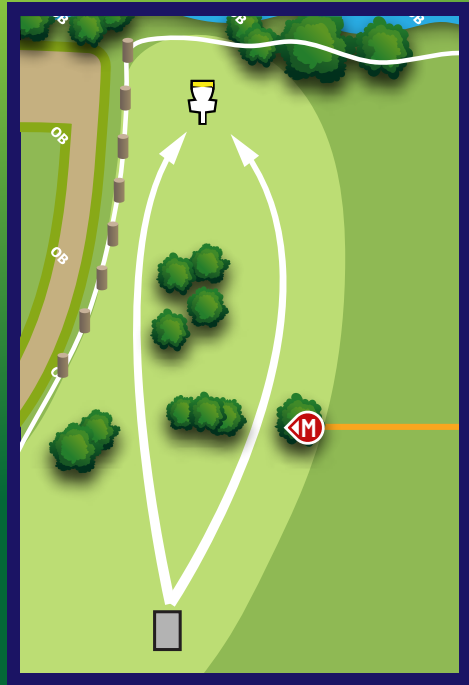

4000 India Hook Rd, Rock Hill, SC

Hole Rules: Westminster West

1. **Out of Bounds (Rule 806.02):** Beyond marked white line along gravel road.
2. **Out of Bounds (Rule 806.02):** Beyond marked white line along gravel road.
3. **Mandatory (Rule 804.01):** Discs may not enter restricted space to the right of the marked mandatory right of fairway. Drop Zone for missed mandatory marked in fairway. **Out of Bounds (Rule 806.02):** Beyond marked white line right of fairway.
4. **Out of Bounds (Rule 806.02):** Beyond marked white line right of fairway.
6. **Out of Bounds (Rule 806.02):** Beyond marked white line left of fairway.
7. **Out of Bounds (Rule 806.02):** Beyond marked white line right of fairway.
9. **Out of Bounds (Rule 806.02):** Beyond marked white line right of fairway.
10. **Out of Bounds (Rule 806.02):** Beyond marked white line left of fairway.
11. **Out of Bounds (Rule 806.02):** Beyond marked white line left of fairway.
15. **Out of Bounds (Rule 806.02):** Beyond marked white line left of fairway.
16. **Mandatory (Rule 804.01):** Discs may not enter restricted space to the right of marked mandatory in fairway.
Drop Zone for missed mandatory marked in fairway. **Out of Bounds (Rule 806.02):** Beyond marked white line left and long of fairway.
18. **Out of Bounds (Rule 806.02):** Beyond marked white line left and long of fairway. **Hazard (Rule: 806.05):** Beyond marked yellow lines surrounding fairway and green.

Westminster West
Disc Golf Course

INNOVA
DISC GOLF

Hole 14

420 ft

Par 4

Westminster West
Disc Golf Course

INNOVA
DISC GOLF

Hole 15

201 ft

Par 3

Westminster West
Disc Golf Course

INNOVA
DISC GOLF

Hole 16

312 ft

Par 3

Westminster West
Disc Golf Course

INNOVA
DISC GOLF

Hole 17

185 ft

Par 3

Westminster West
Disc Golf Course

INNOVA
DISC GOLF

Hole 18

620 ft