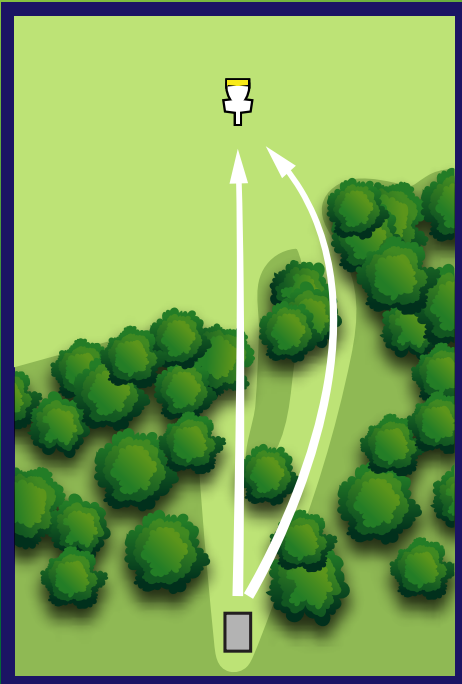

4000 India Hook Rd, Rock Hill, SC

Hole Rules: Westminster West

1. **Out of Bounds (Rule 806.02):** Beyond marked white line along gravel road.
2. **Out of Bounds (Rule 806.02):** Beyond marked white line along gravel road.
3. **Mandatory (Rule 804.01):** Discs may not enter restricted space to the right of the marked mandatory right of fairway. Drop Zone for missed mandatory marked in fairway. **Out of Bounds (Rule 806.02):** Beyond marked white line right of fairway.
4. **Out of Bounds (Rule 806.02):** Beyond marked white line right of fairway.
6. **Out of Bounds (Rule 806.02):** Beyond marked white line left of fairway.
7. **Out of Bounds (Rule 806.02):** Beyond marked white line right of fairway.
9. **Out of Bounds (Rule 806.02):** Beyond marked white line right of fairway.
10. **Out of Bounds (Rule 806.02):** Beyond marked white line left of fairway.
11. **Out of Bounds (Rule 806.02):** Beyond marked white line left of fairway.
15. **Out of Bounds (Rule 806.02):** Beyond marked white line left of fairway.
16. **Mandatory (Rule 804.01):** Discs may not enter restricted space to the right of marked mandatory in fairway.
Drop Zone for missed mandatory marked in fairway. **Out of Bounds (Rule 806.02):** Beyond marked white line left and long of fairway.
18. **Out of Bounds (Rule 806.02):** Beyond marked white line left and long of fairway. **Hazard (Rule: 806.05):** Beyond marked yellow lines surrounding fairway and green.

INNOVA
DISC GOLF

Hole 1

252 ft

Par 3

Westminster West
Disc Golf Course

INNOVA
DISC GOLF

Hole 2

216 ft