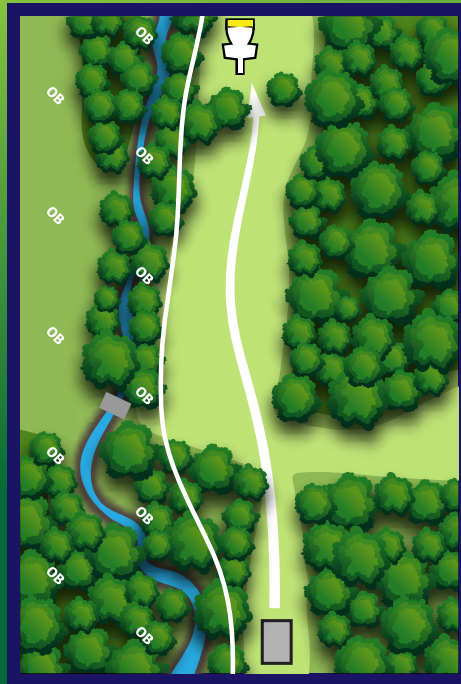

4000 India Hook Rd, Rock Hill, SC

Hole Rules: Westminster West

1. **Out of Bounds (Rule 806.02):** Beyond marked white line along gravel road.
2. **Out of Bounds (Rule 806.02):** Beyond marked white line along gravel road.
3. **Mandatory (Rule 804.01):** Discs may not enter restricted space to the right of the marked mandatory right of fairway. Drop Zone for missed mandatory marked in fairway. **Out of Bounds (Rule 806.02):** Beyond marked white line right of fairway.
4. **Out of Bounds (Rule 806.02):** Beyond marked white line right of fairway.
6. **Out of Bounds (Rule 806.02):** Beyond marked white line left of fairway.
7. **Out of Bounds (Rule 806.02):** Beyond marked white line right of fairway.
9. **Out of Bounds (Rule 806.02):** Beyond marked white line right of fairway.
10. **Out of Bounds (Rule 806.02):** Beyond marked white line left of fairway.
11. **Out of Bounds (Rule 806.02):** Beyond marked white line left of fairway.
15. **Out of Bounds (Rule 806.02):** Beyond marked white line left of fairway.
16. **Mandatory (Rule 804.01):** Discs may not enter restricted space to the right of marked mandatory in fairway.
Drop Zone for missed mandatory marked in fairway. **Out of Bounds (Rule 806.02):** Beyond marked white line left and long of fairway.
18. **Out of Bounds (Rule 806.02):** Beyond marked white line left and long of fairway. **Hazard (Rule: 806.05):** Beyond marked yellow lines surrounding fairway and green.

Westminster West
Disc Golf Course

INNOVA
DISC GOLF

Hole 6

501 ft

Par 4

Westminster West
Disc Golf Course

INNOVA
INNOVA
DISC GOLF

Hole 7

303 ft

Par 3

Westminster West
Disc Golf Course

INNOVA
INNOVA
DISC GOLF

Hole 8

181 ft

Par 3

Westminster West
Disc Golf Course

INNOVA
DISC GOLF

Hole 9

241 ft

Par 3

Westminster West
Disc Golf Course

INNOVA
DISC GOLF

Hole 10

251 ft