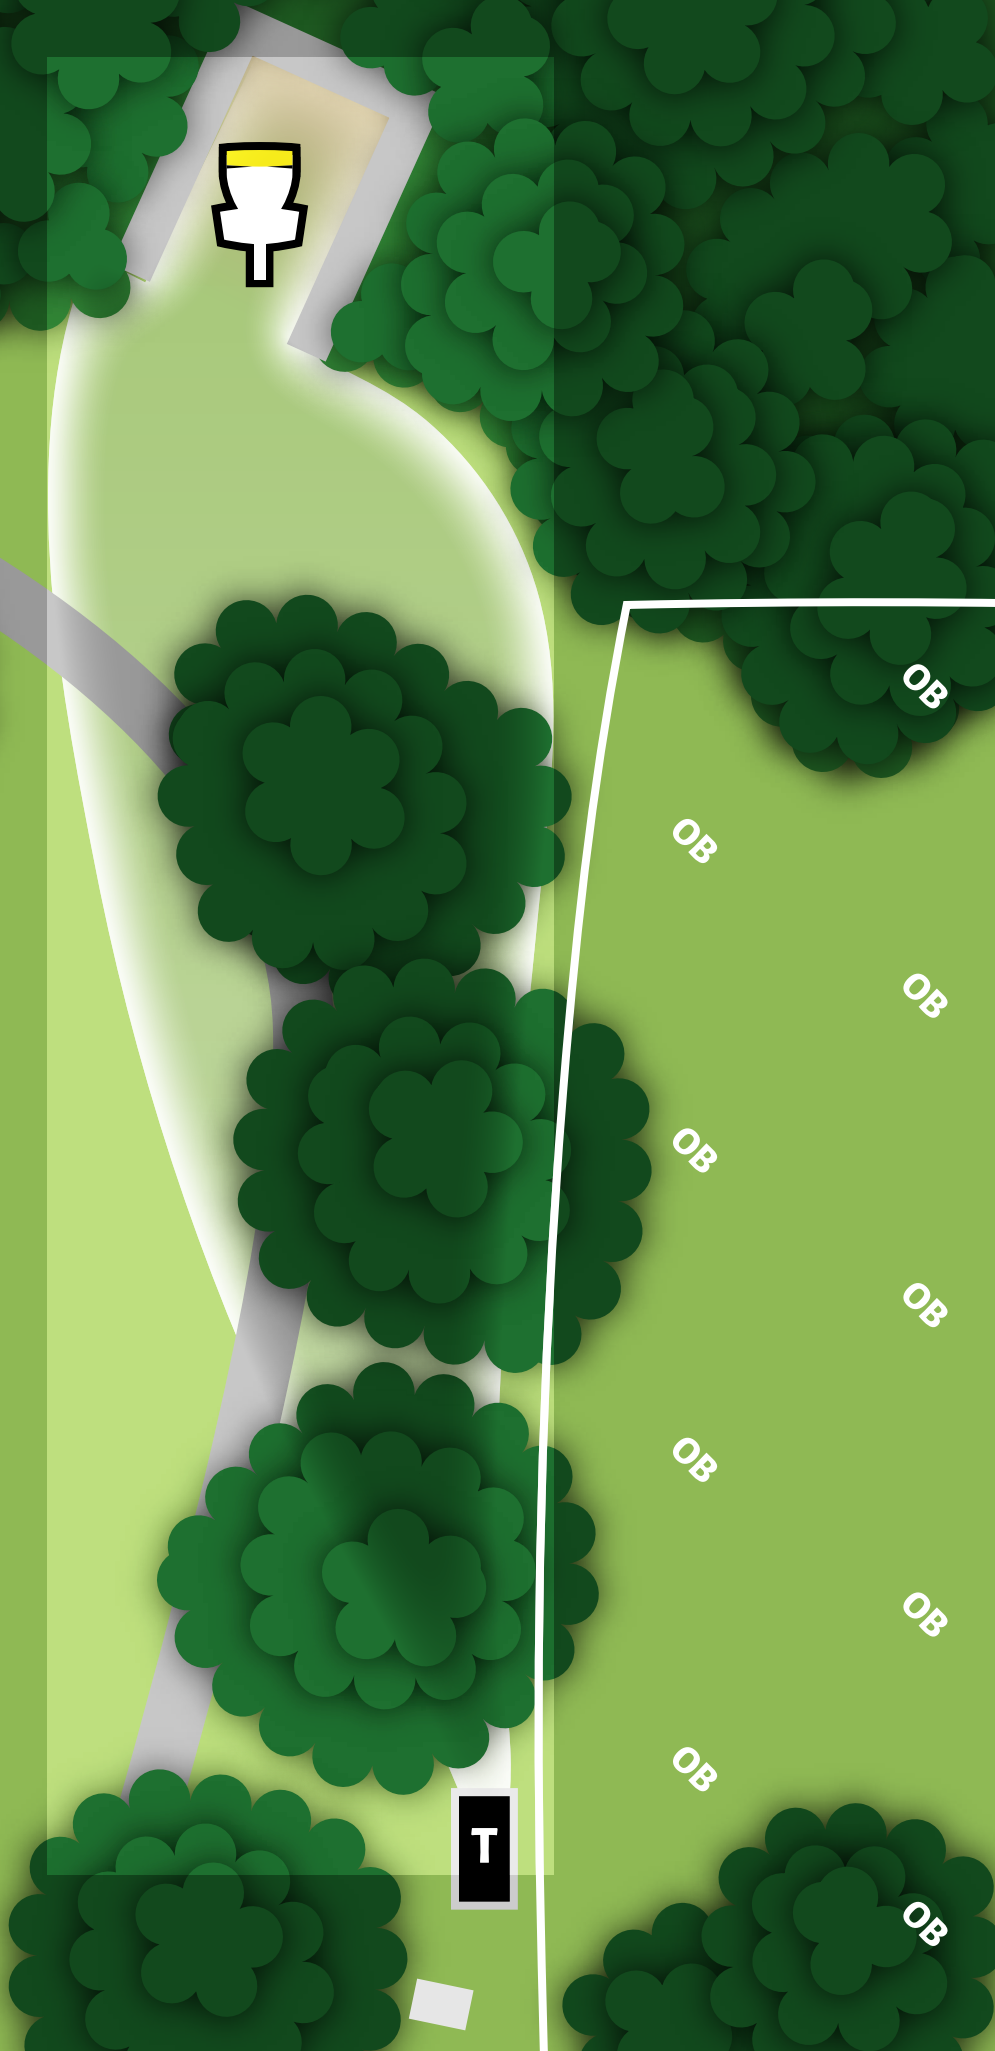

Hole Rules: Winthrop Meadows

- 3. Out of Bounds (Rule 806.02):** Beyond marked white line right of fairway. Do not retrieve discs from maintenance yard. Staff will collect these at the end of each round.
- 5. Out of Bounds (Rule 806.02):** Beyond marked white line long of fairway.
- 6. Out of Bounds (Rule 806.02):** Beyond marked white line right of fairway. **Relief Area (Rule 806.04):** Marked in Red around building.
- 7. Out of Bounds (Rule 806.02):** Beyond marked white line right of fairway.
- 8. Out of Bounds (Rule 806.02):** Beyond marked white line right of fairway.
- 10. Out of Bounds (Rule 806.02):** Discs coming to rest outside of marked island green are OB. Tee shots that do not come to rest within marked green MUST proceed to marked Drop Zone. Normal OB rules apply for all other shots.
- 11. Mandatory (Rule 804.01):** Discs may not enter the restricted space to the left of the marked mandatory in fairway. Drop Zone for missed mandatory is the tee.
- 13. Mandatory (Rule 804.01):** Discs must not enter the restricted space to the left or right of the marked mandatories in the fairway. Drop Zone for missed mandatory is the tee.
- 15. Mandatory (Rule 804.01):** Discs must not enter the restricted space to the left of the marked mandatory in the fairway. Drop Zone for missed mandatory is the tee.
- 18. Mandatory (Rule 804.01):** Discs must not enter the restricted space to the right of the marked mandatory in the fairway. Drop Zone for missed mandatory is the tee.

HOLE
7

PAR 3

221_{FT}

US DISC GOLF

INNOVA
DISC GOLF

WINTHROP
MEADOWS

HOLE
8

PAR 4