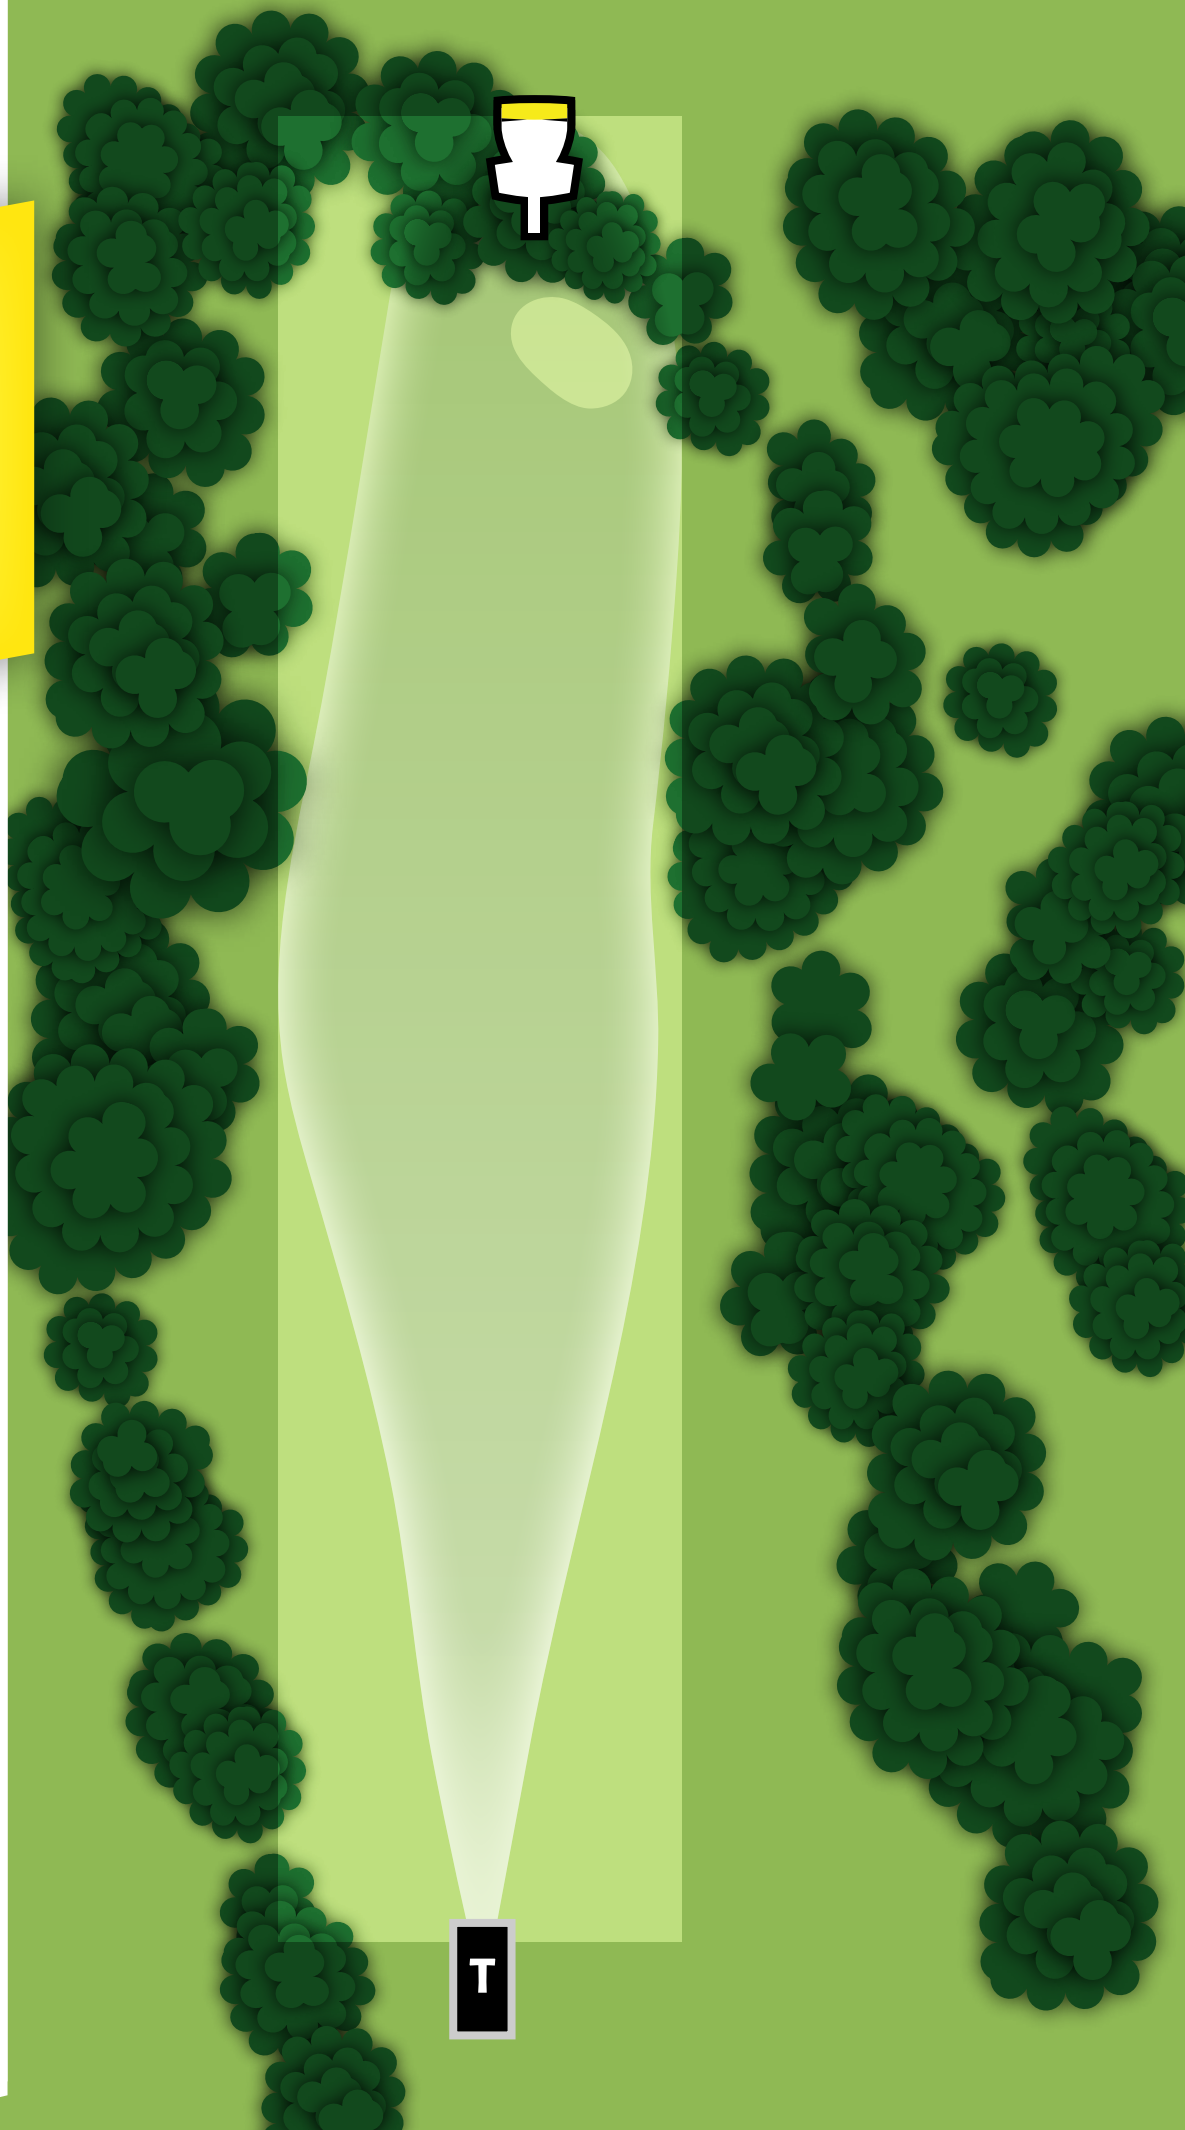

HOLE
17

PAR **5**

676_{FT}

US DISC GOLF

INNOVA[®]
DISC GOLF

COLLEGE DISC GOLF NATIONAL CHAMPIONSHIPS

WINTHROP
MEADOWS

HOLE
18