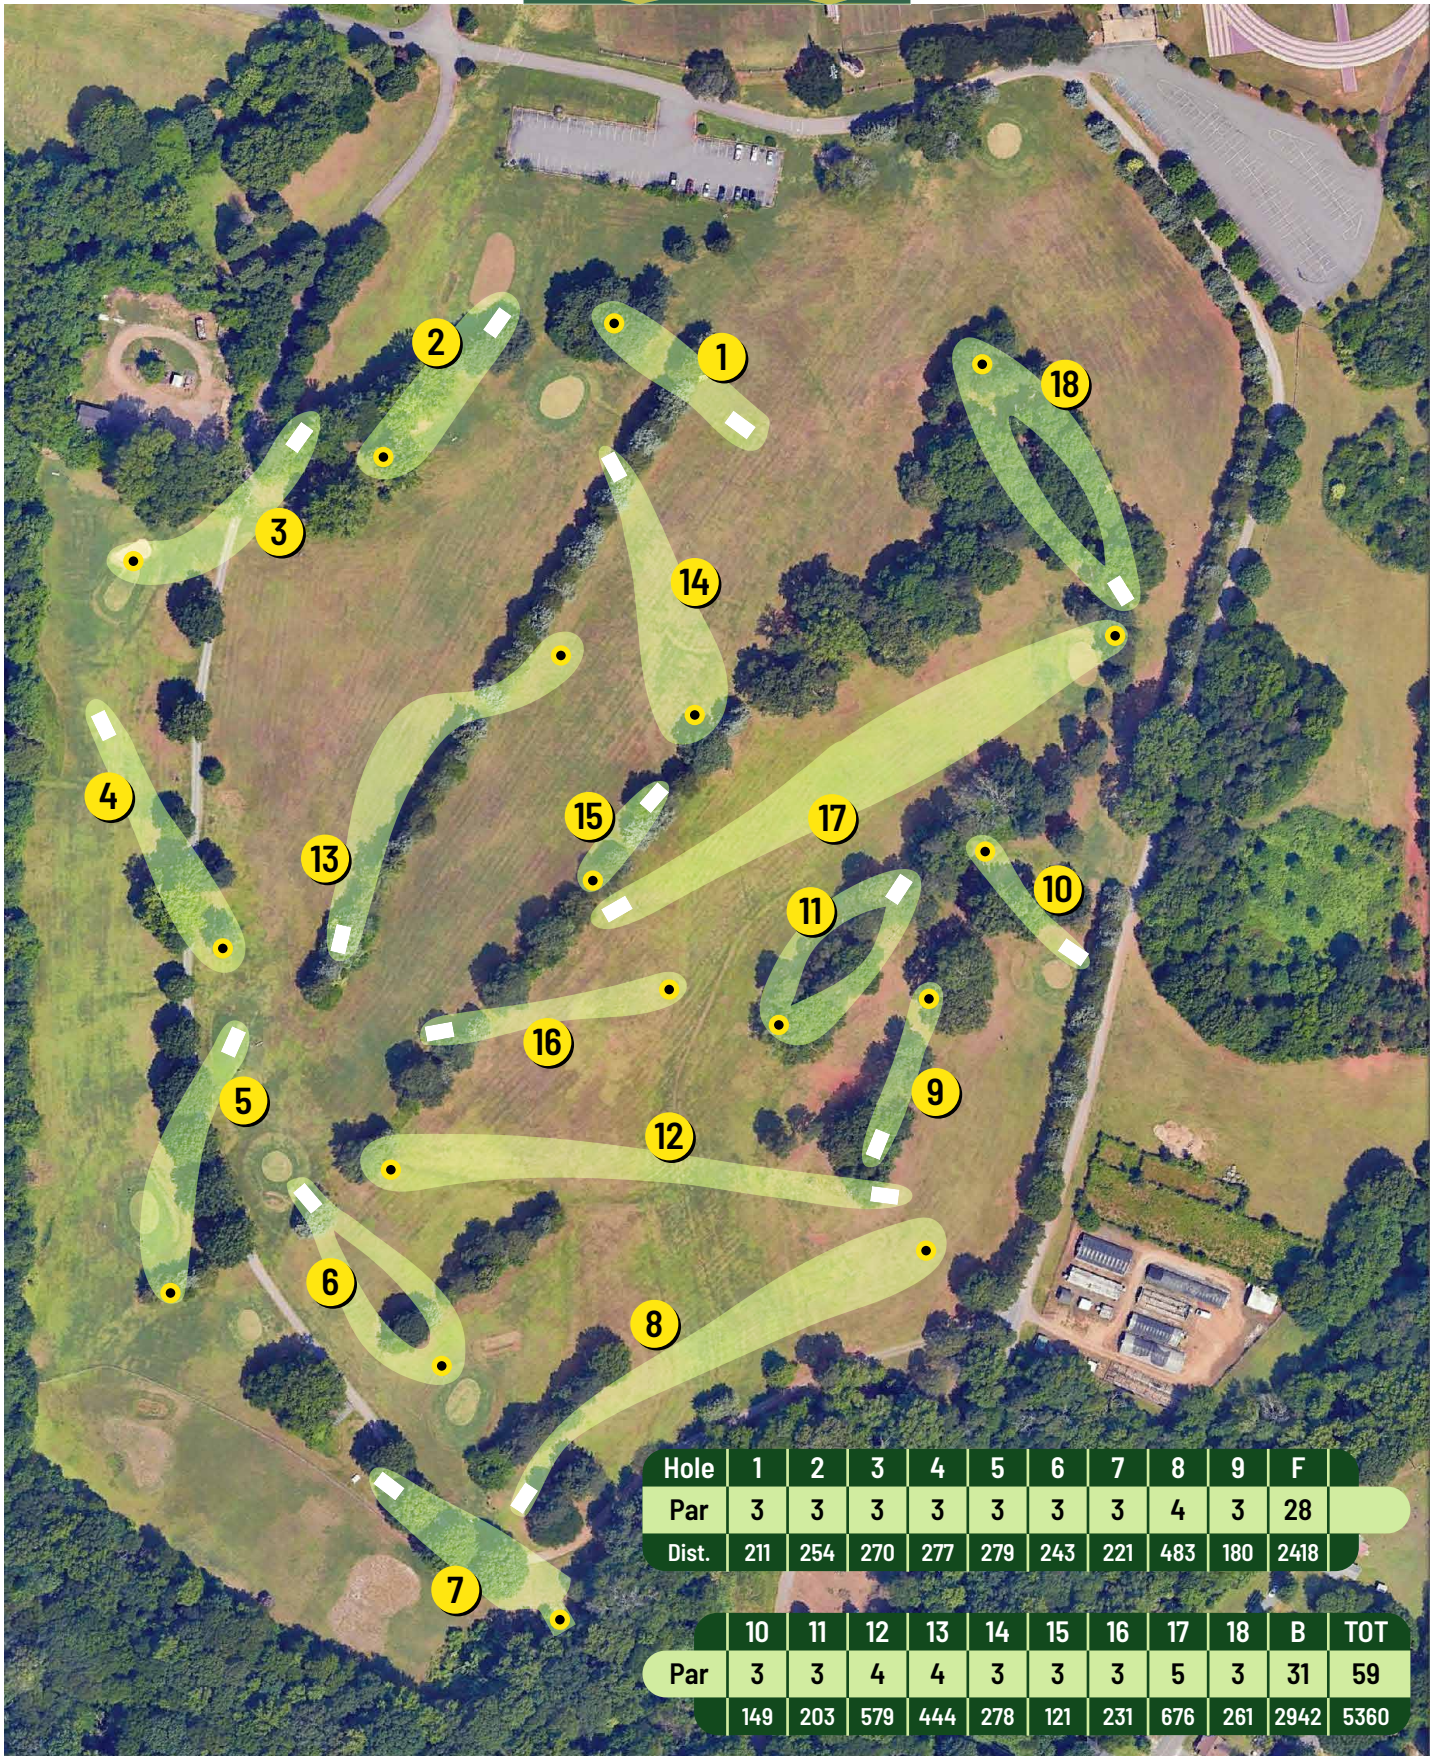

Winthrop

Meadows

Hole	1	2	3	4	5	6	7	8	9	F
Par	3	3	3	3	3	3	3	4	3	28
Dist.	211	254	270	277	279	243	221	483	180	2418

	10	11	12	13	14	15	16	17	18	B	TOT
Par	3	3	4	4	3	3	3	5	3	31	59
	149	203	579	444	278	121	231	676	261	2942	5360

Hole Rules: Winthrop Meadows

- 3. Out of Bounds (Rule 806.02):** Beyond marked white line right of fairway. Do not retrieve discs from maintenance yard. Staff will collect these at the end of each round.
- 5. Out of Bounds (Rule 806.02):** Beyond marked white line long of fairway.
- 6. Out of Bounds (Rule 806.02):** Beyond marked white line right of fairway. **Relief Area (Rule 806.04):** Marked in Red around building.
- 7. Out of Bounds (Rule 806.02):** Beyond marked white line right of fairway.
- 8. Out of Bounds (Rule 806.02):** Beyond marked white line right of fairway.
- 10. Out of Bounds (Rule 806.02):** Discs coming to rest outside of marked island green are OB. Tee shots that do not come to rest within marked green MUST proceed to marked Drop Zone. Normal OB rules apply for all other shots.
- 11. Mandatory (Rule 804.01):** Discs may not enter the restricted space to the left of the marked mandatory in fairway. Drop Zone for missed mandatory is the tee.
- 13. Mandatory (Rule 804.01):** Discs must not enter the restricted space to the left or right of the marked mandatories in the fairway. Drop Zone for missed mandatory is the tee.
- 15. Mandatory (Rule 804.01):** Discs must not enter the restricted space to the left of the marked mandatory in the fairway. Drop Zone for missed mandatory is the tee.
- 18. Mandatory (Rule 804.01):** Discs must not enter the restricted space to the right of the marked mandatory in the fairway. Drop Zone for missed mandatory is the tee.