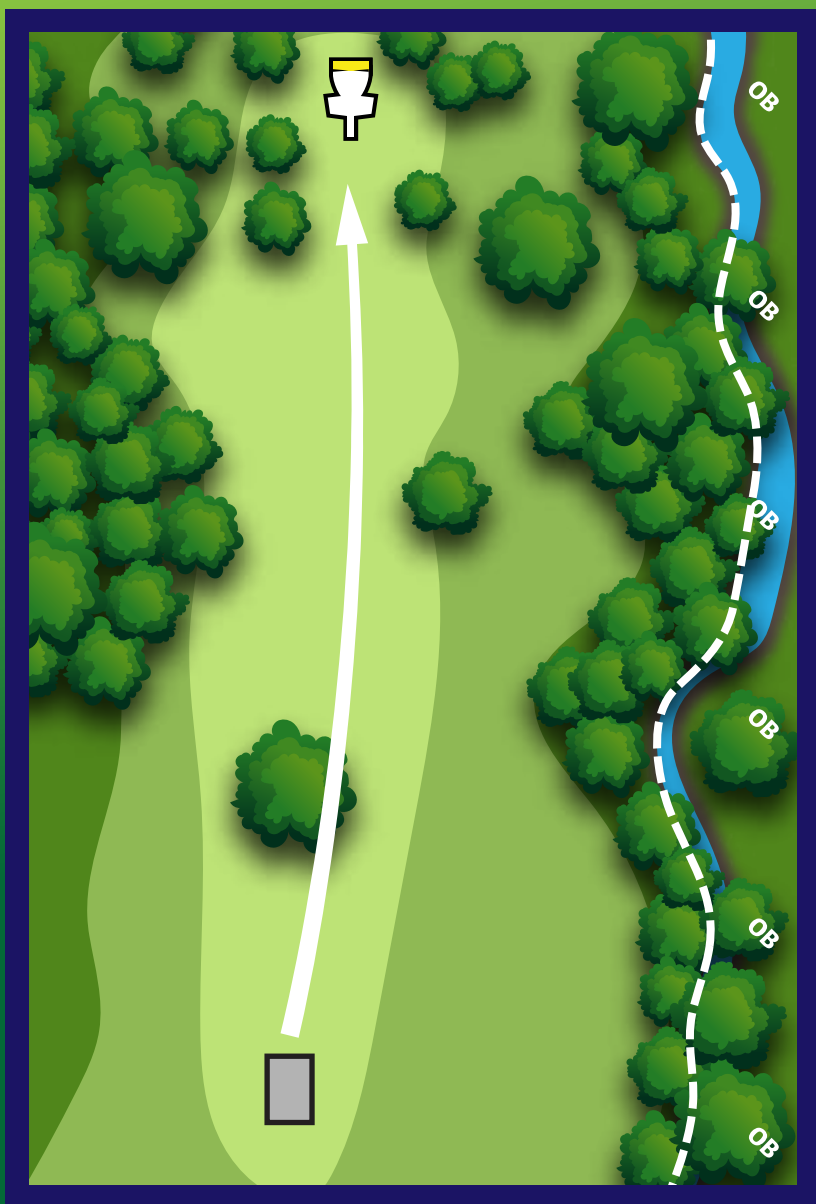

Westminster Park Temp
Disc Golf Course

PDGA | MAJOR