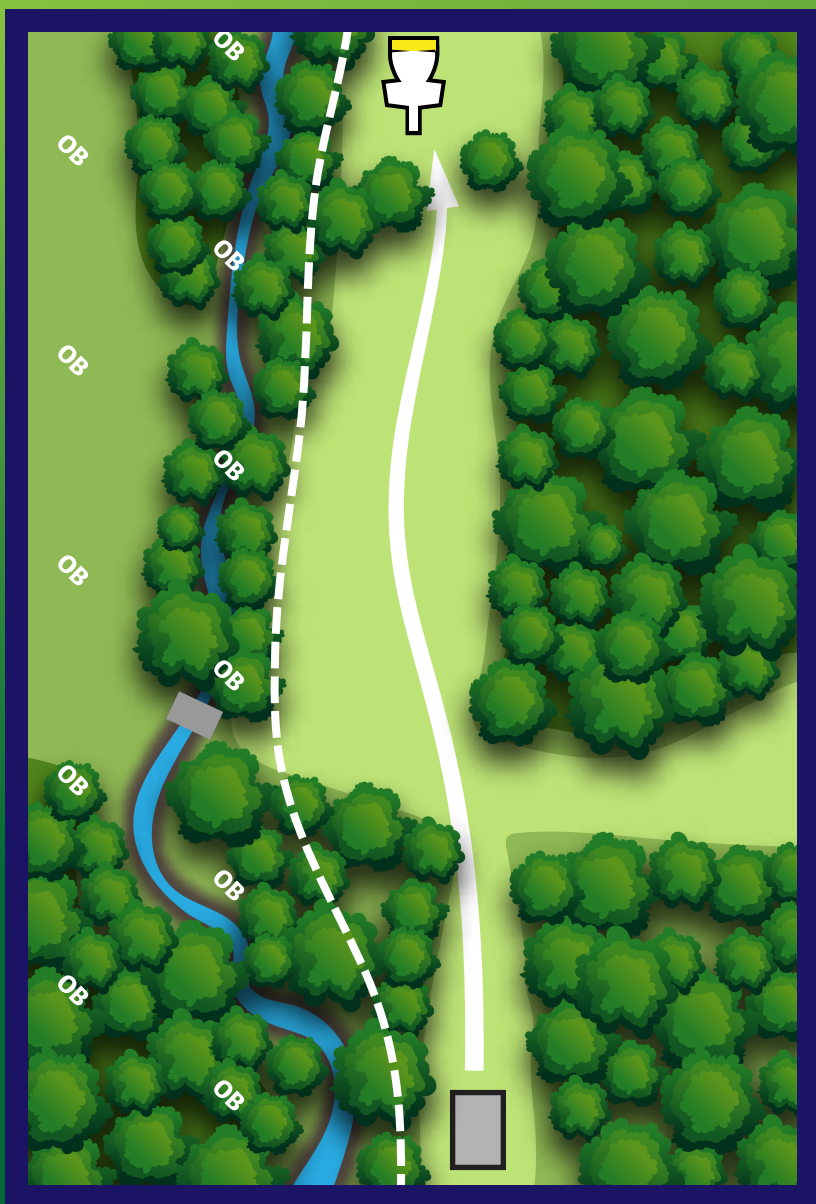

Westminster Park Temp
Disc Golf Course

INNOVA
DISC GOLF

Hole 6

501 ft

Par 4

Westminster Park Temp
Disc Golf Course

PDGA | MAJOR

INNOVA
DISC GOLF