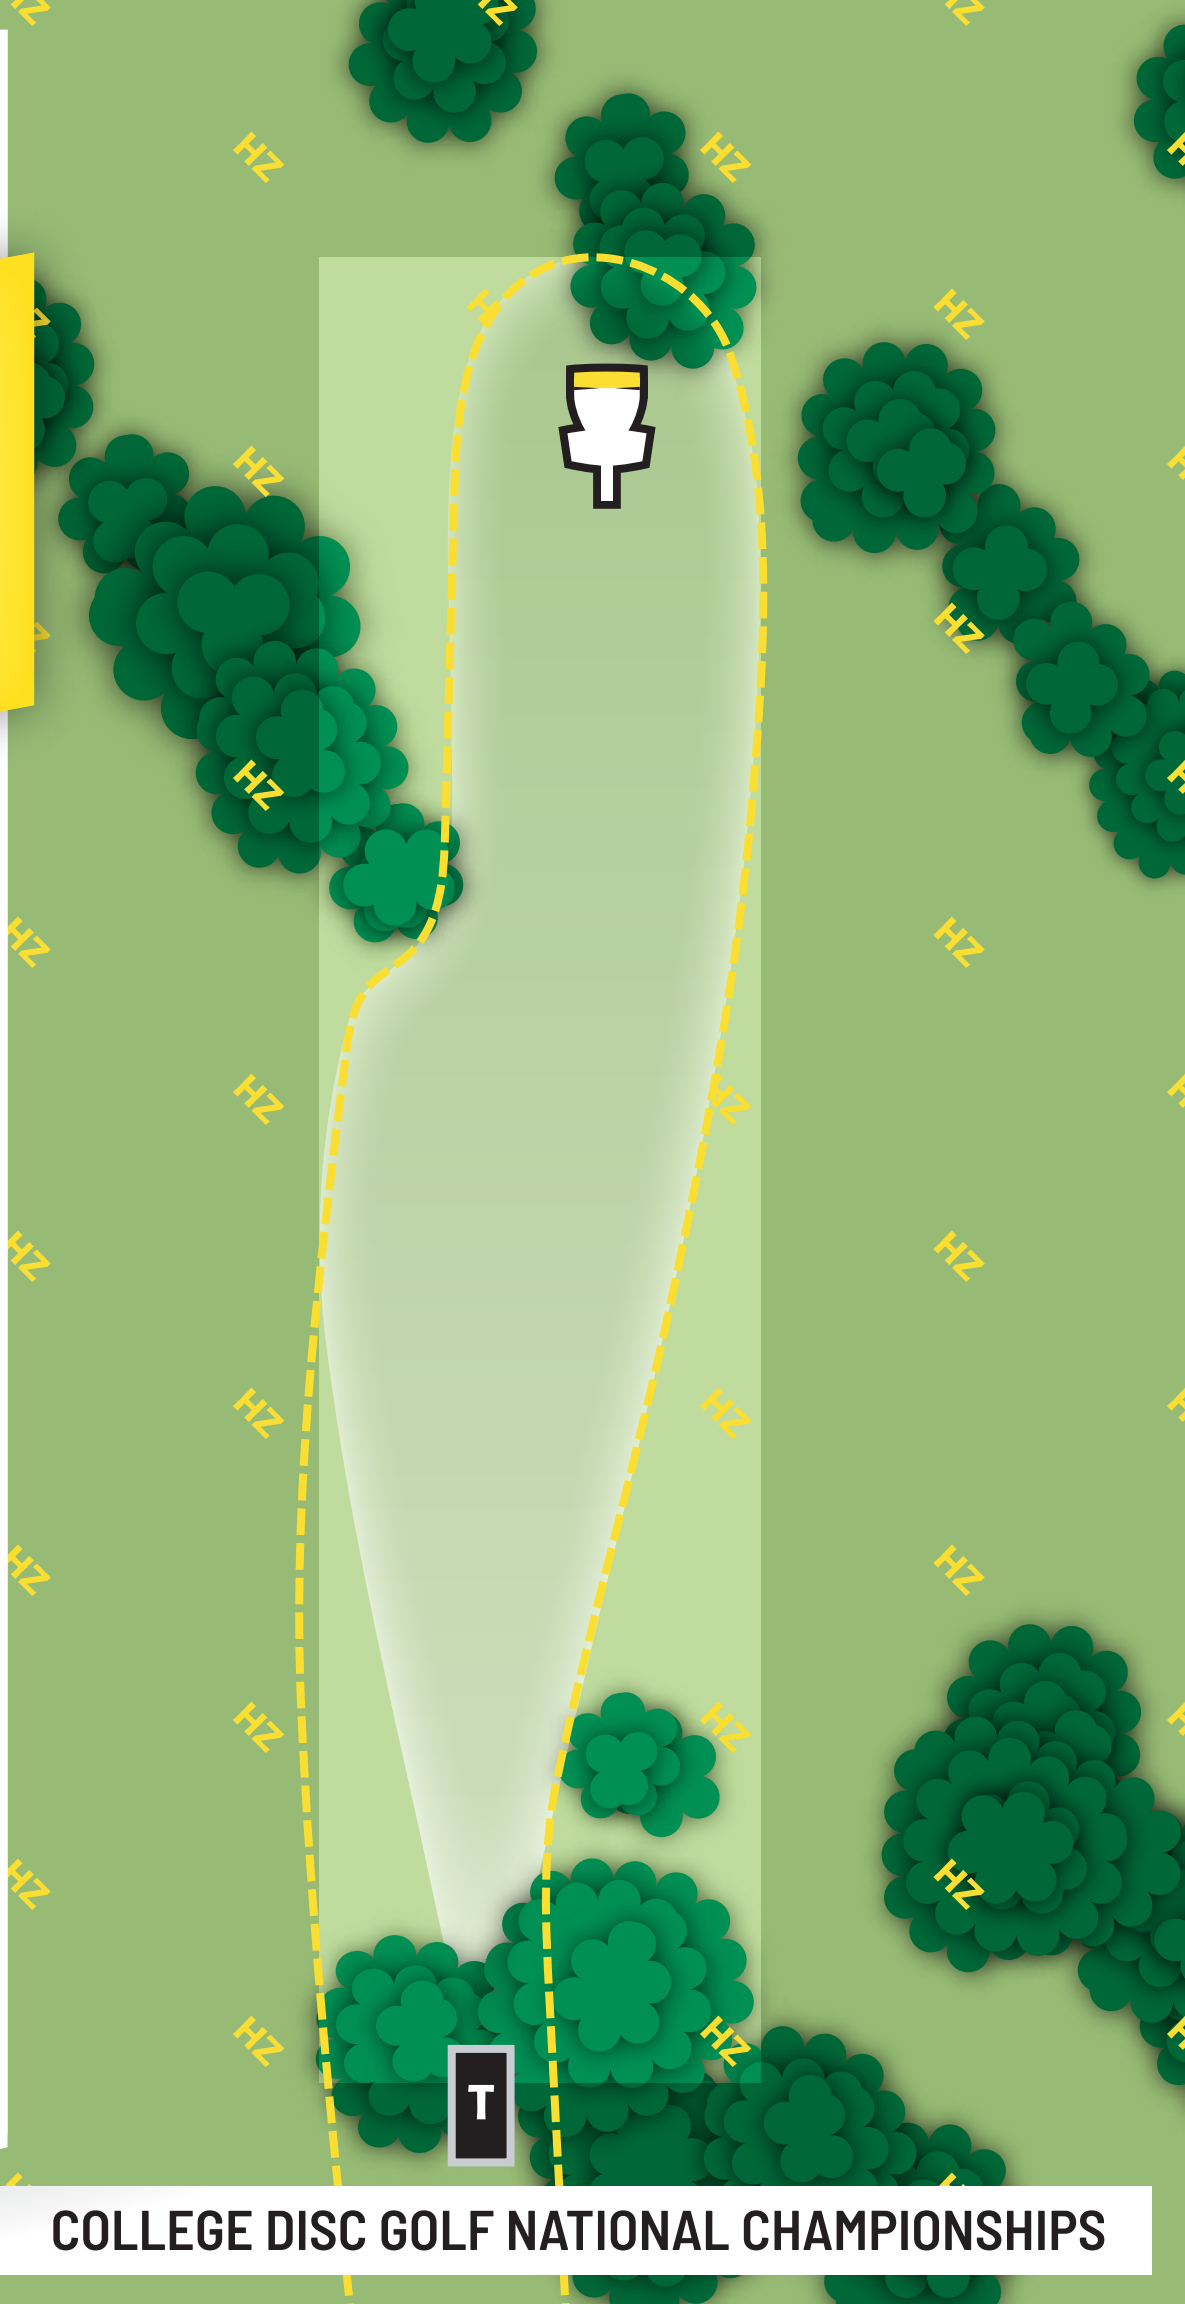

COLLEGE DISC GOLF NATIONAL CHAMPIONSHIPS

WINTHROP
Meadows

HOLE

12

PAR 4

579_{FT}

PDGA | MAJOR

COLLEGE DISC GOLF NATIONAL CHAMPIONSHIPS