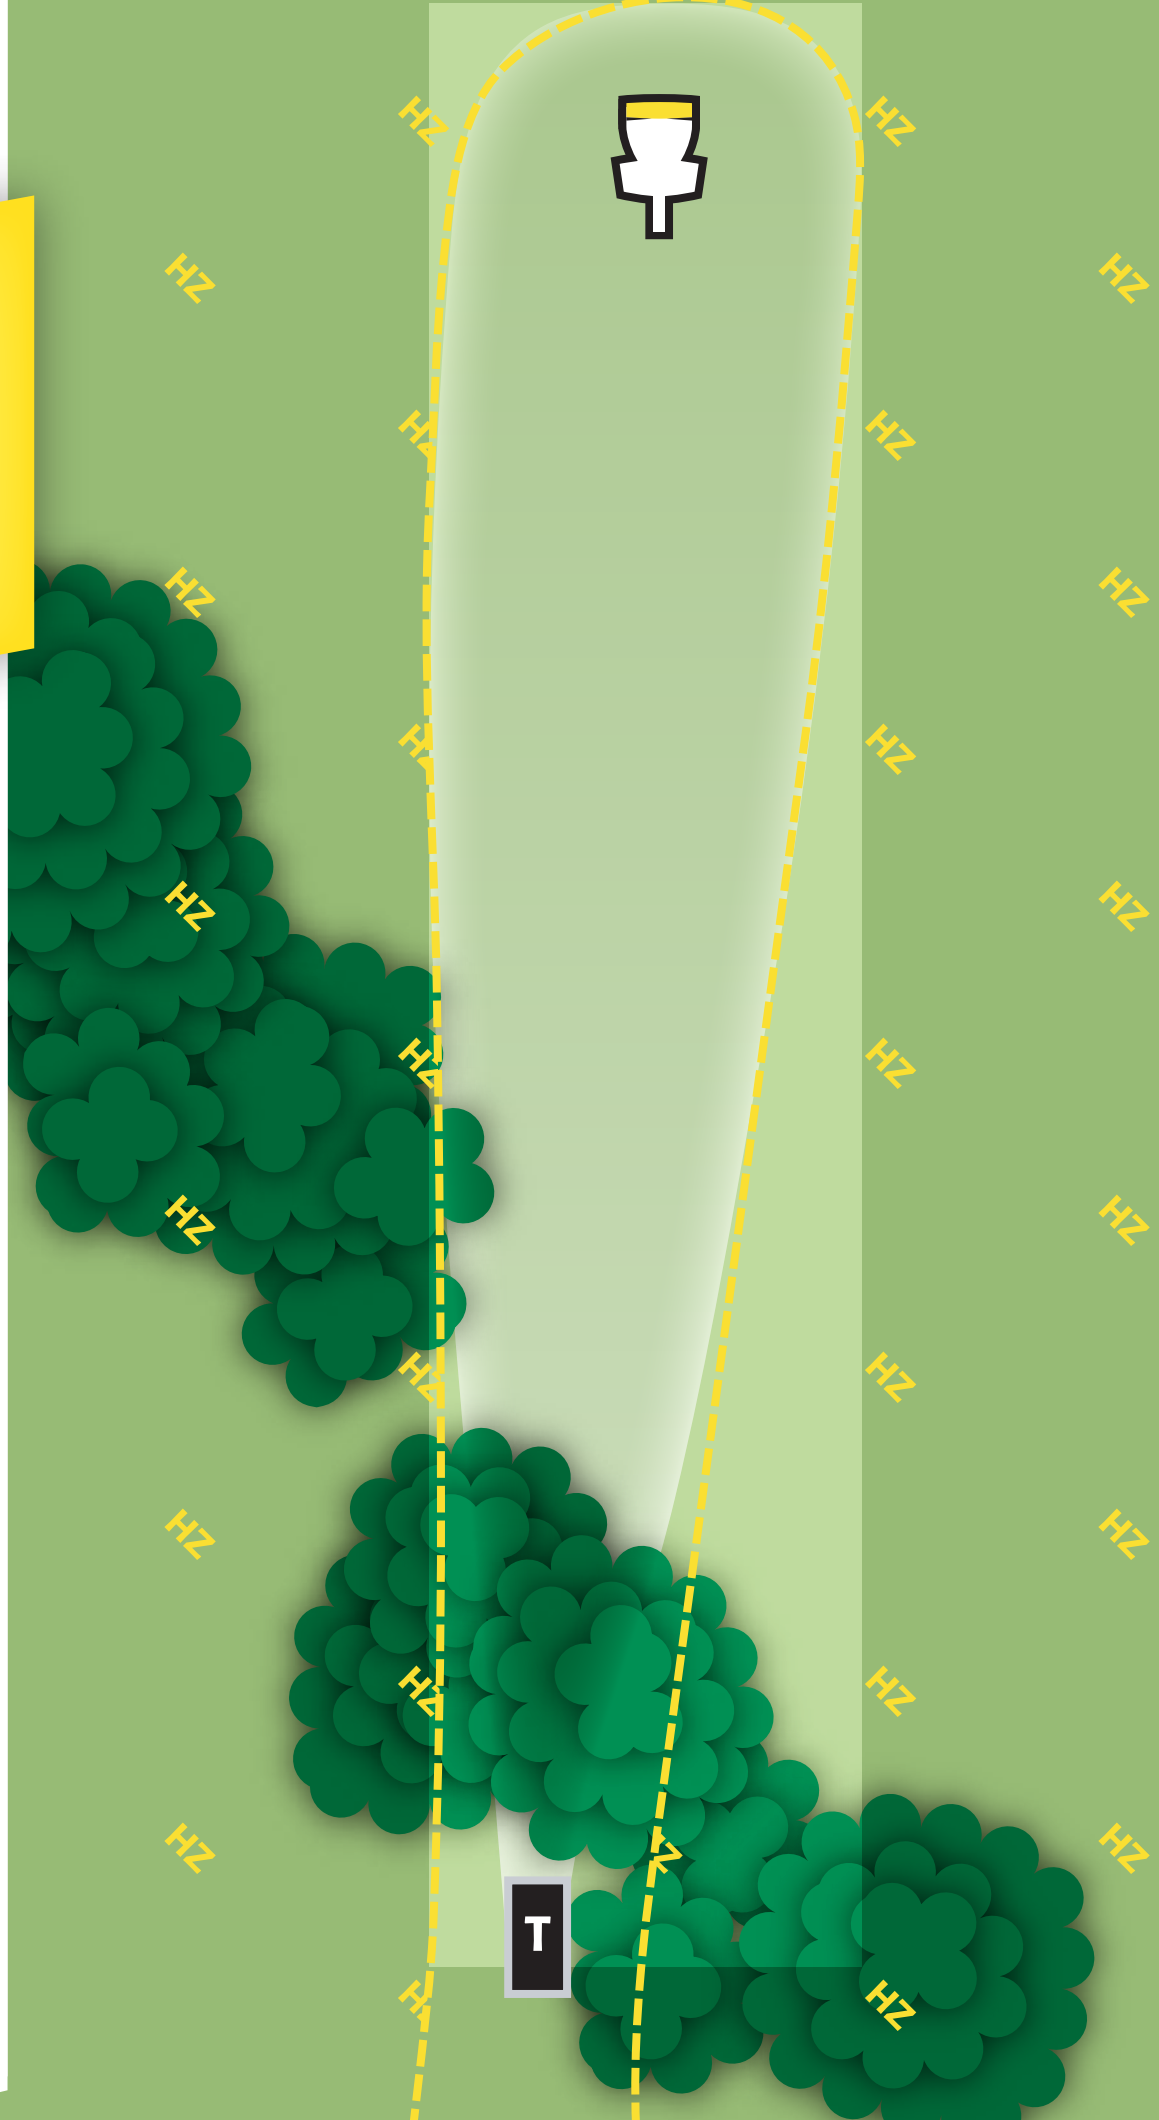

PDGA | MAJOR

COLLEGE DISC GOLF NATIONAL CHAMPIONSHIPS

WINTHROP
Meadows

HOLE
16

PAR **3**

231_{FT}

PDGA | MAJOR

COLLEGE DISC GOLF NATIONAL CHAMPIONSHIPS

WINTHROP
Meadows

HOLE
17

MIXED

PAR 4

WOMEN

PAR 5

676_{FT}

WINTHROP
Meadows