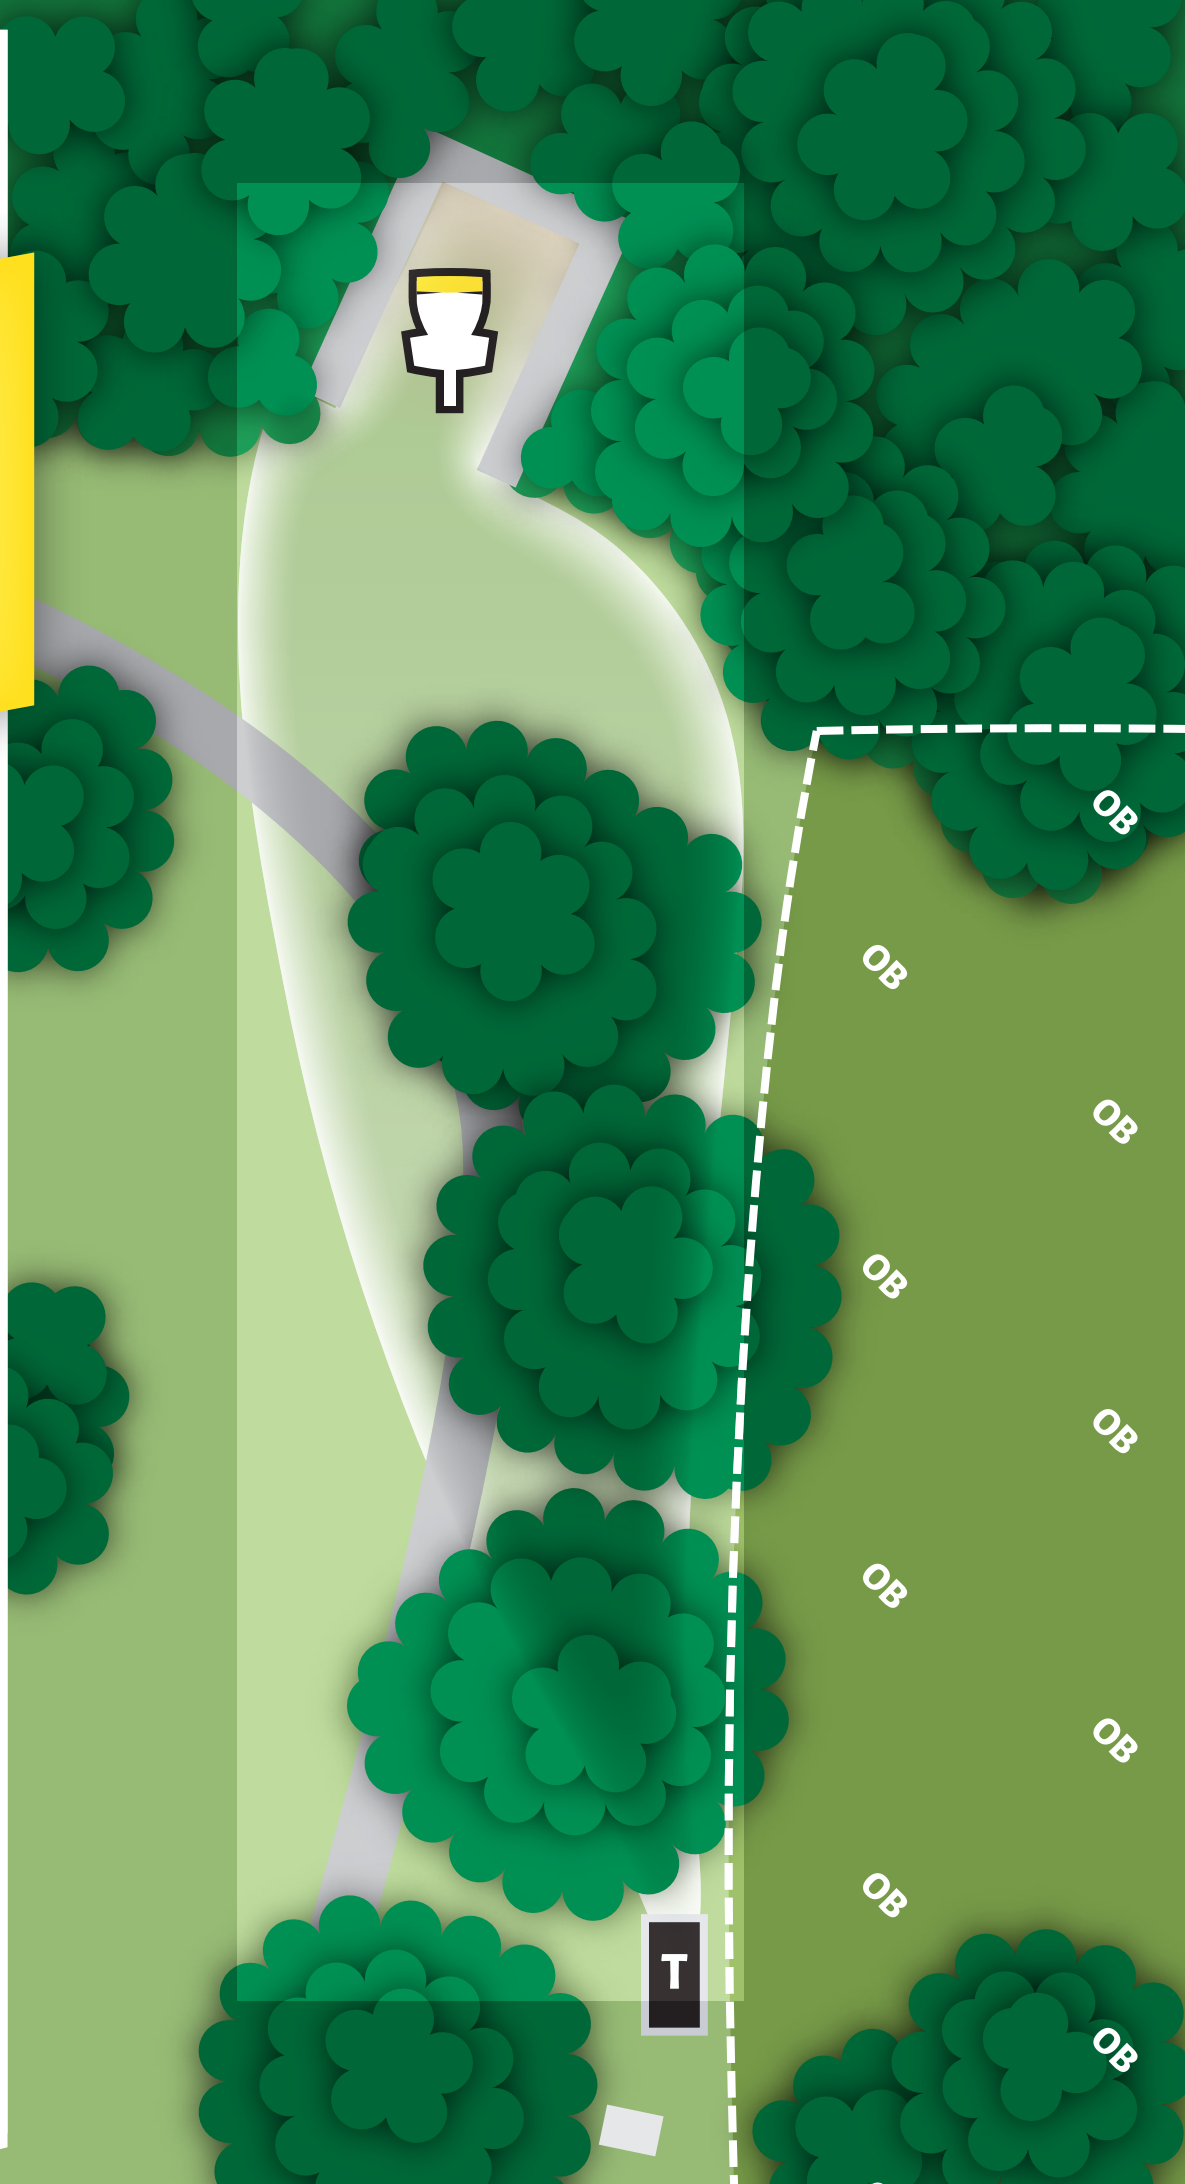

PDGA | MAJOR

COLLEGE DISC GOLF NATIONAL CHAMPIONSHIPS

WINTHROP
Meadows

HOLE

6

PAR 3

221_{FT}

PDGA | MAJOR