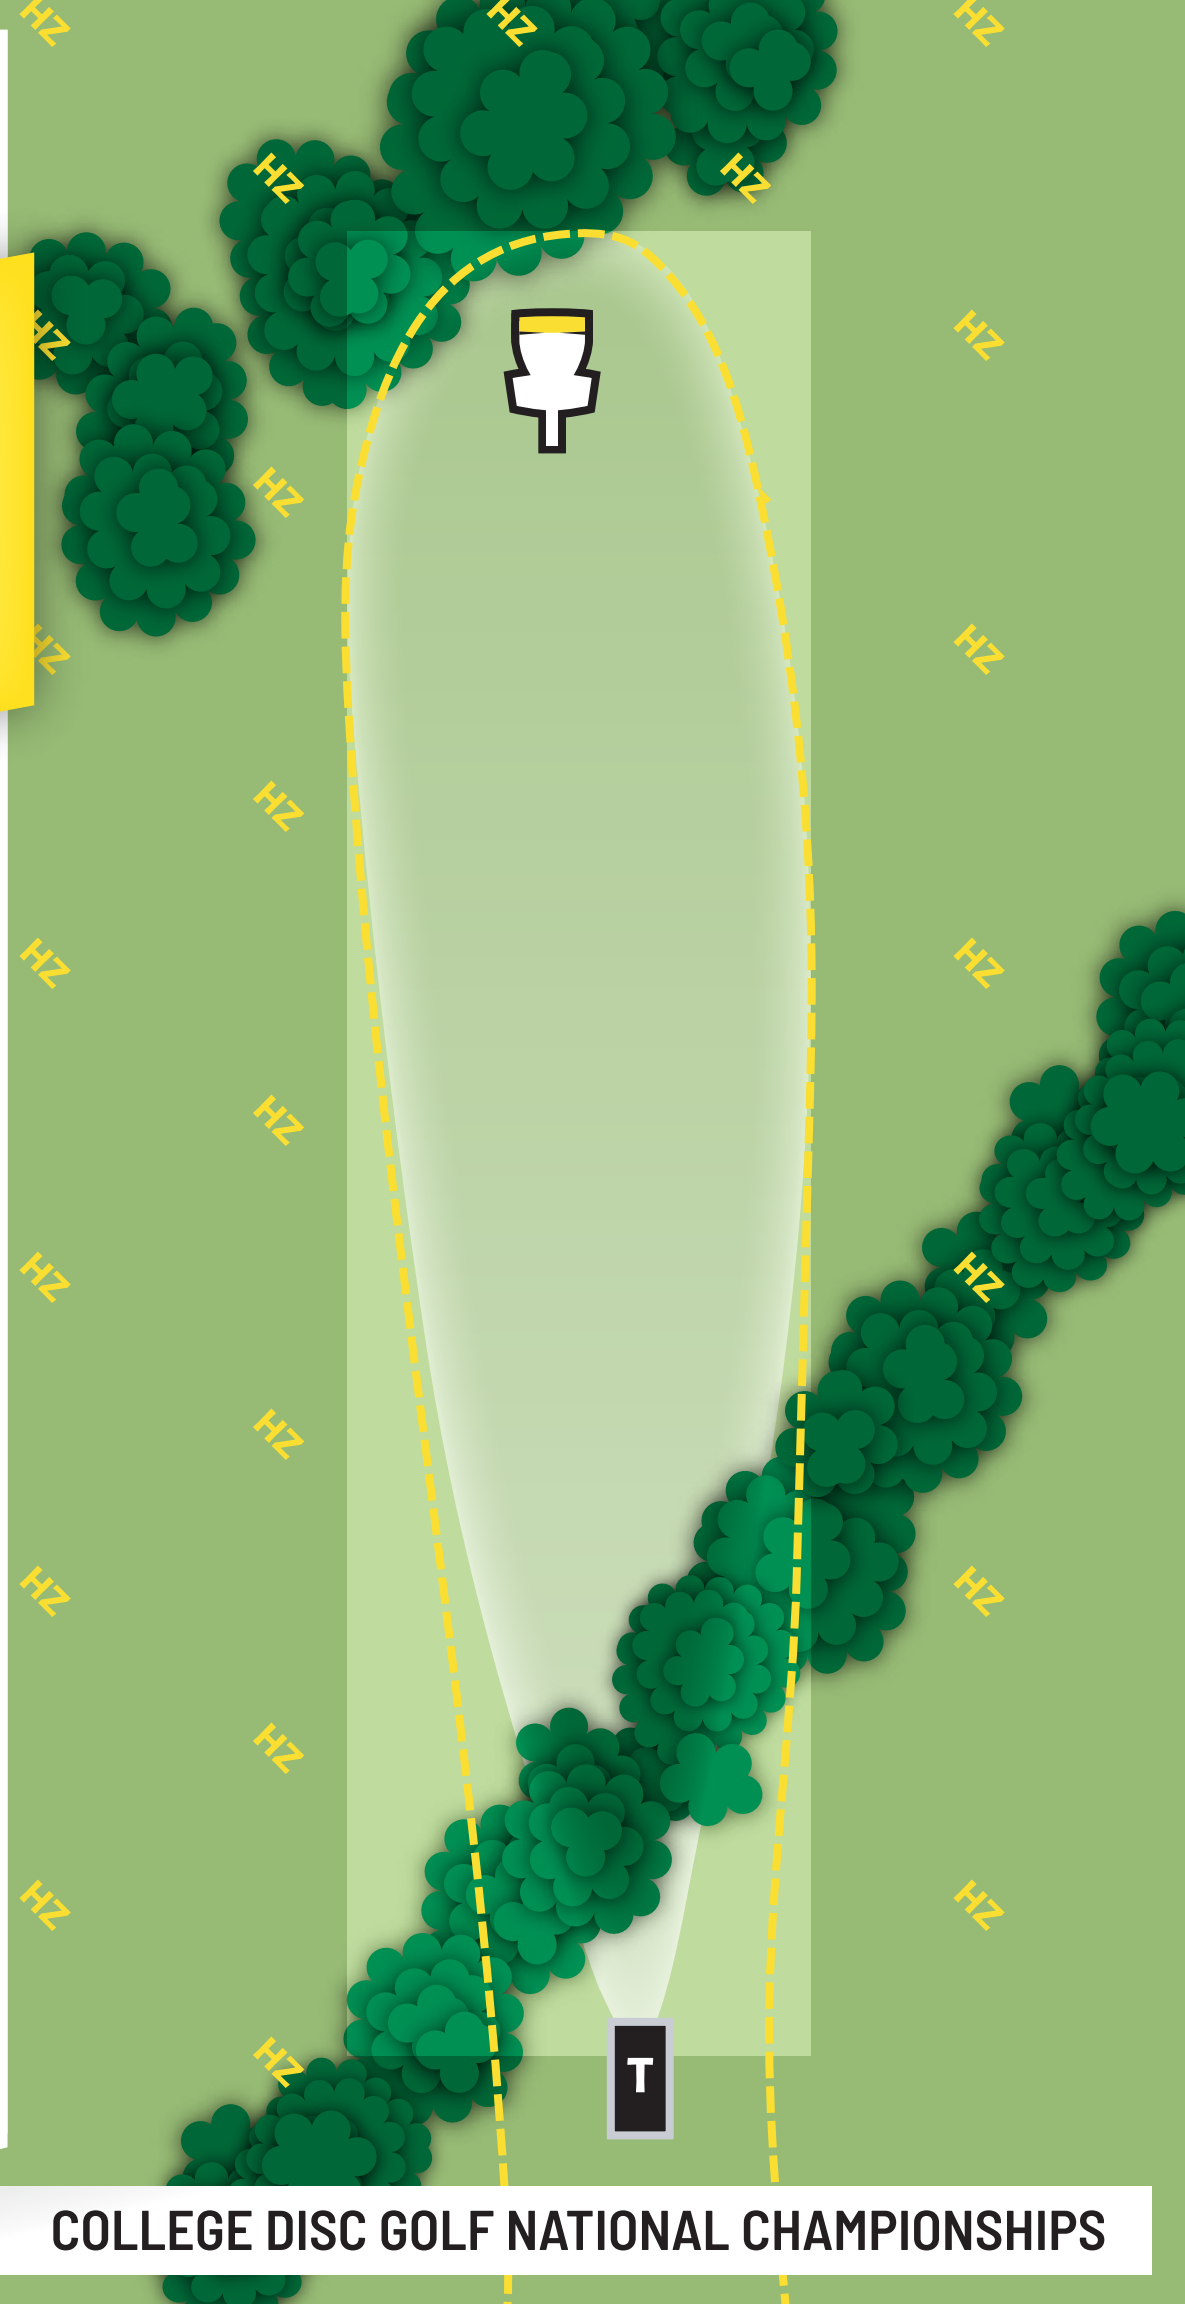

COLLEGE DISC GOLF NATIONAL CHAMPIONSHIPS