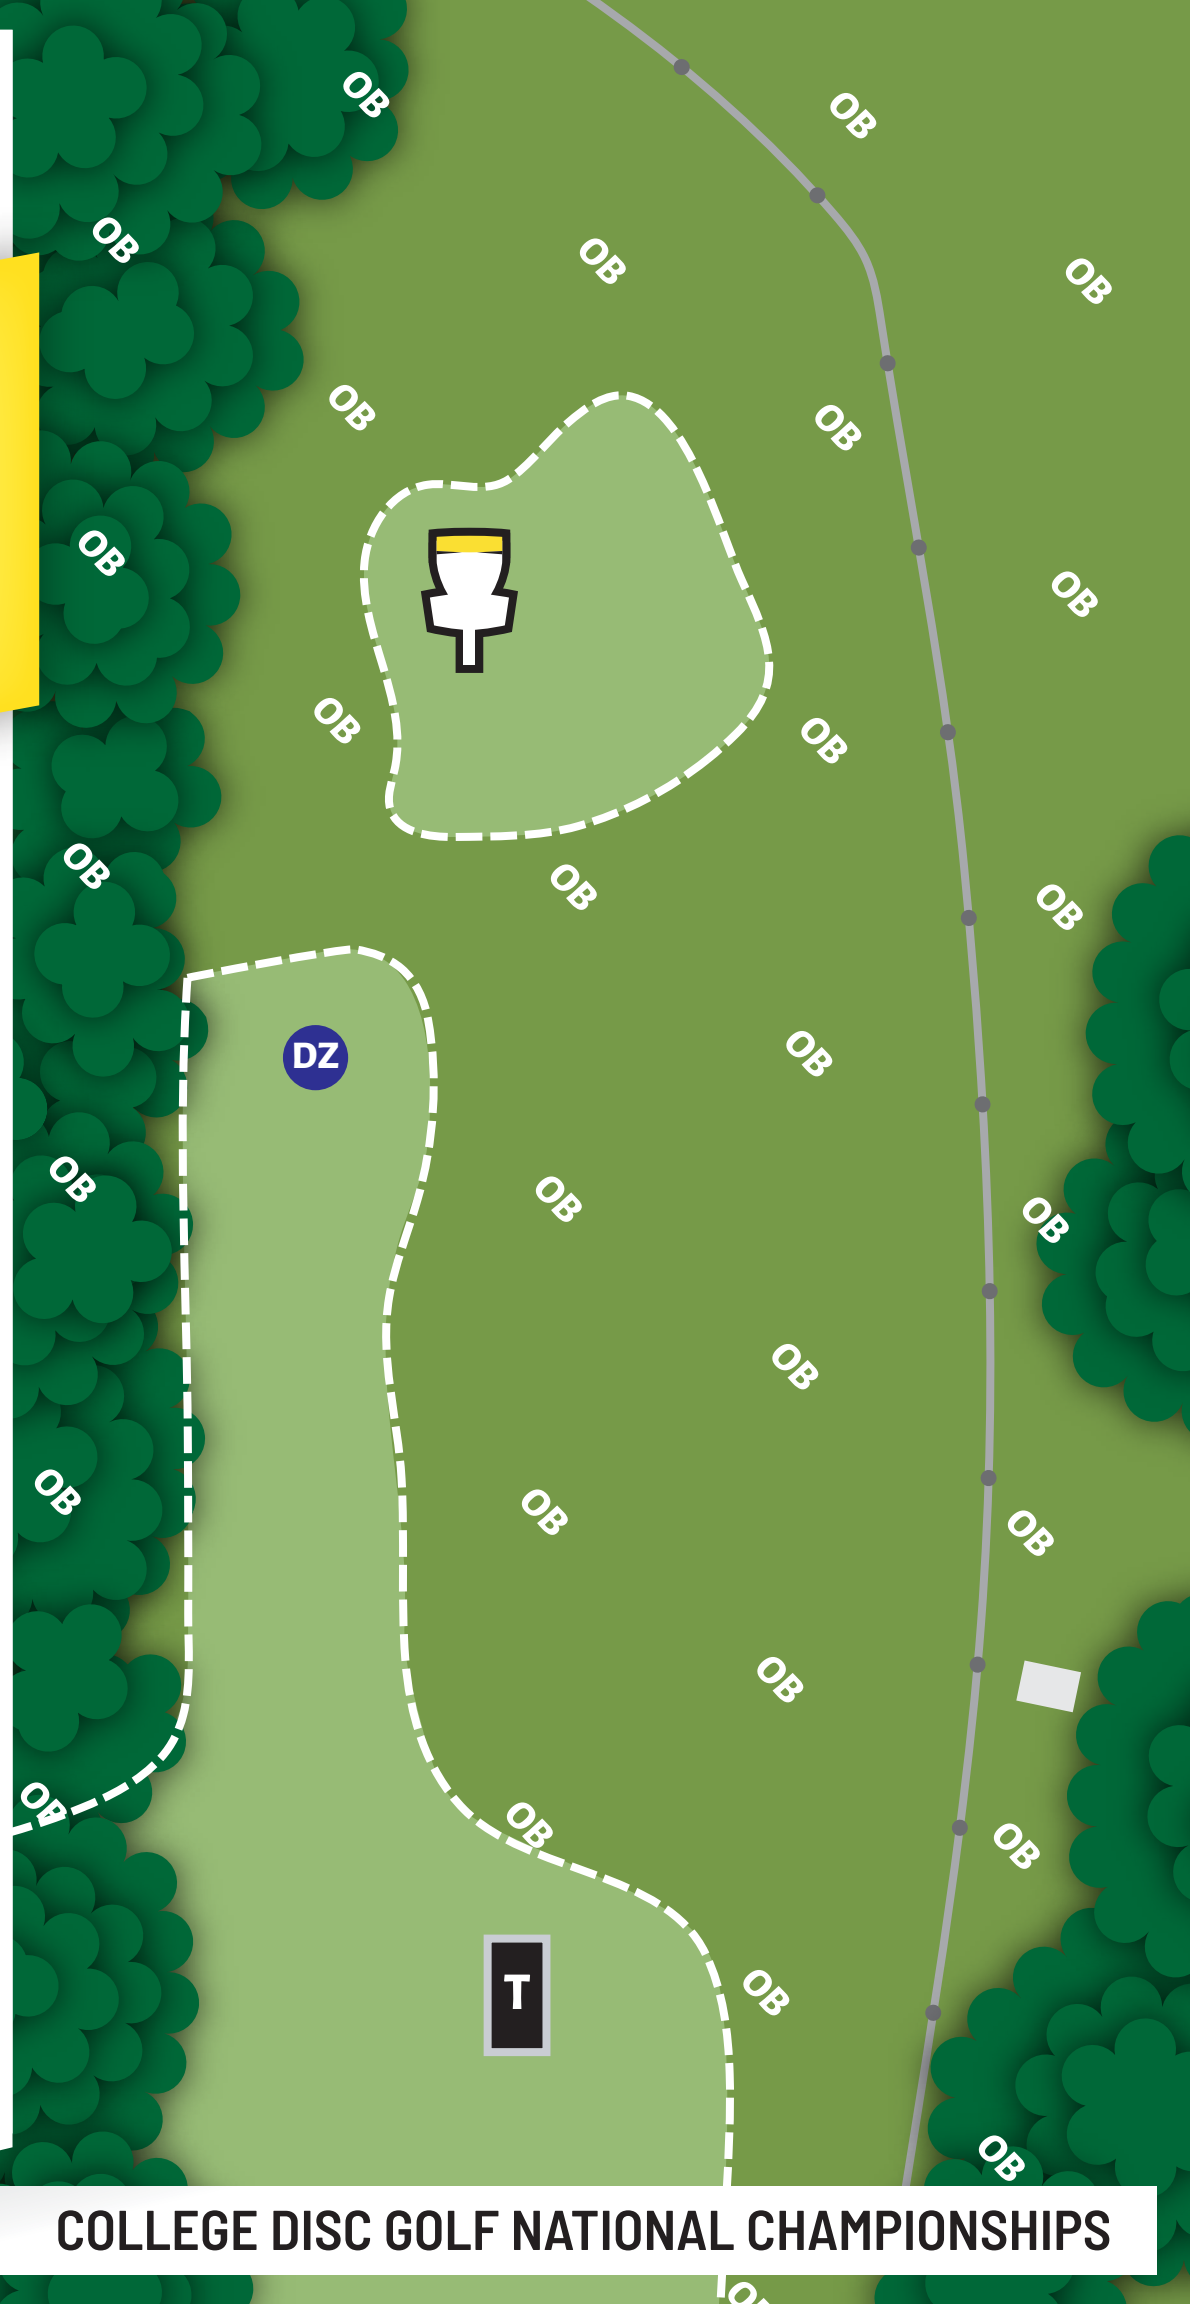

WINTHROP *Meadows*

HOLE 7

PAR 3

281_{FT}

COLLEGE DISC GOLF NATIONAL CHAMPIONSHIPS