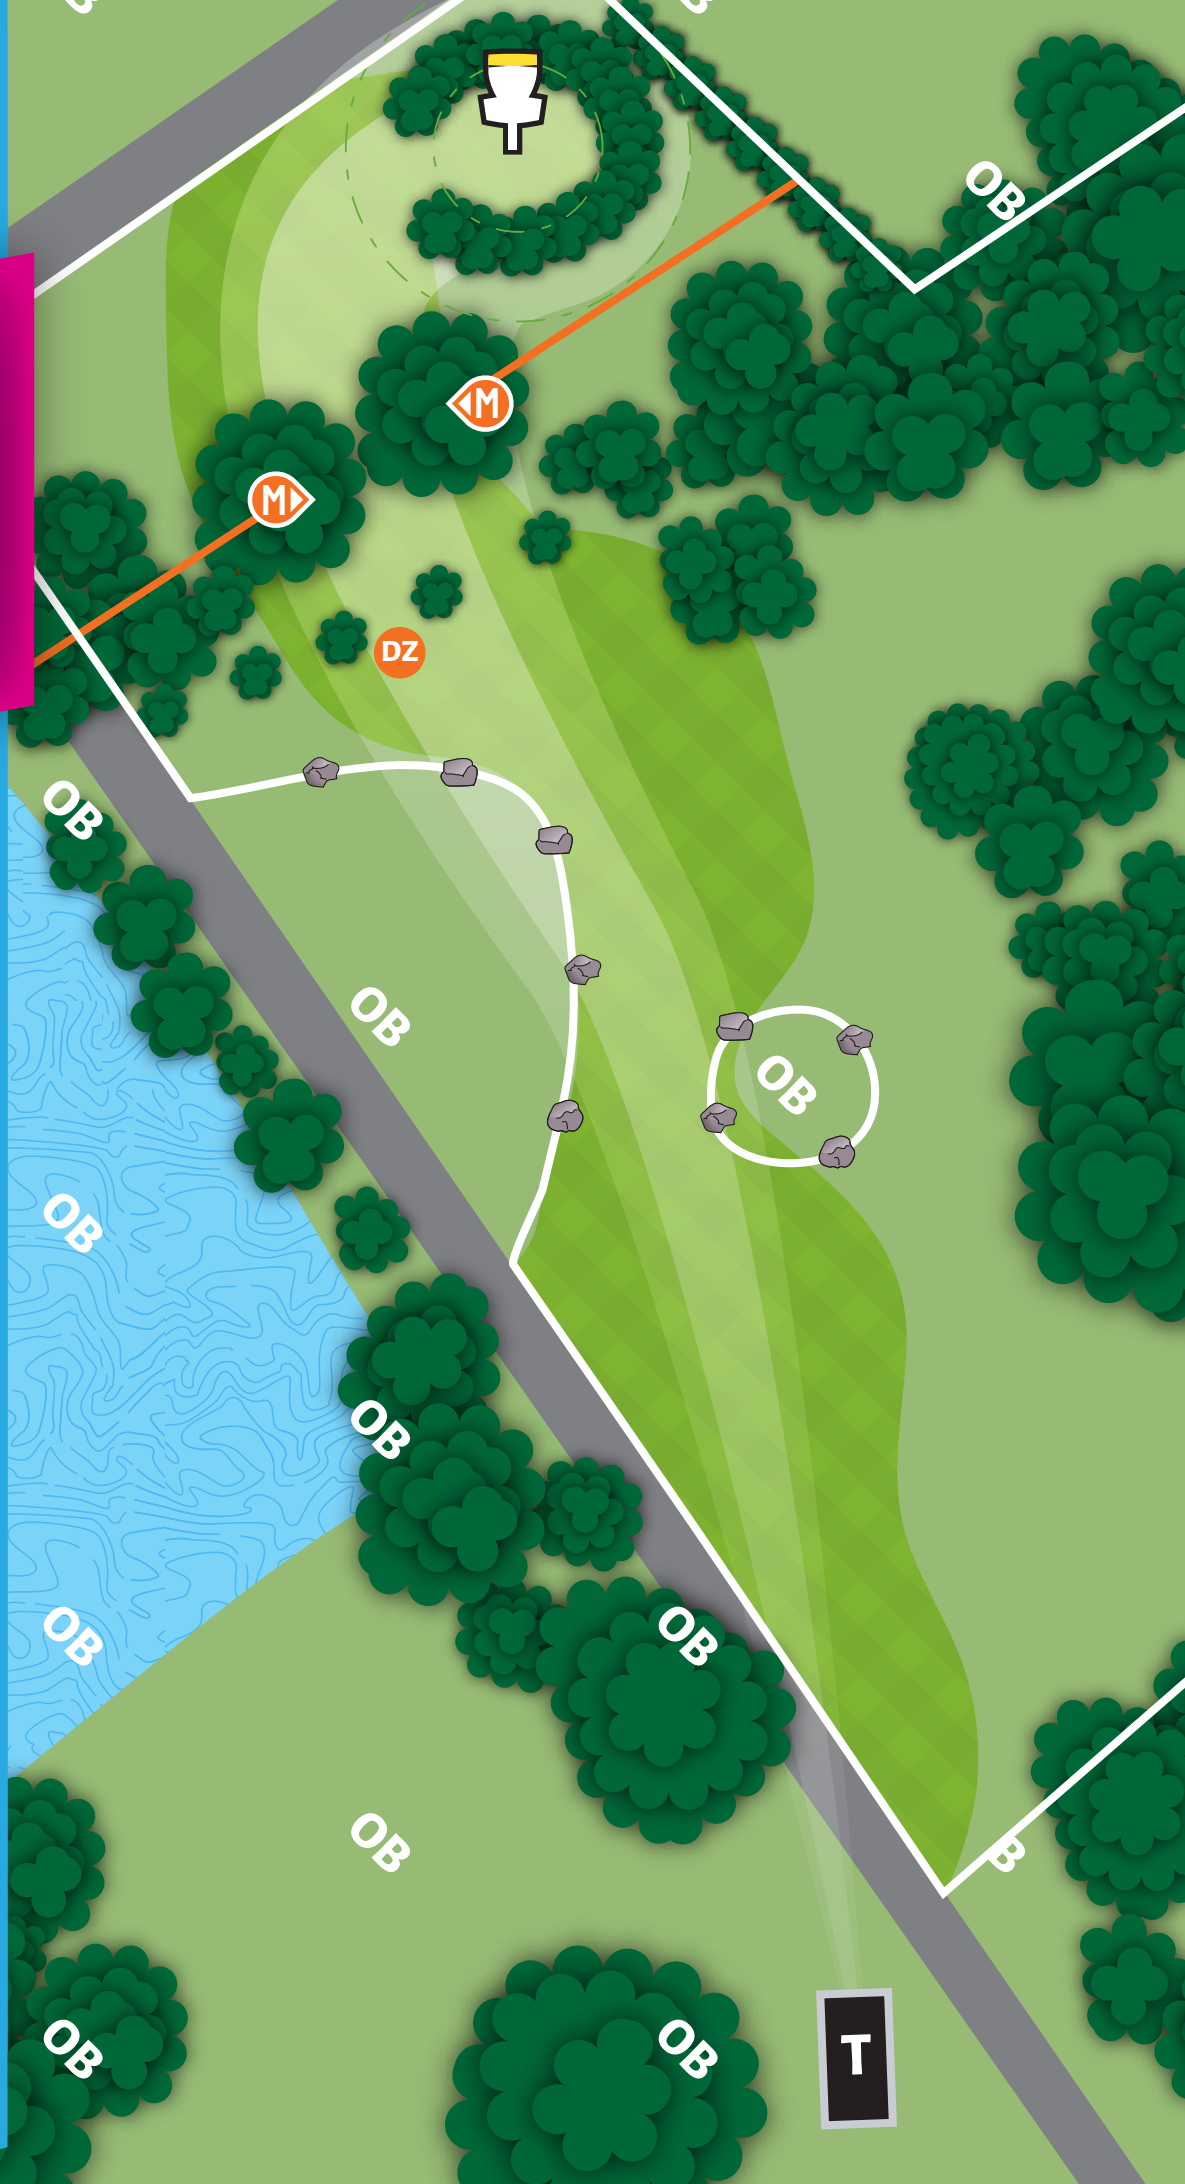

WINTHROP LAKE

HOLE 18

PAR 5

841_{FT}

PDGA | MAJOR

COLLEGE DISC GOLF NATIONAL CHAMPIONSHIPS